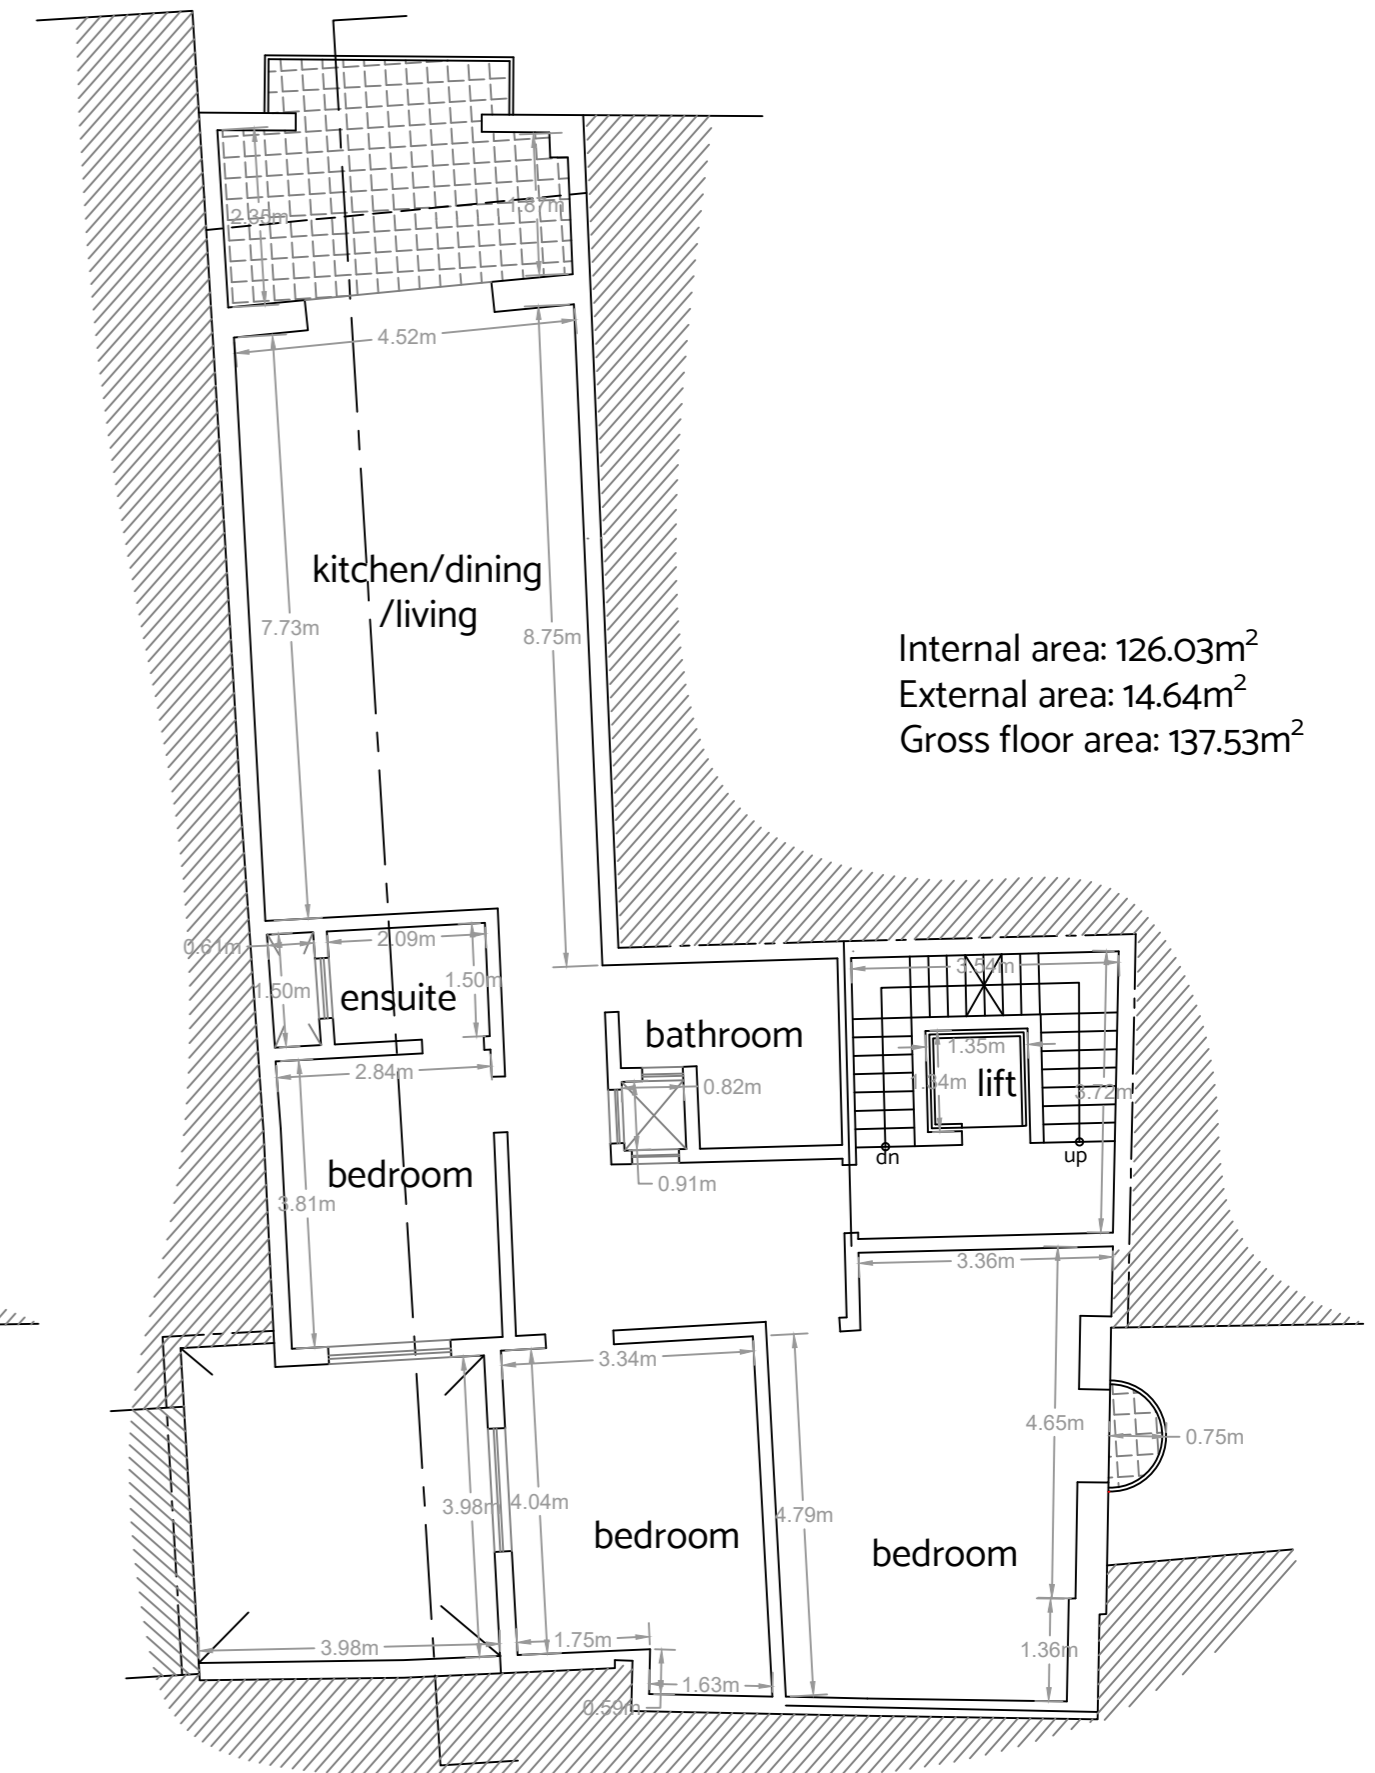

Approved Second Floor Plan

Existing Second Floor Plan
(to be sanctioned with colour coding)

Existing Second Floor Plan
(to be sanctioned without colour coding)

Legend		Project		Location	
Blue - As constructed to be sanctioned Green - Approved but not constructed		To sanction differences.			
Scale	Date				
1:100					