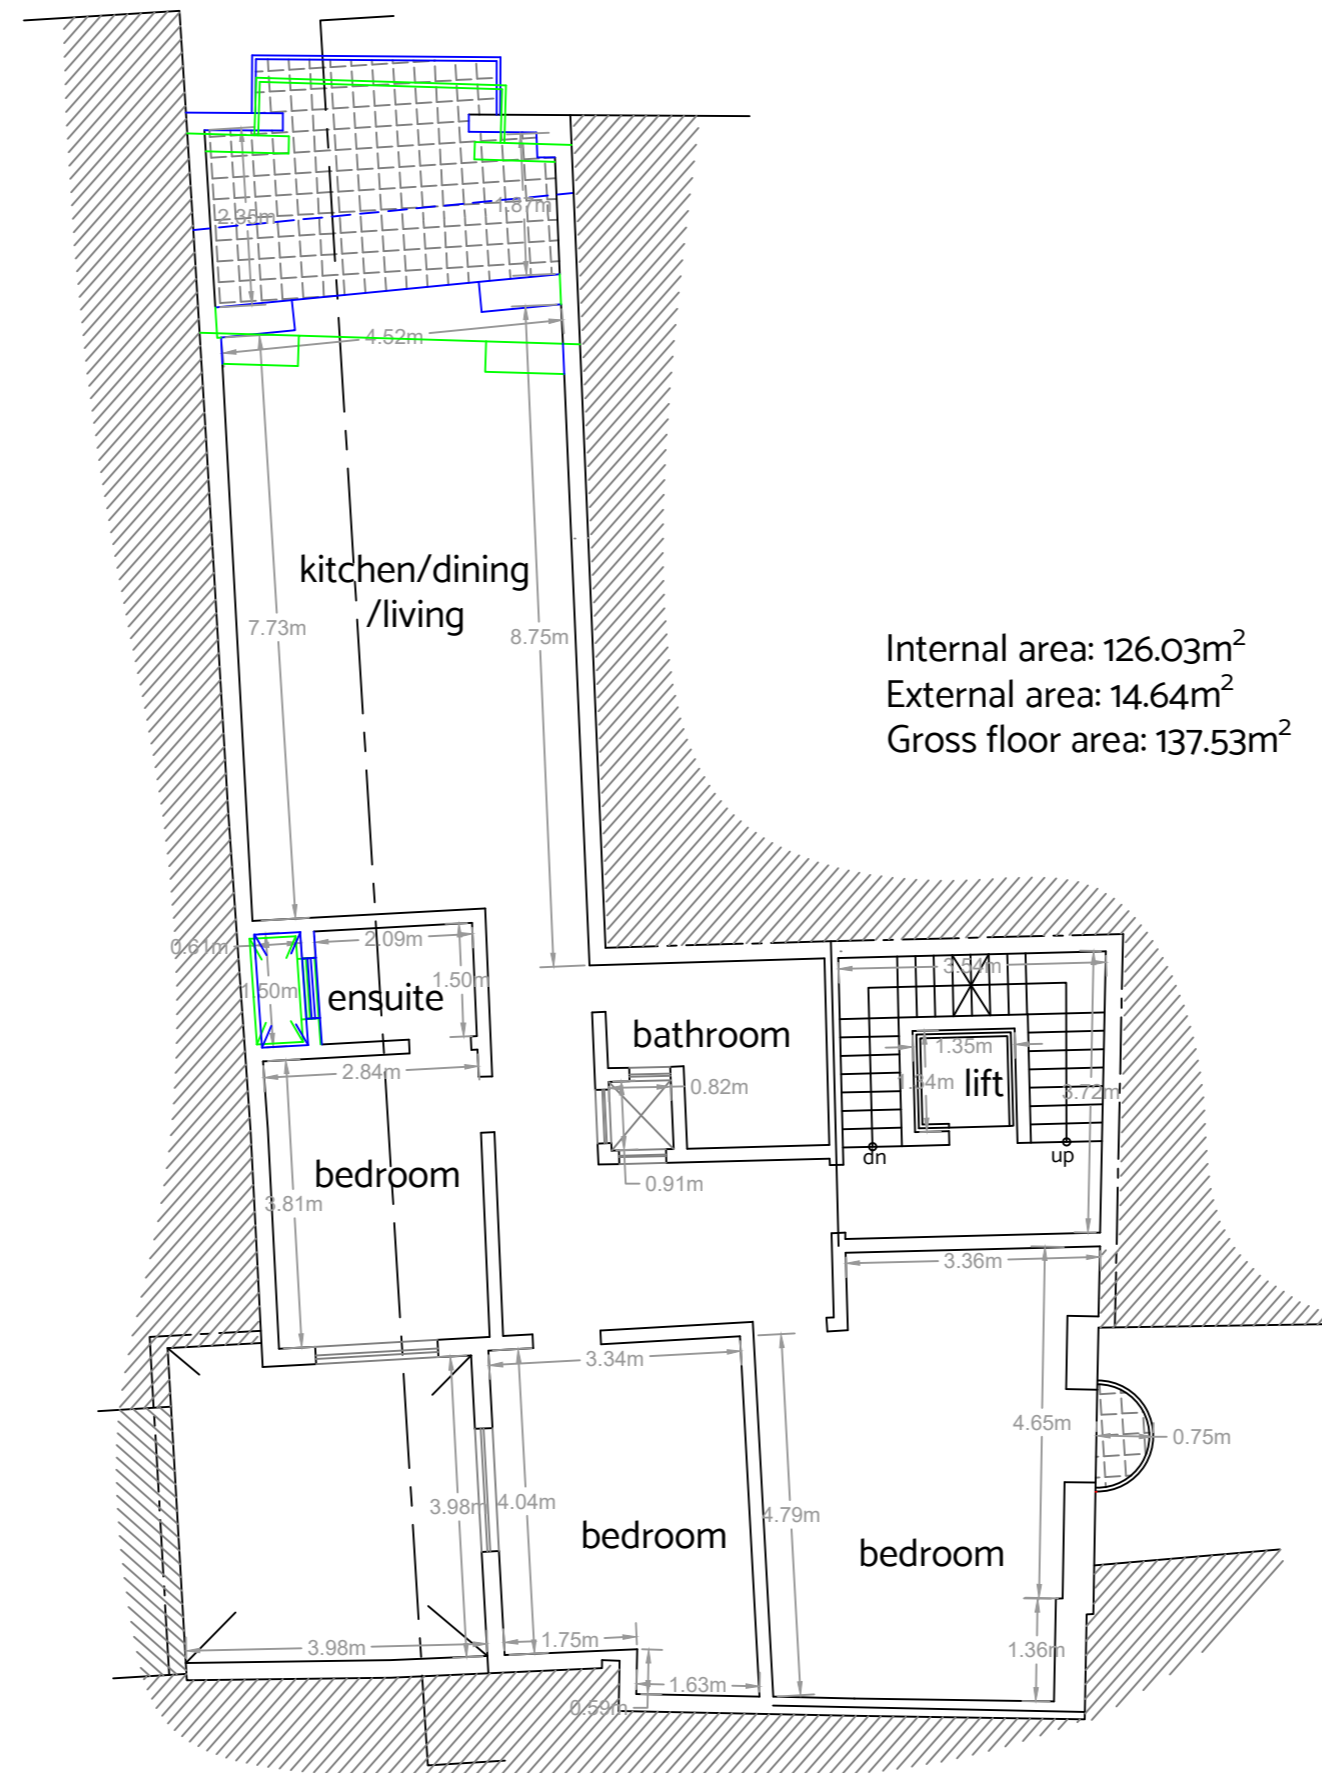

Approved Second Floor Plan

Existing Second Floor Plan
(to be sanctioned with colour coding)

Existing Second Floor Plan
(to be sanctioned without colour coding)

Legend		Project		Location	
Blue - As constructed to be sanctioned Green - Approved but not constructed		To sanction differences.			
Scale	Date				
1:100					