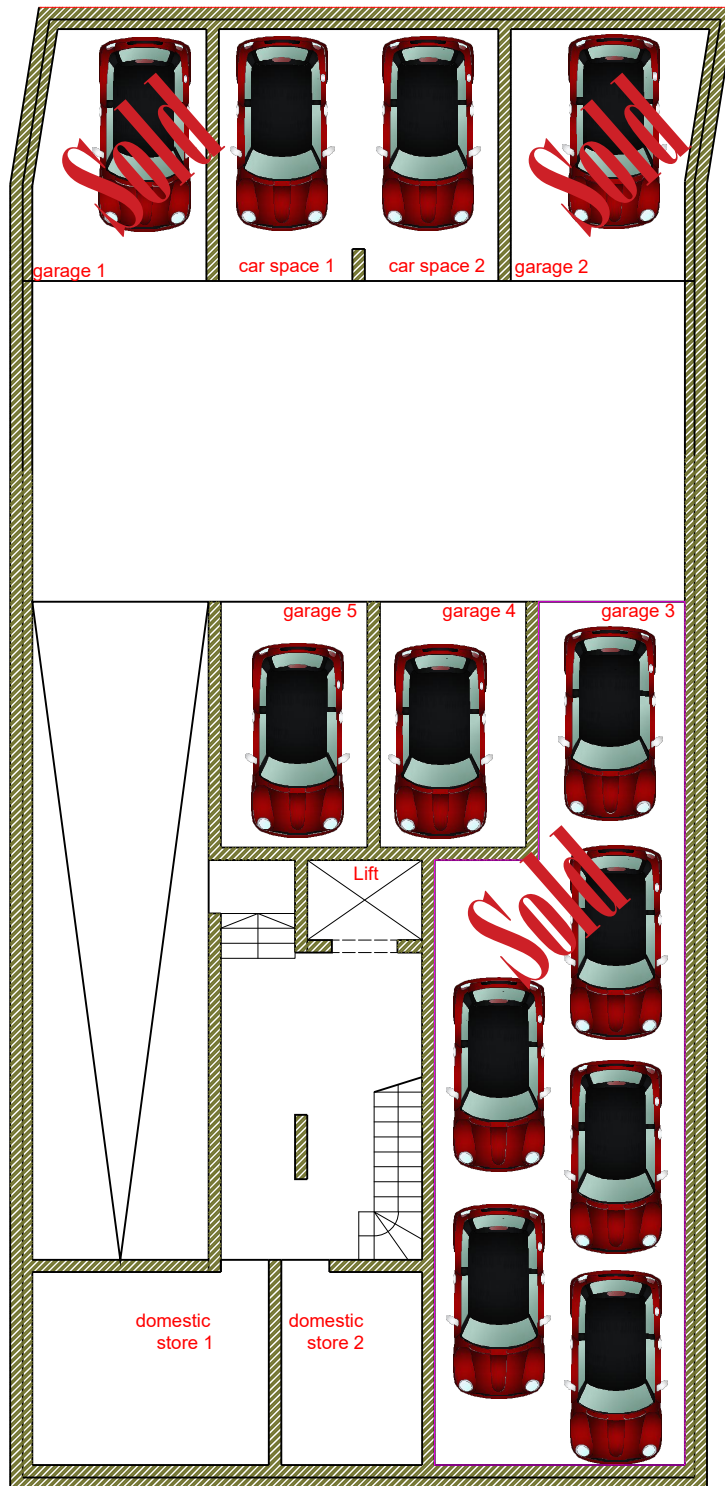

internal 116sqm
 front terrace 7sqm
 back terraces 5.7sqm

 **Typical floor plan**
 scale 1:100

basement floor plan

scale 1:100