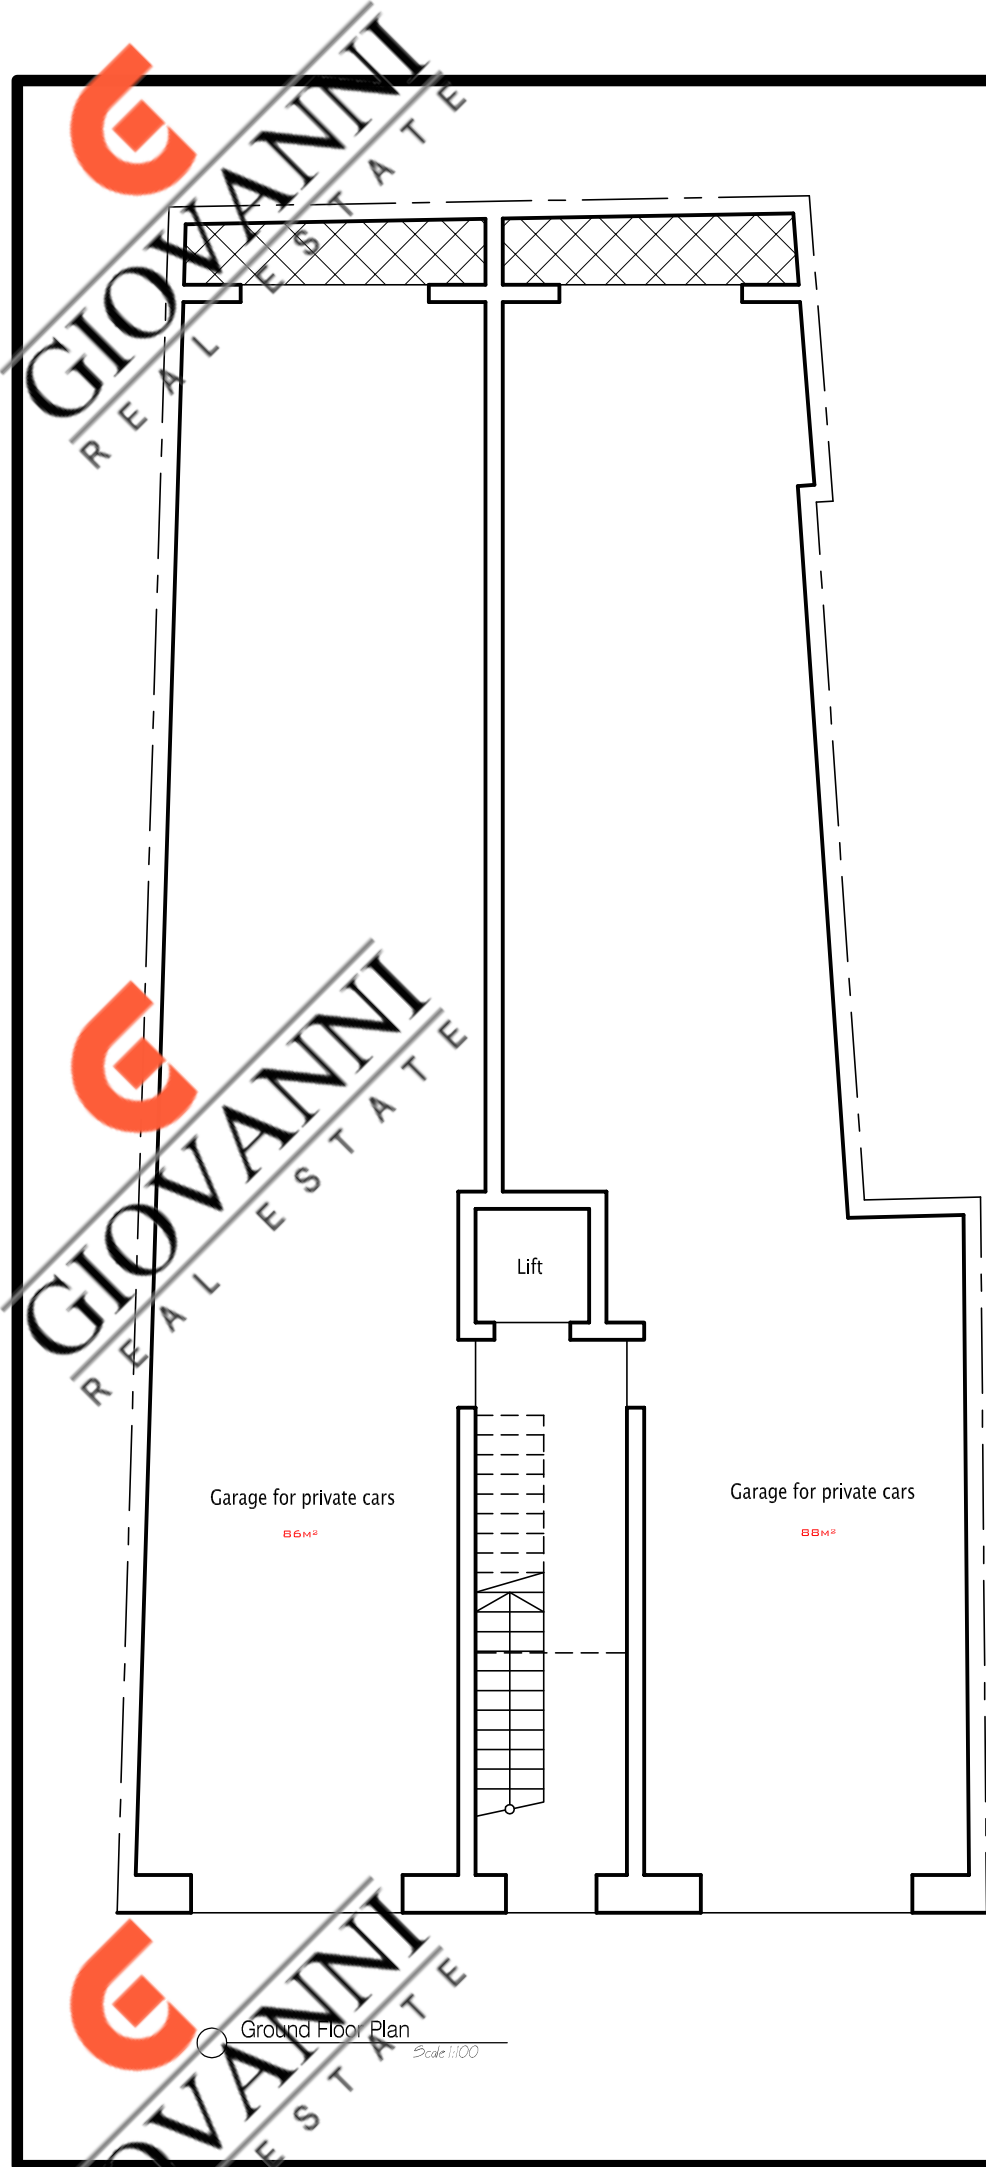

○ Elevation *Scale 1:100*

Unpainted Franka Stone Facade
White Aluminum Apertures and Railings

Aptment no	number of bedrooms	Interior Area	Exterior Area
A1	2	85M ²	17M ²
A2	2	86M ²	18M ²
A3,5	2	85M ²	9M ²
A7	1	64M ²	27M ²
A8	1	67M ²	27M ²