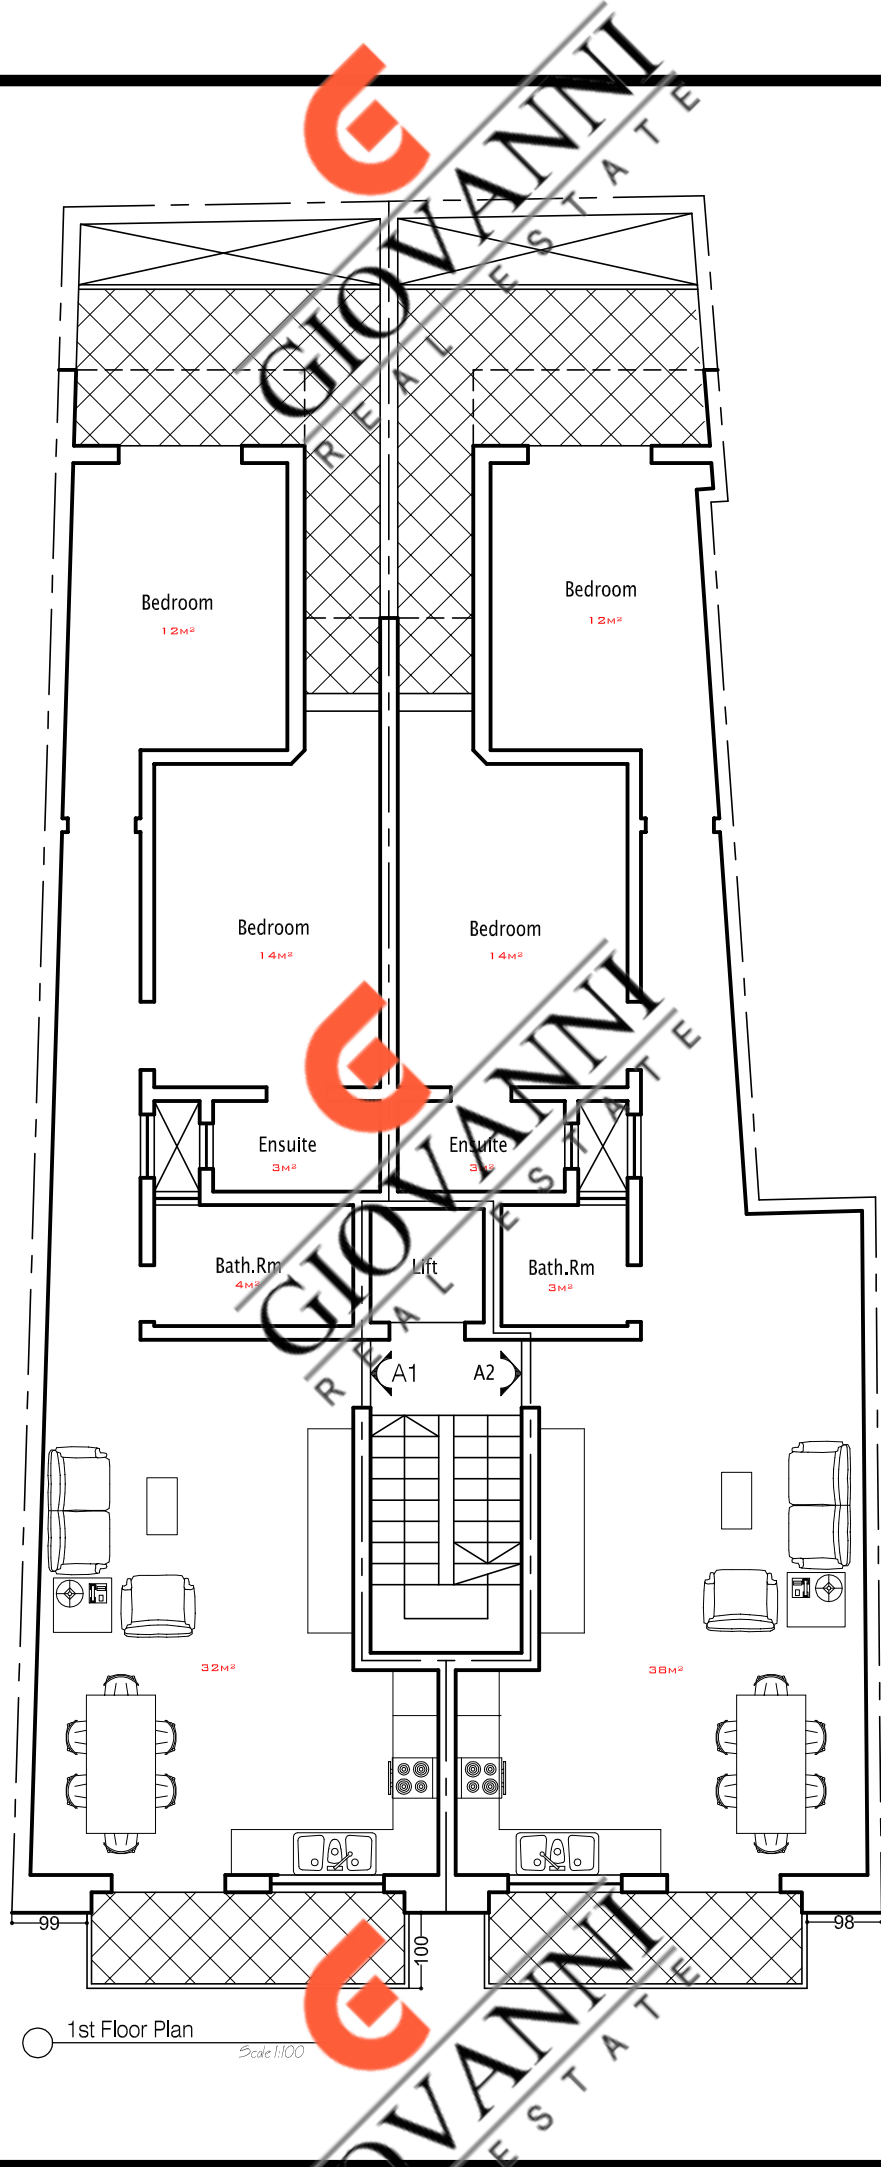

○ Elevation *Scale 1:100*

Unpainted Franka Stone Facade
White Aluminum Apertures and Railings

Aptment no	number of bedrooms	Interior Area	Exterior Area
A1	2	85M ²	17M ²
A2	2	86M ²	18M ²
A3,5	2	85M ²	9M ²
A7	1	64M ²	27M ²
A8	1	67M ²	27M ²