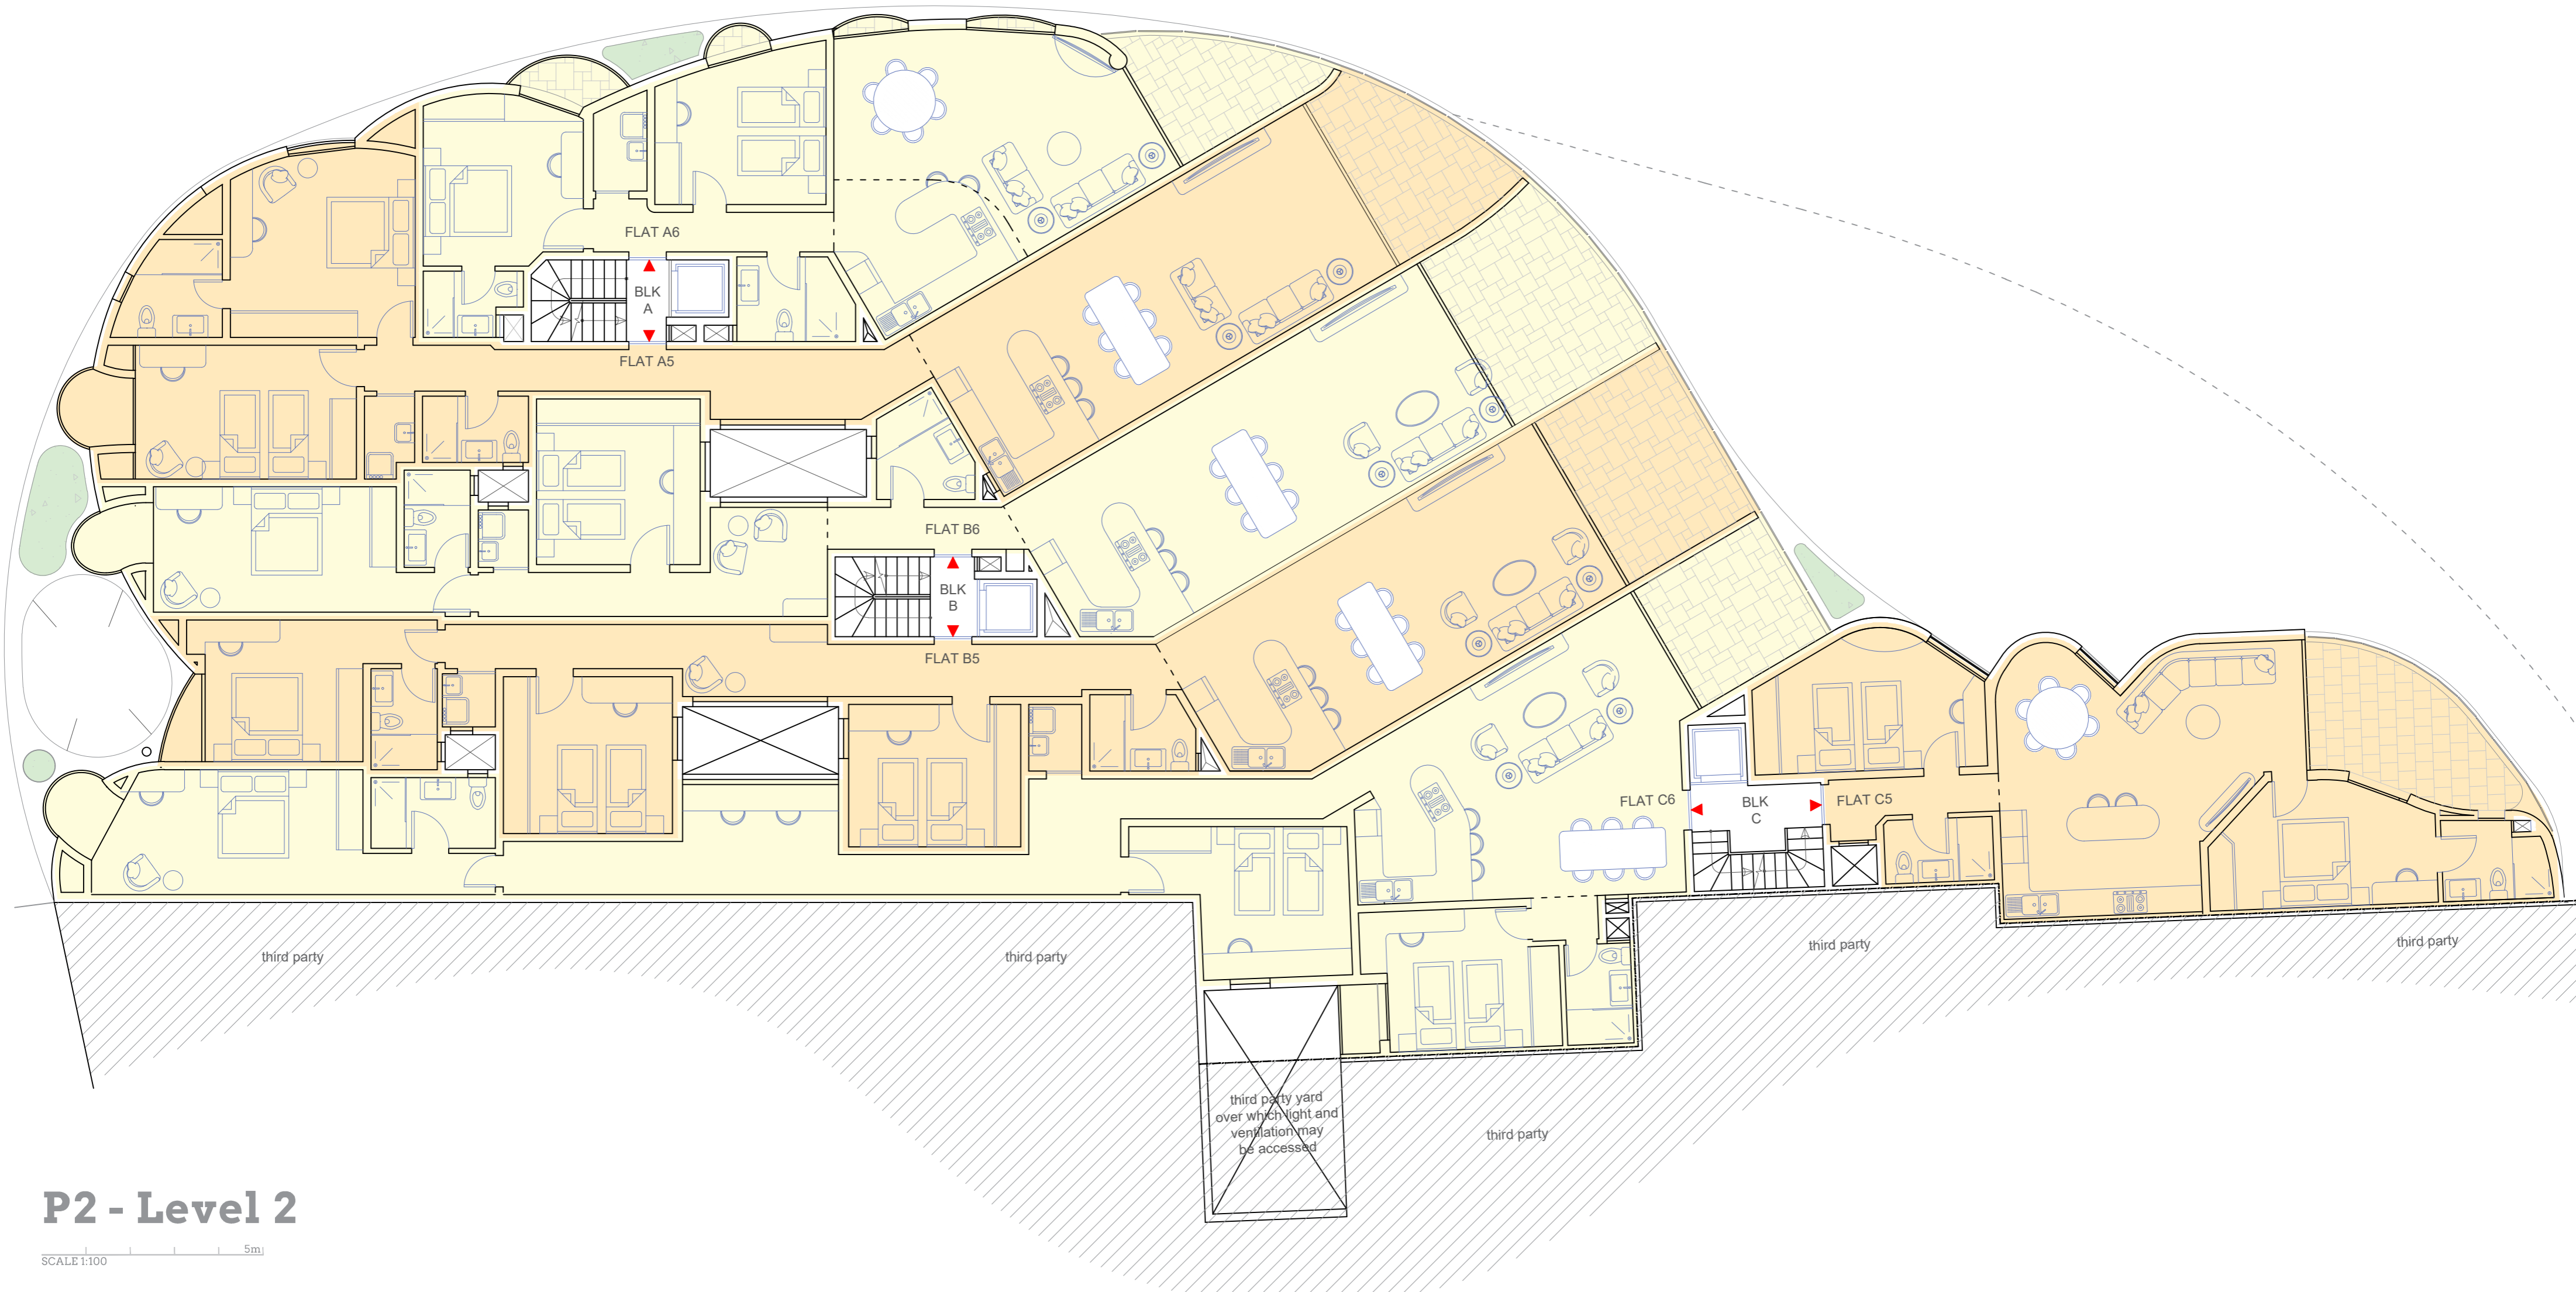

P0 - Level 0

SCALE 1:100 5m

Duru Street

P1 - Level 1

SCALE 1:100 5m

P2 - Level 2

SCALE 1:100 5m

P3 - Level 3

SCALE 1:100 5m

P4 - Level 4
Recessed Floor

SCALE 1:100 5m

P6 - Level -1 Garage Level

P7 - Level -2
Indoor Pool Area

SCALE 1:100 5m