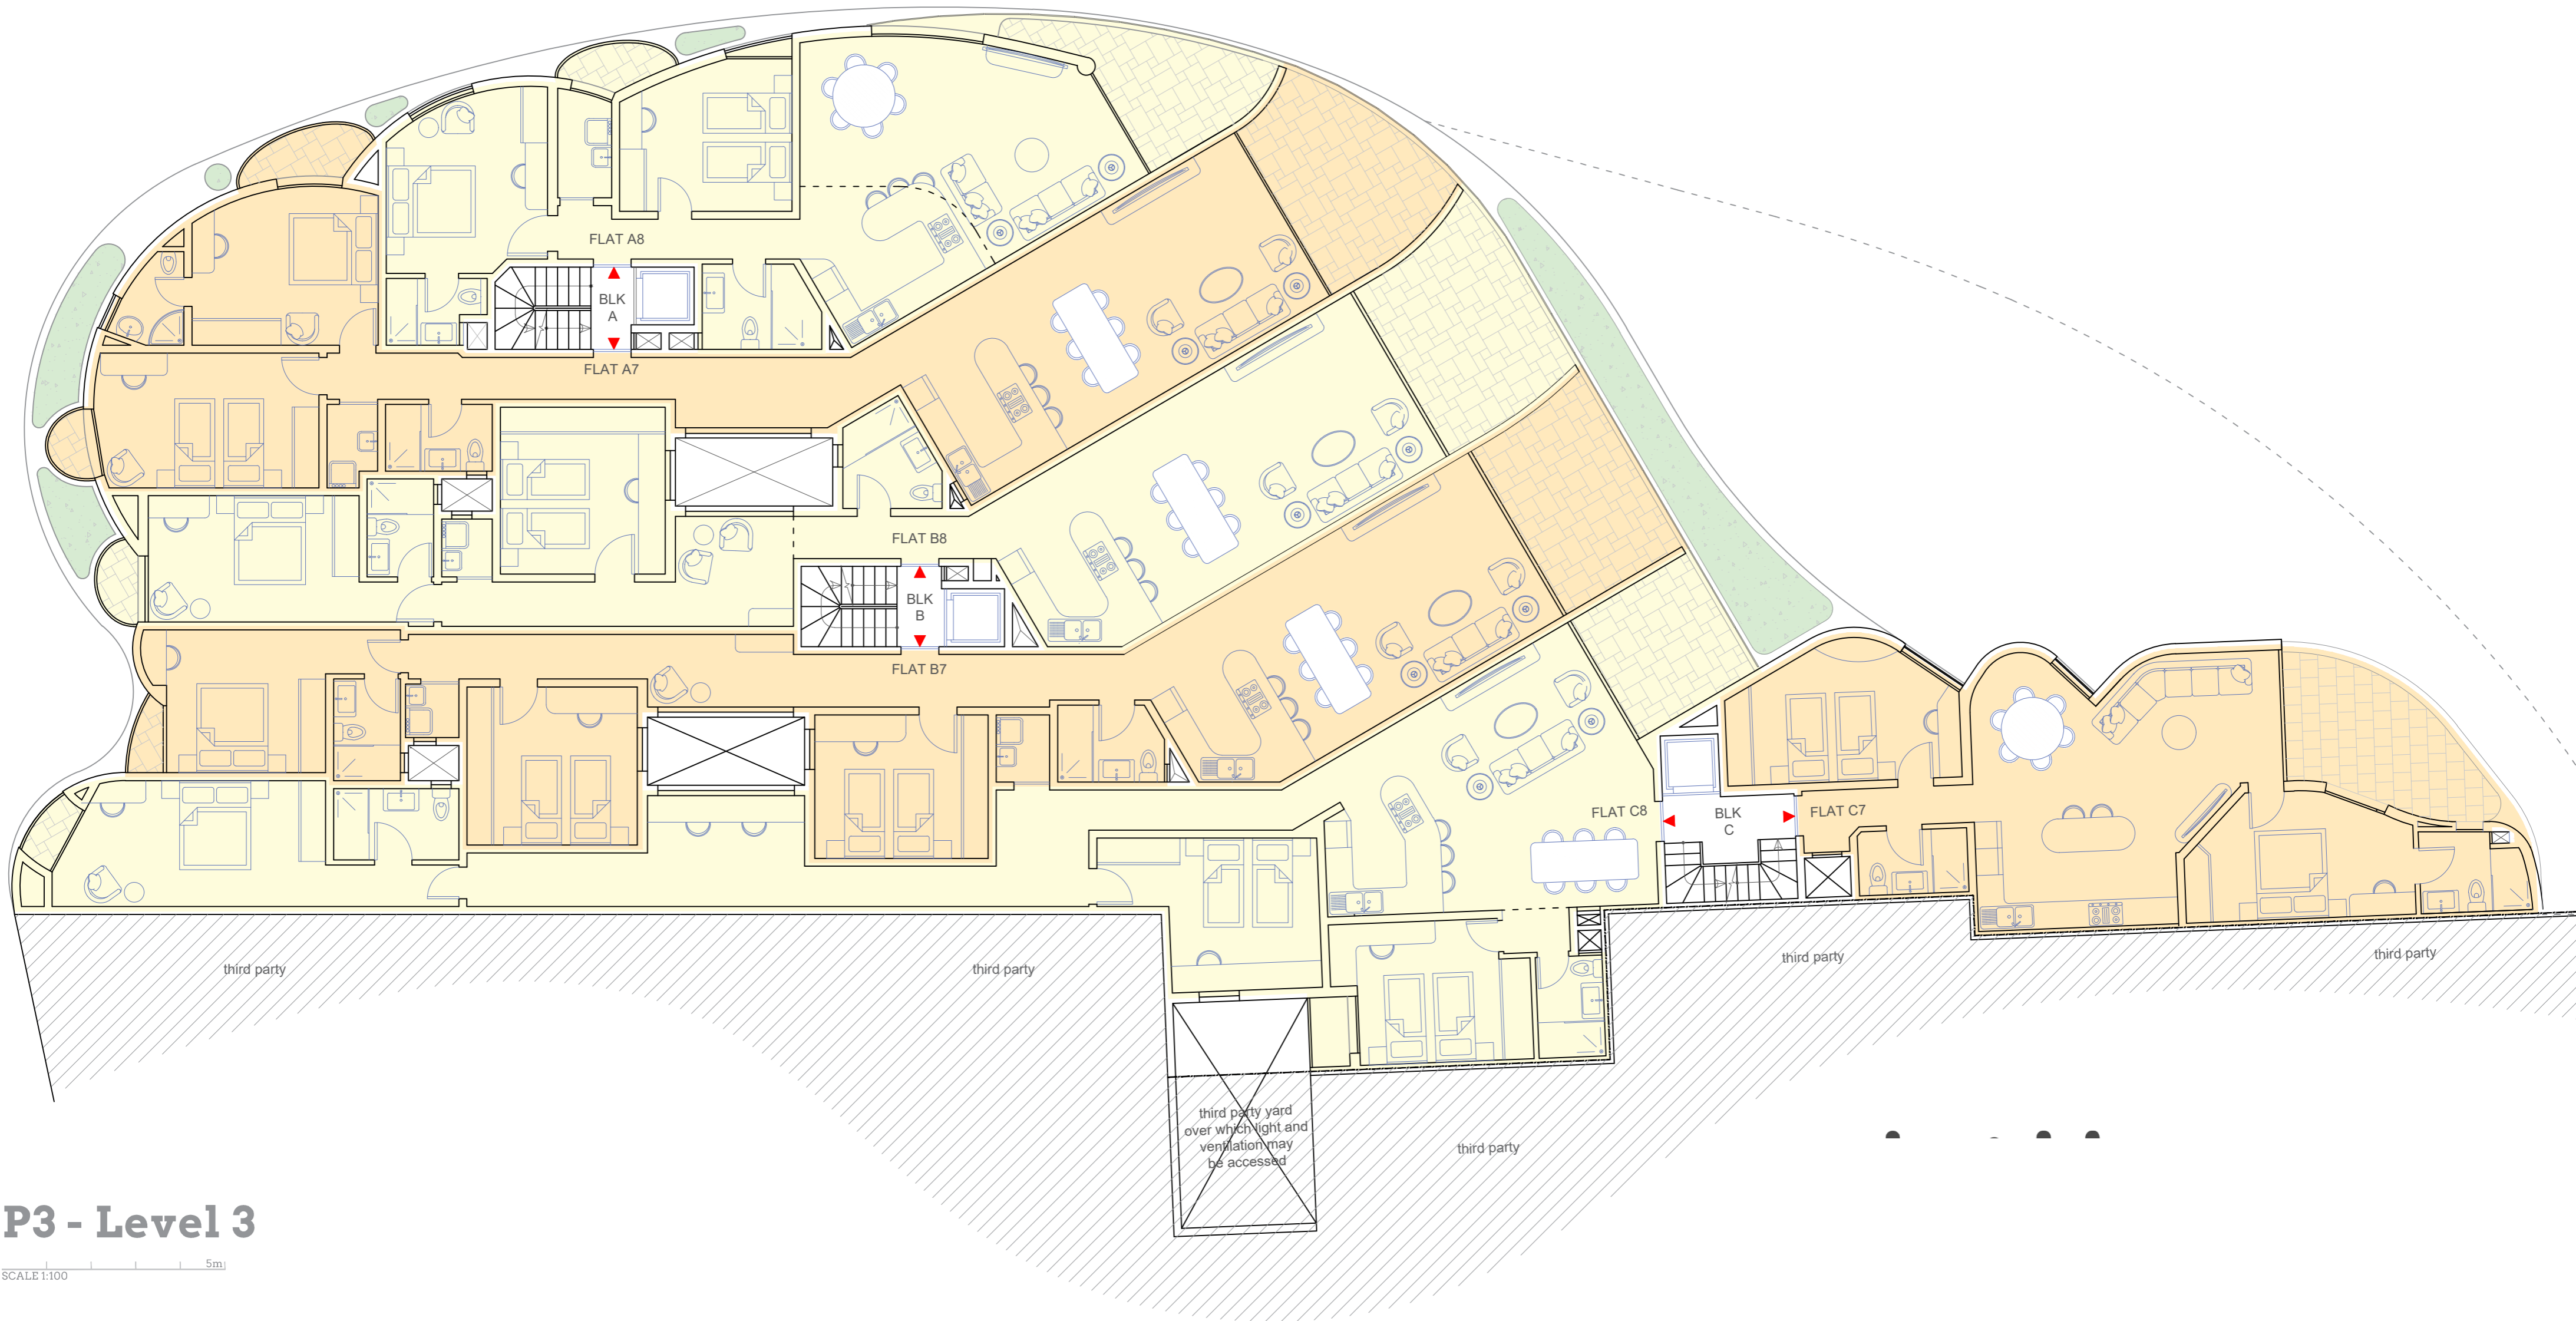

P0 - Level 0

SCALE 1:100 5m

Duru Street

P1 - Level 1

SCALE 1:100 5m

P2 - Level 2

SCALE 1:100 5m

P3 - Level 3

SCALE 1:100 5m

P4 - Level 4
Recessed Floor

SCALE 1:100 5m

P6 - Level -1 Garage Level

P7 - Level -2
Indoor Pool Area

SCALE 1:100 5m