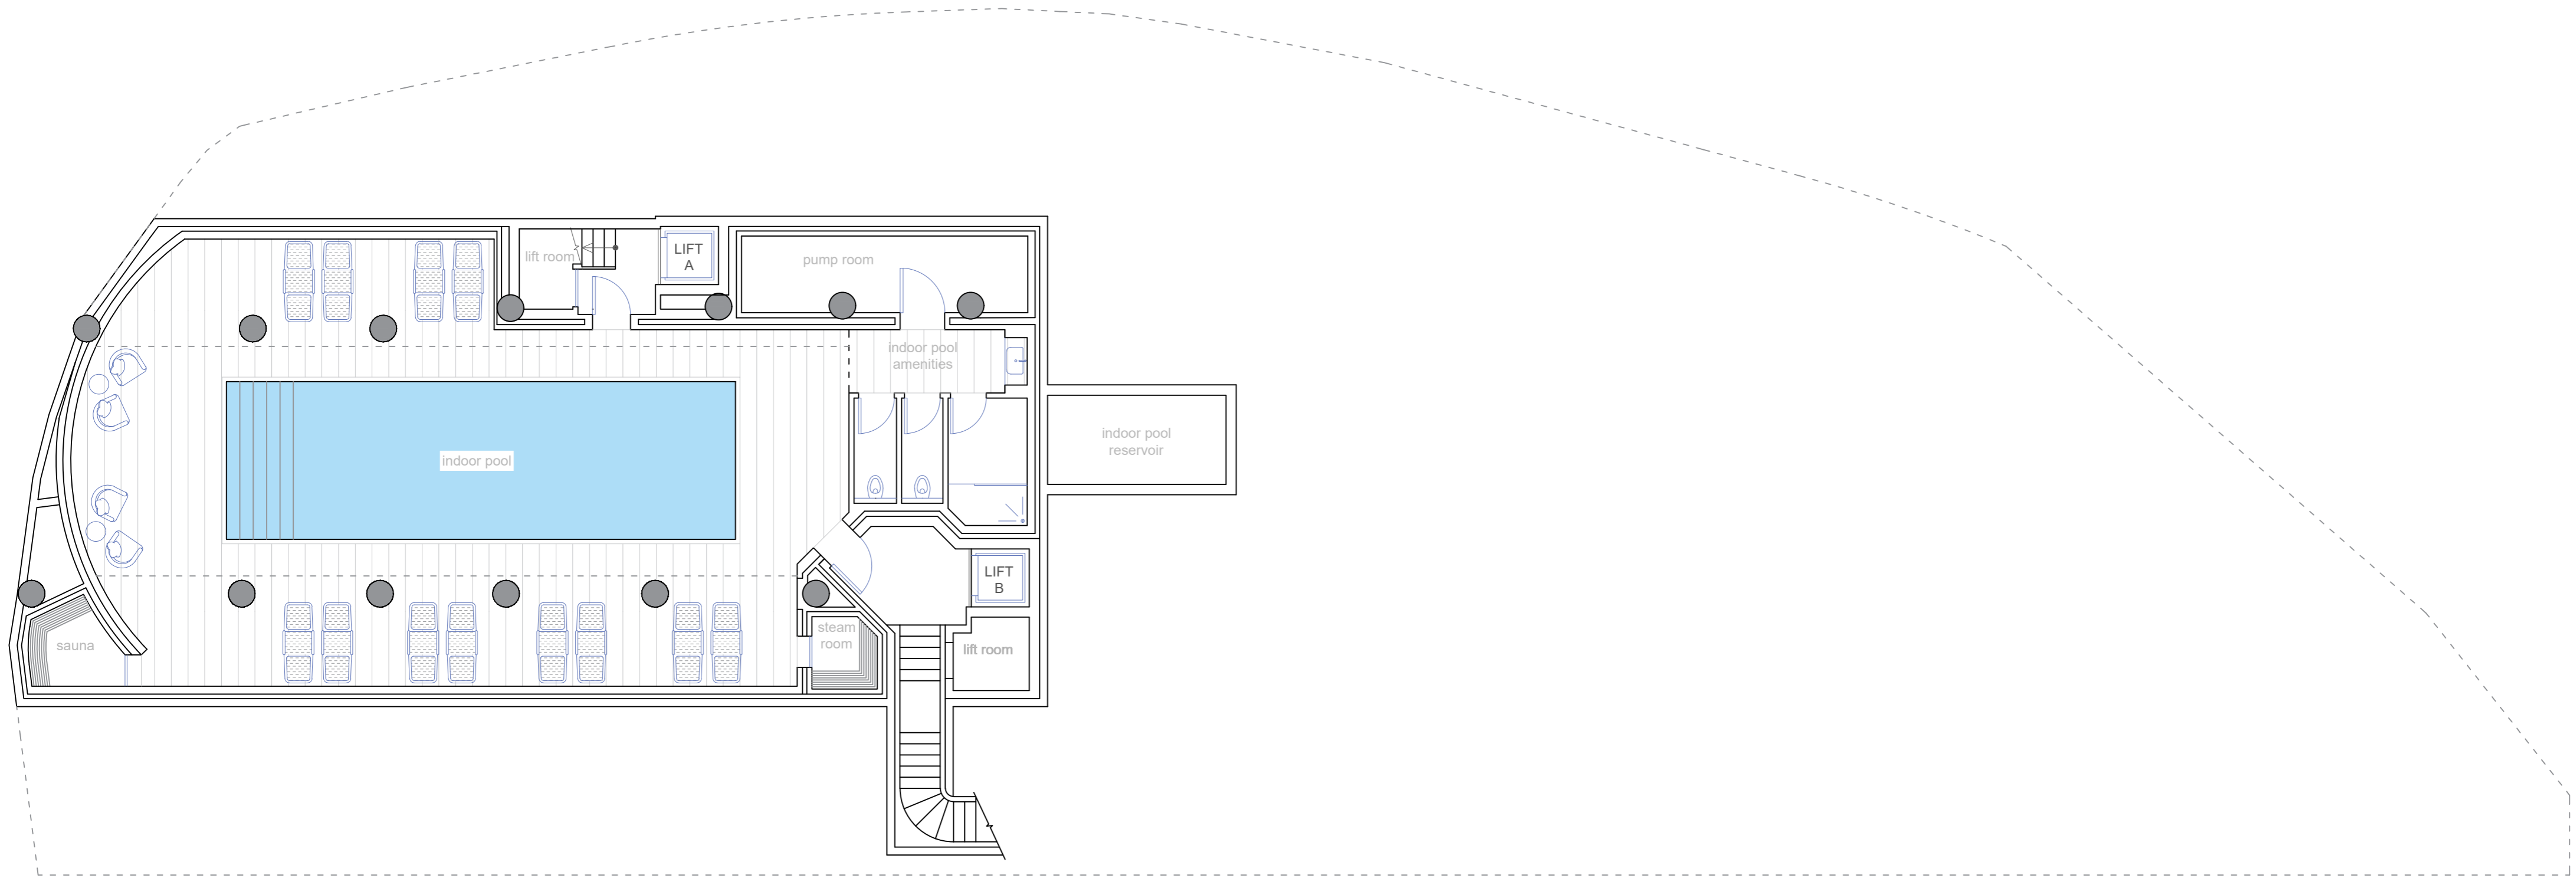

P0 - Level 0

SCALE 1:100 5m

Duru Street

P1 - Level 1

SCALE 1:100 5m

P2 - Level 2

SCALE 1:100 5m

P3 - Level 3

SCALE 1:100 5m

P4 - Level 4
Recessed Floor

SCALE 1:100 5m

P6 - Level -1 Garage Level

P7 - Level -2
Indoor Pool Area

SCALE 1:100 5m