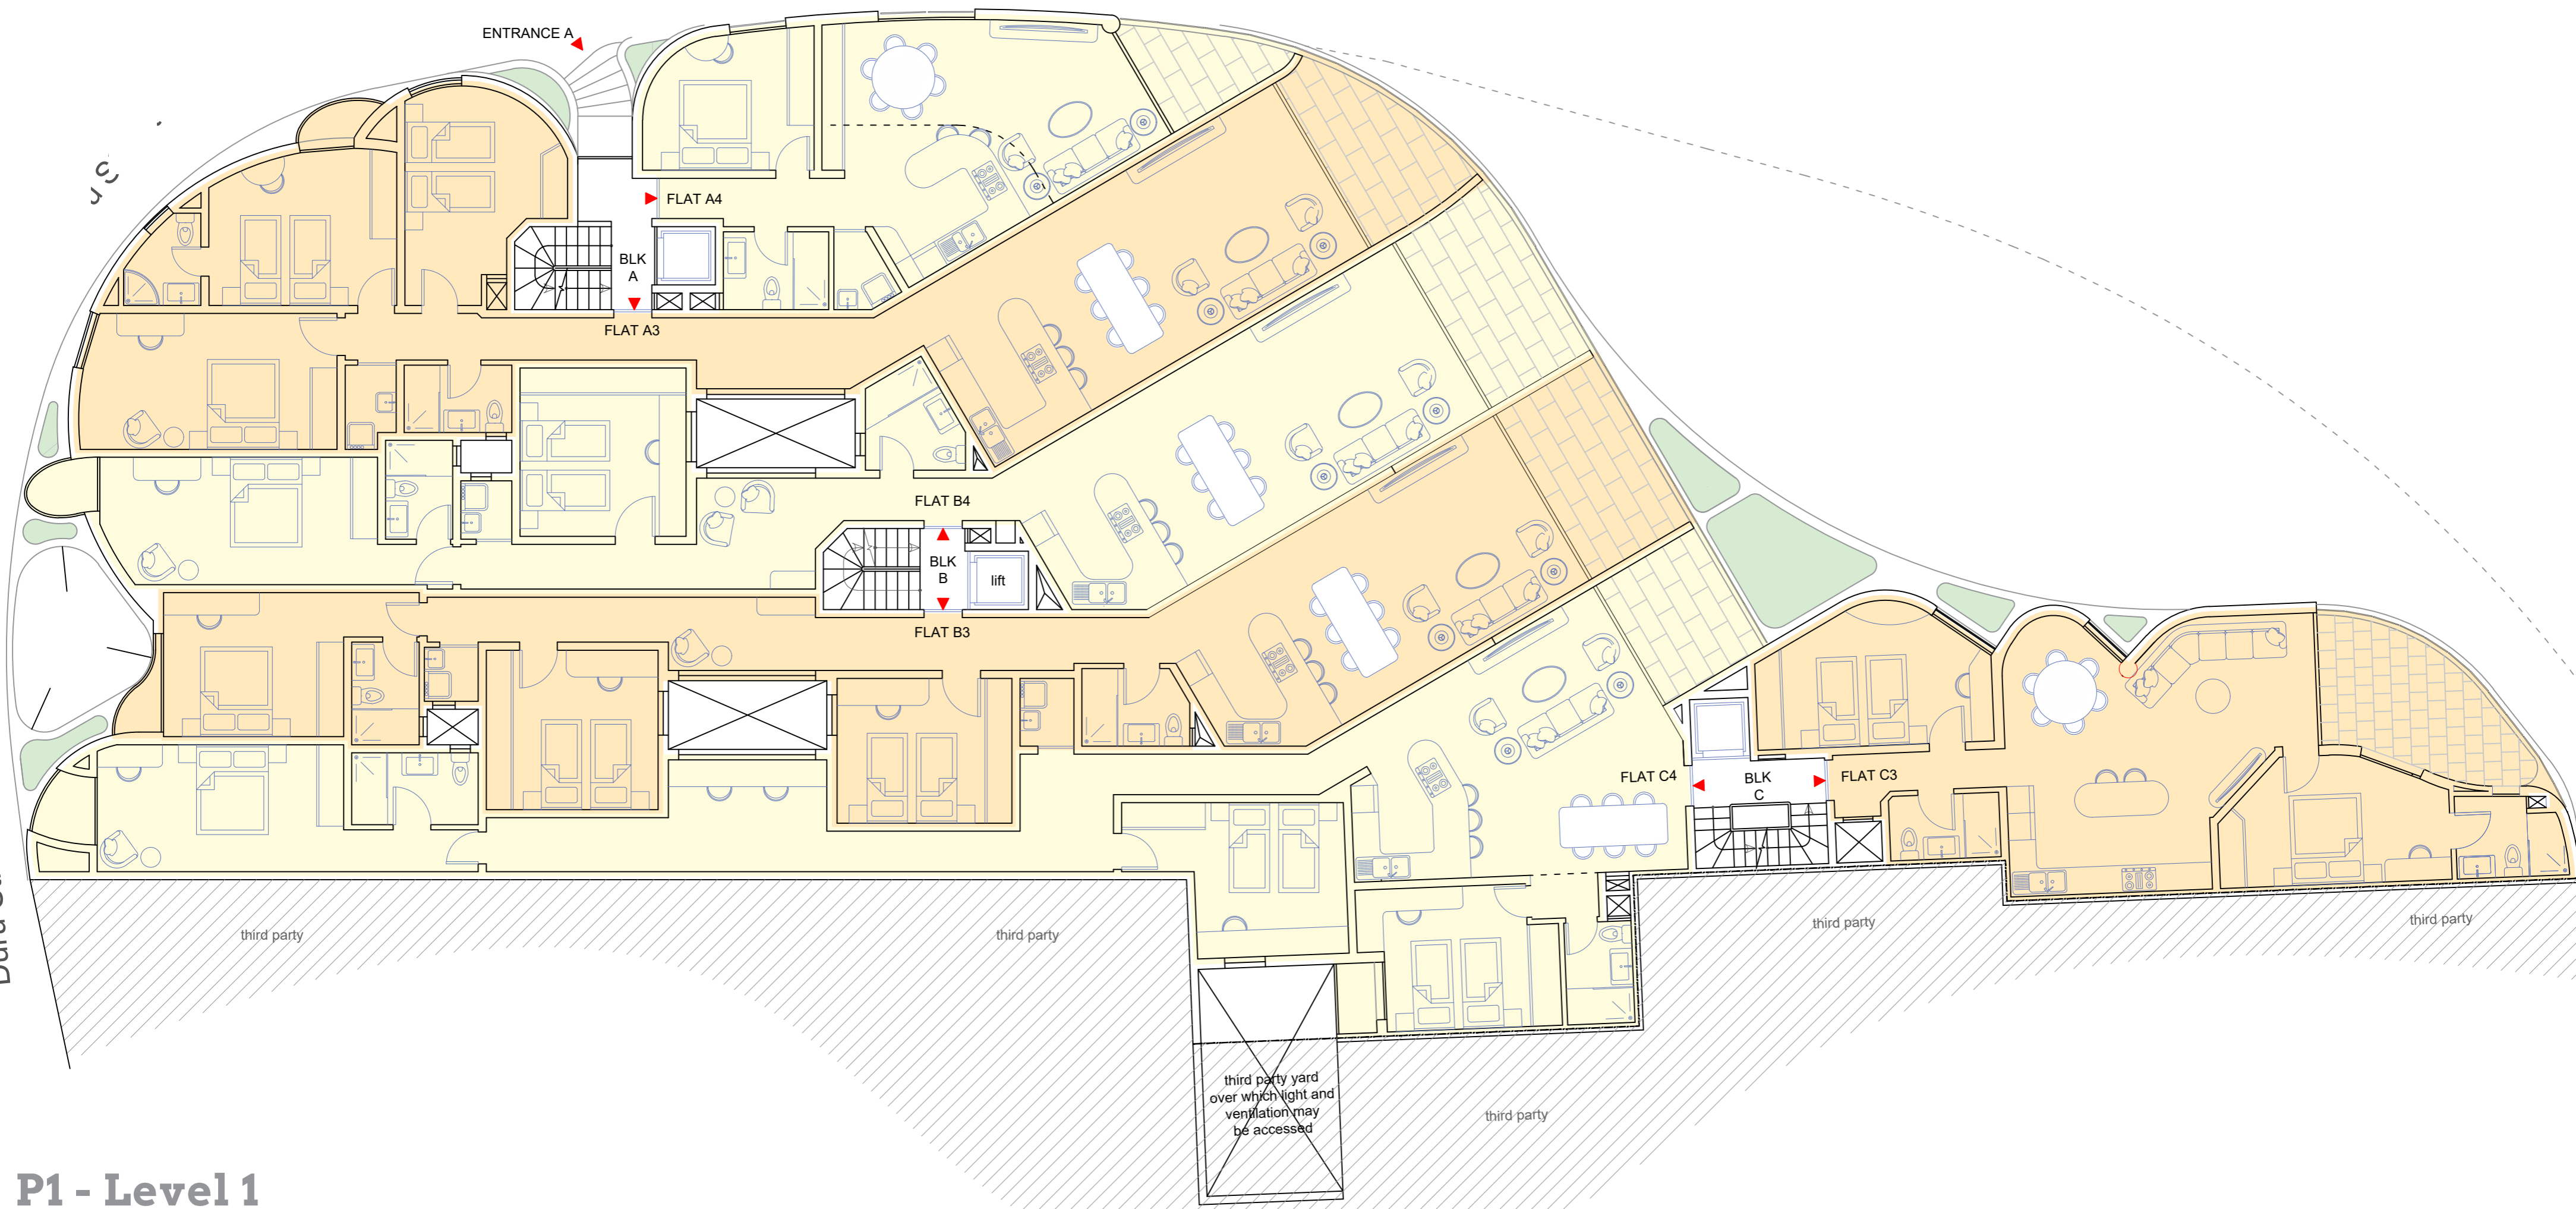

P0 - Level 0

SCALE 1:100 5m

Duru Street

P1 - Level 1

SCALE 1:100 5m

P2 - Level 2

SCALE 1:100 5m

P3 - Level 3

SCALE 1:100 5m

P4 - Level 4
Recessed Floor

SCALE 1:100 5m

P6 - Level -1 Garage Level

P7 - Level -2
Indoor Pool Area

SCALE 1:100 5m