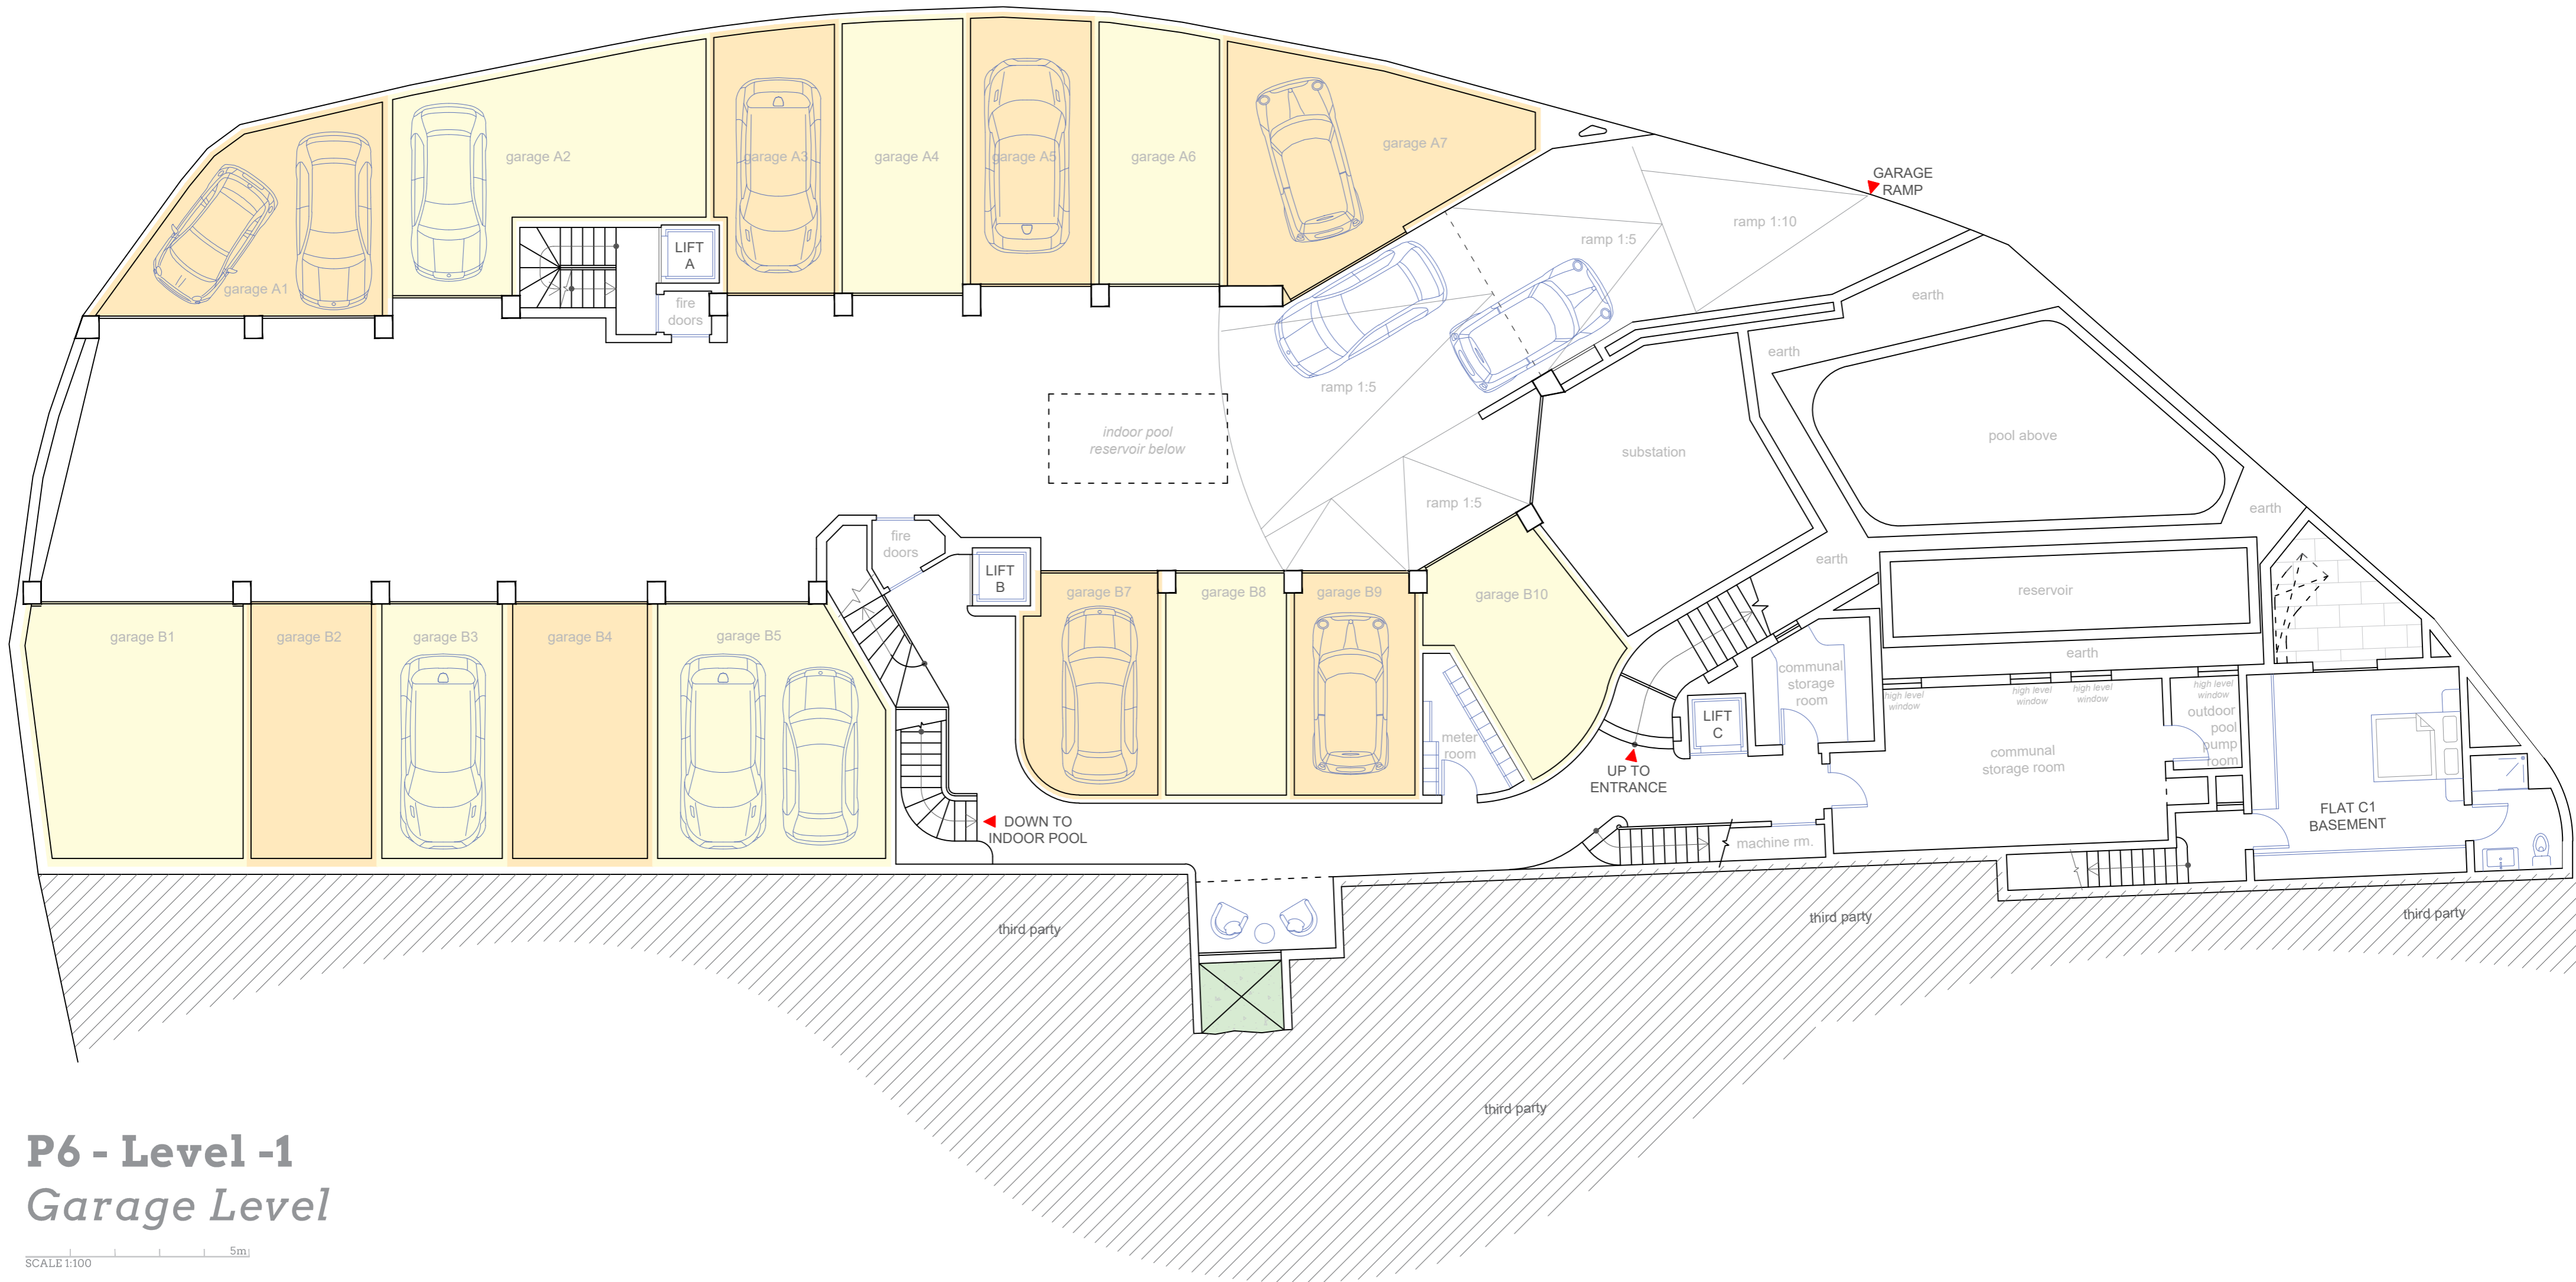

P0 - Level 0

SCALE 1:100 5m

Duru Street

P1 - Level 1

SCALE 1:100 5m

P2 - Level 2

SCALE 1:100 5m

P3 - Level 3

SCALE 1:100 5m

P4 - Level 4
Recessed Floor

SCALE 1:100 5m

P6 - Level -1 Garage Level

P7 - Level -2
Indoor Pool Area

SCALE 1:100 5m