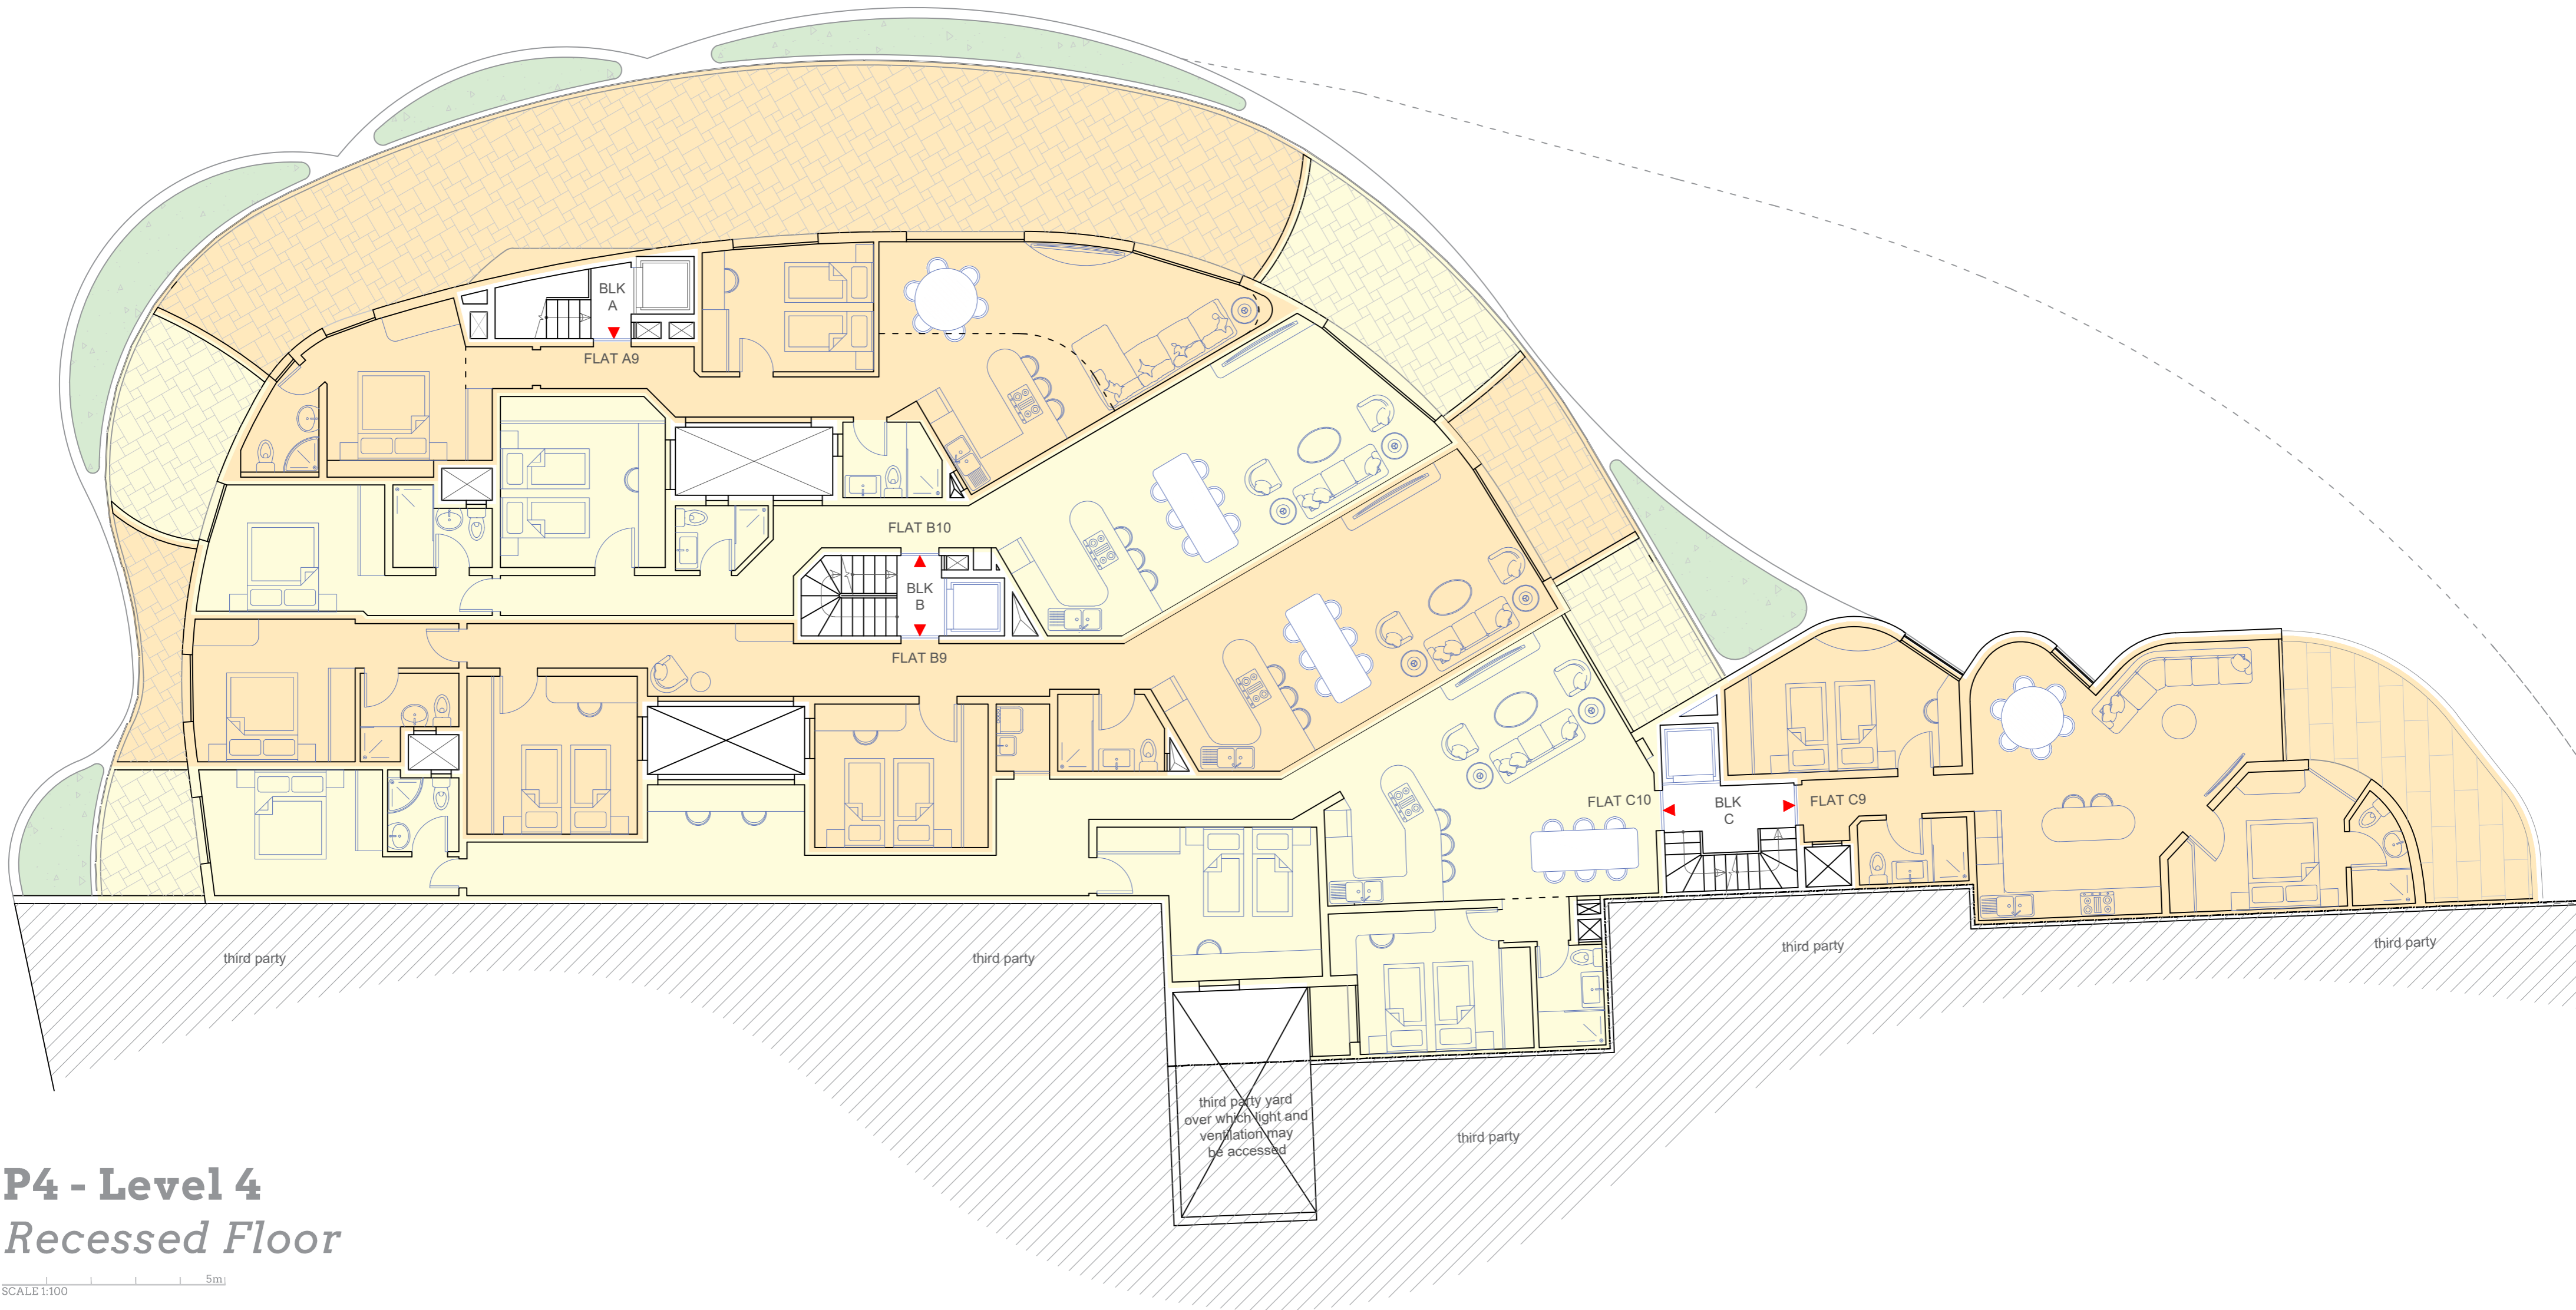

P0 - Level 0

SCALE 1:100 5m

Duru Street

P1 - Level 1

SCALE 1:100 5m

P2 - Level 2

SCALE 1:100 5m

P3 - Level 3

SCALE 1:100 5m

P4 - Level 4
Recessed Floor

SCALE 1:100 5m

P6 - Level -1 Garage Level

P7 - Level -2
Indoor Pool Area

SCALE 1:100 5m