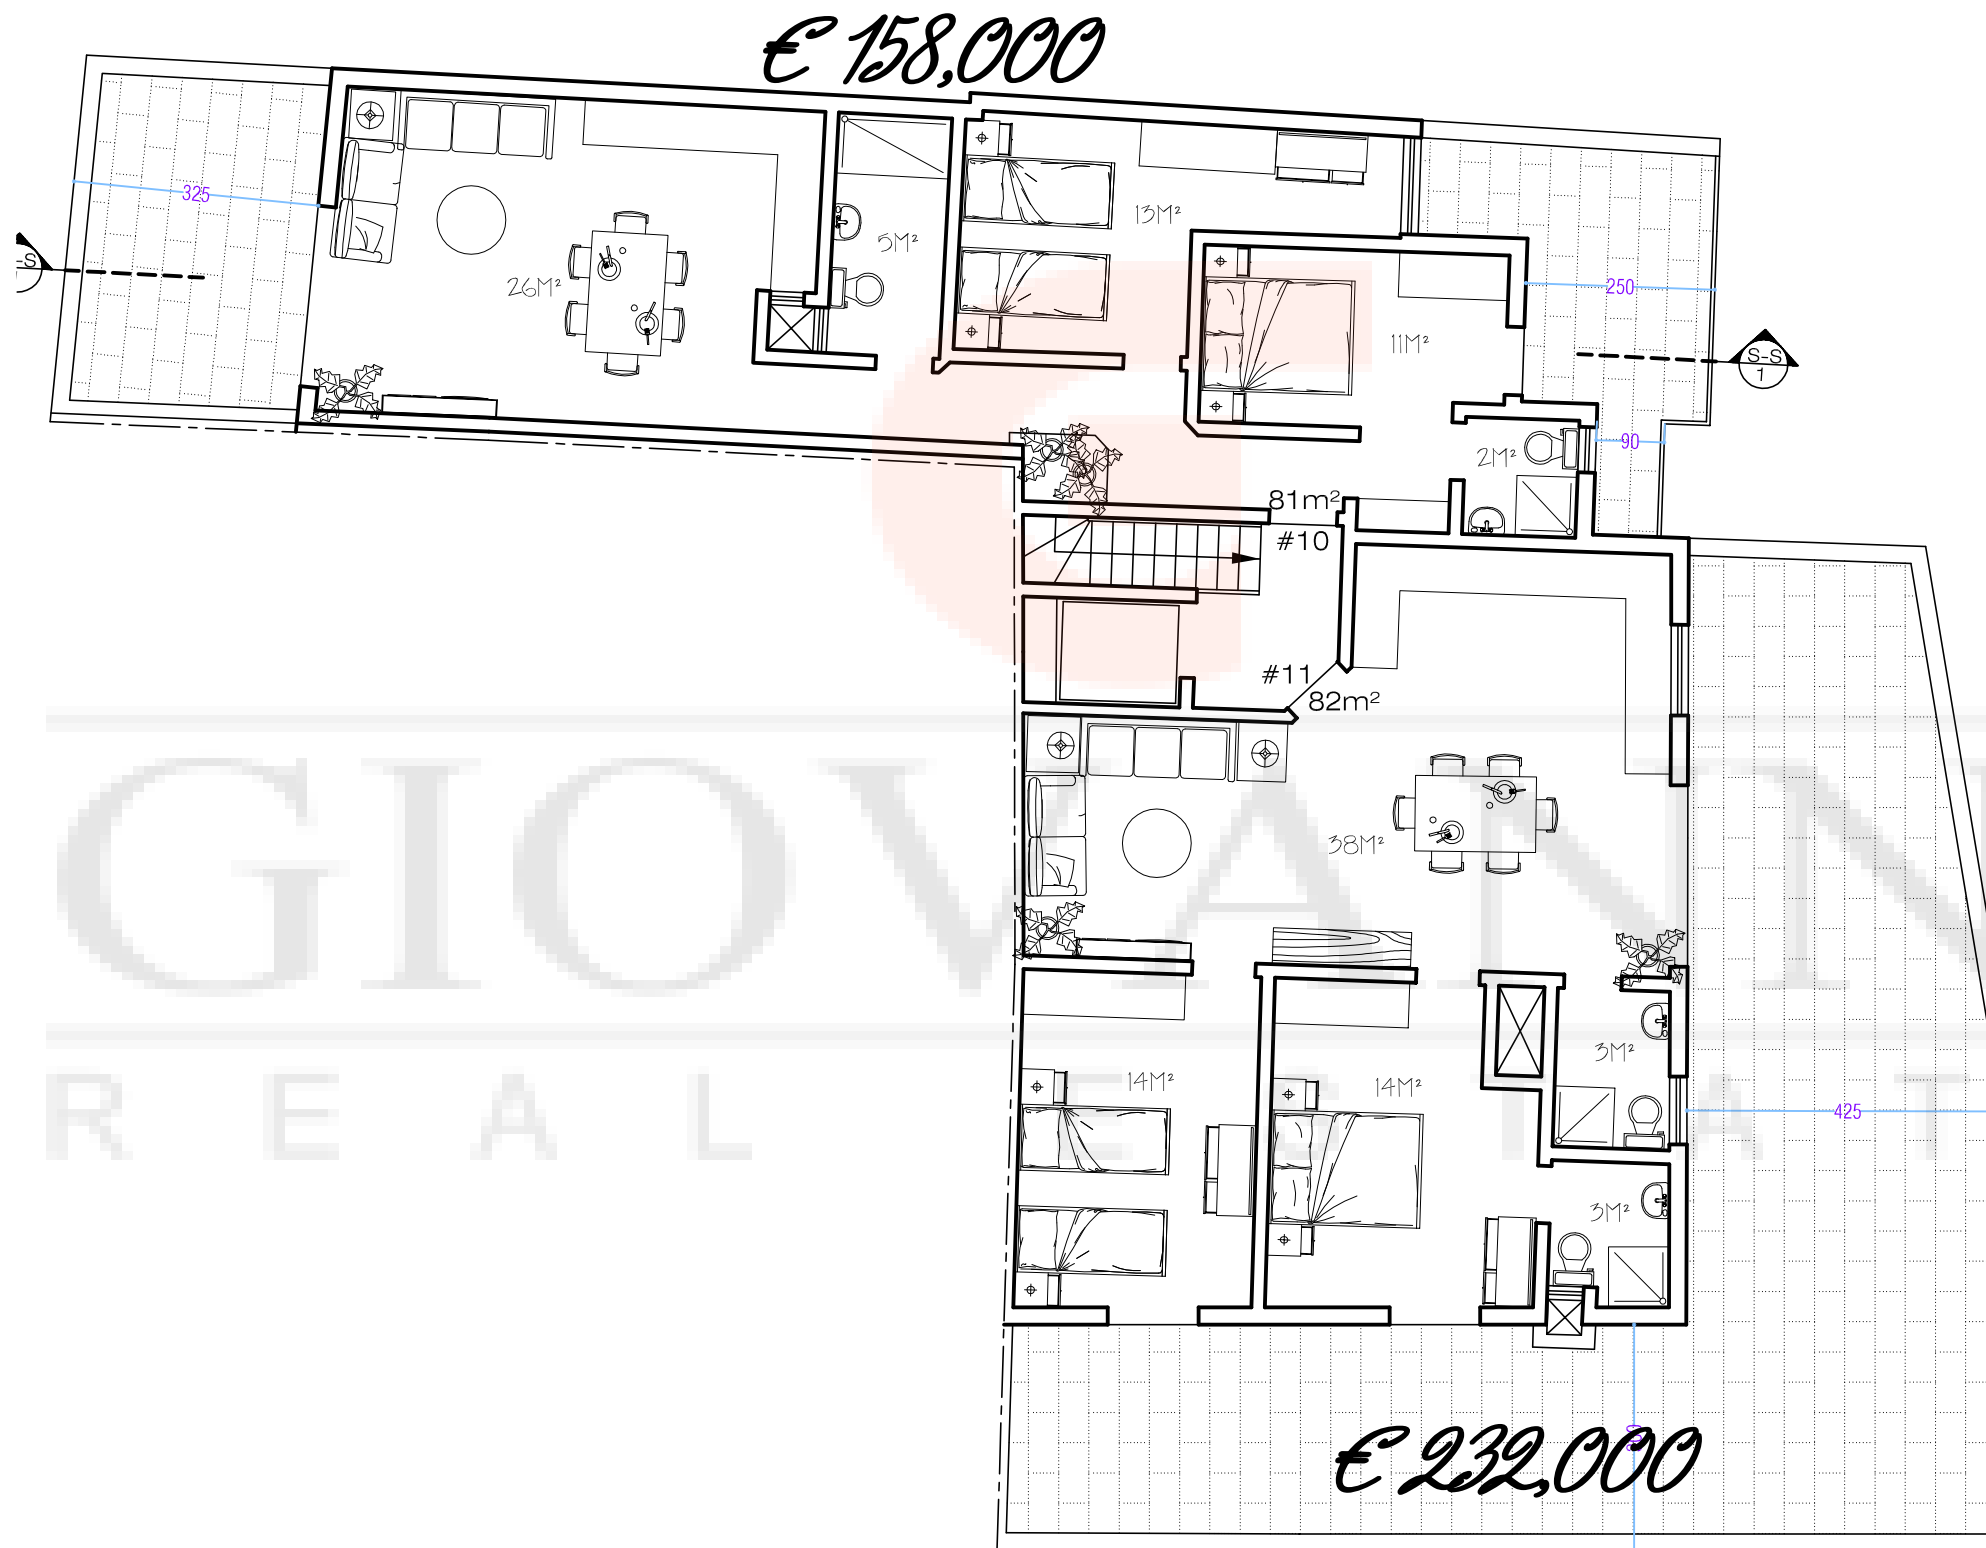

LT ELEVATION ON 1:100

FRONT ELEVATION ON 1:100

SIDE ELEVATION ON 1:100

Sold

€ 118,000

Sold

GIOVANNI  
REAL ESTATE

PROPOSED FIRST FLOOR PLAN 1:100

GIOVANNI  
REAL ESTATE

PROPOSED TYPICAL FLOOR PLAN 1:100

PROPOSED PENTHOUSE FLOOR PLAN 1:100