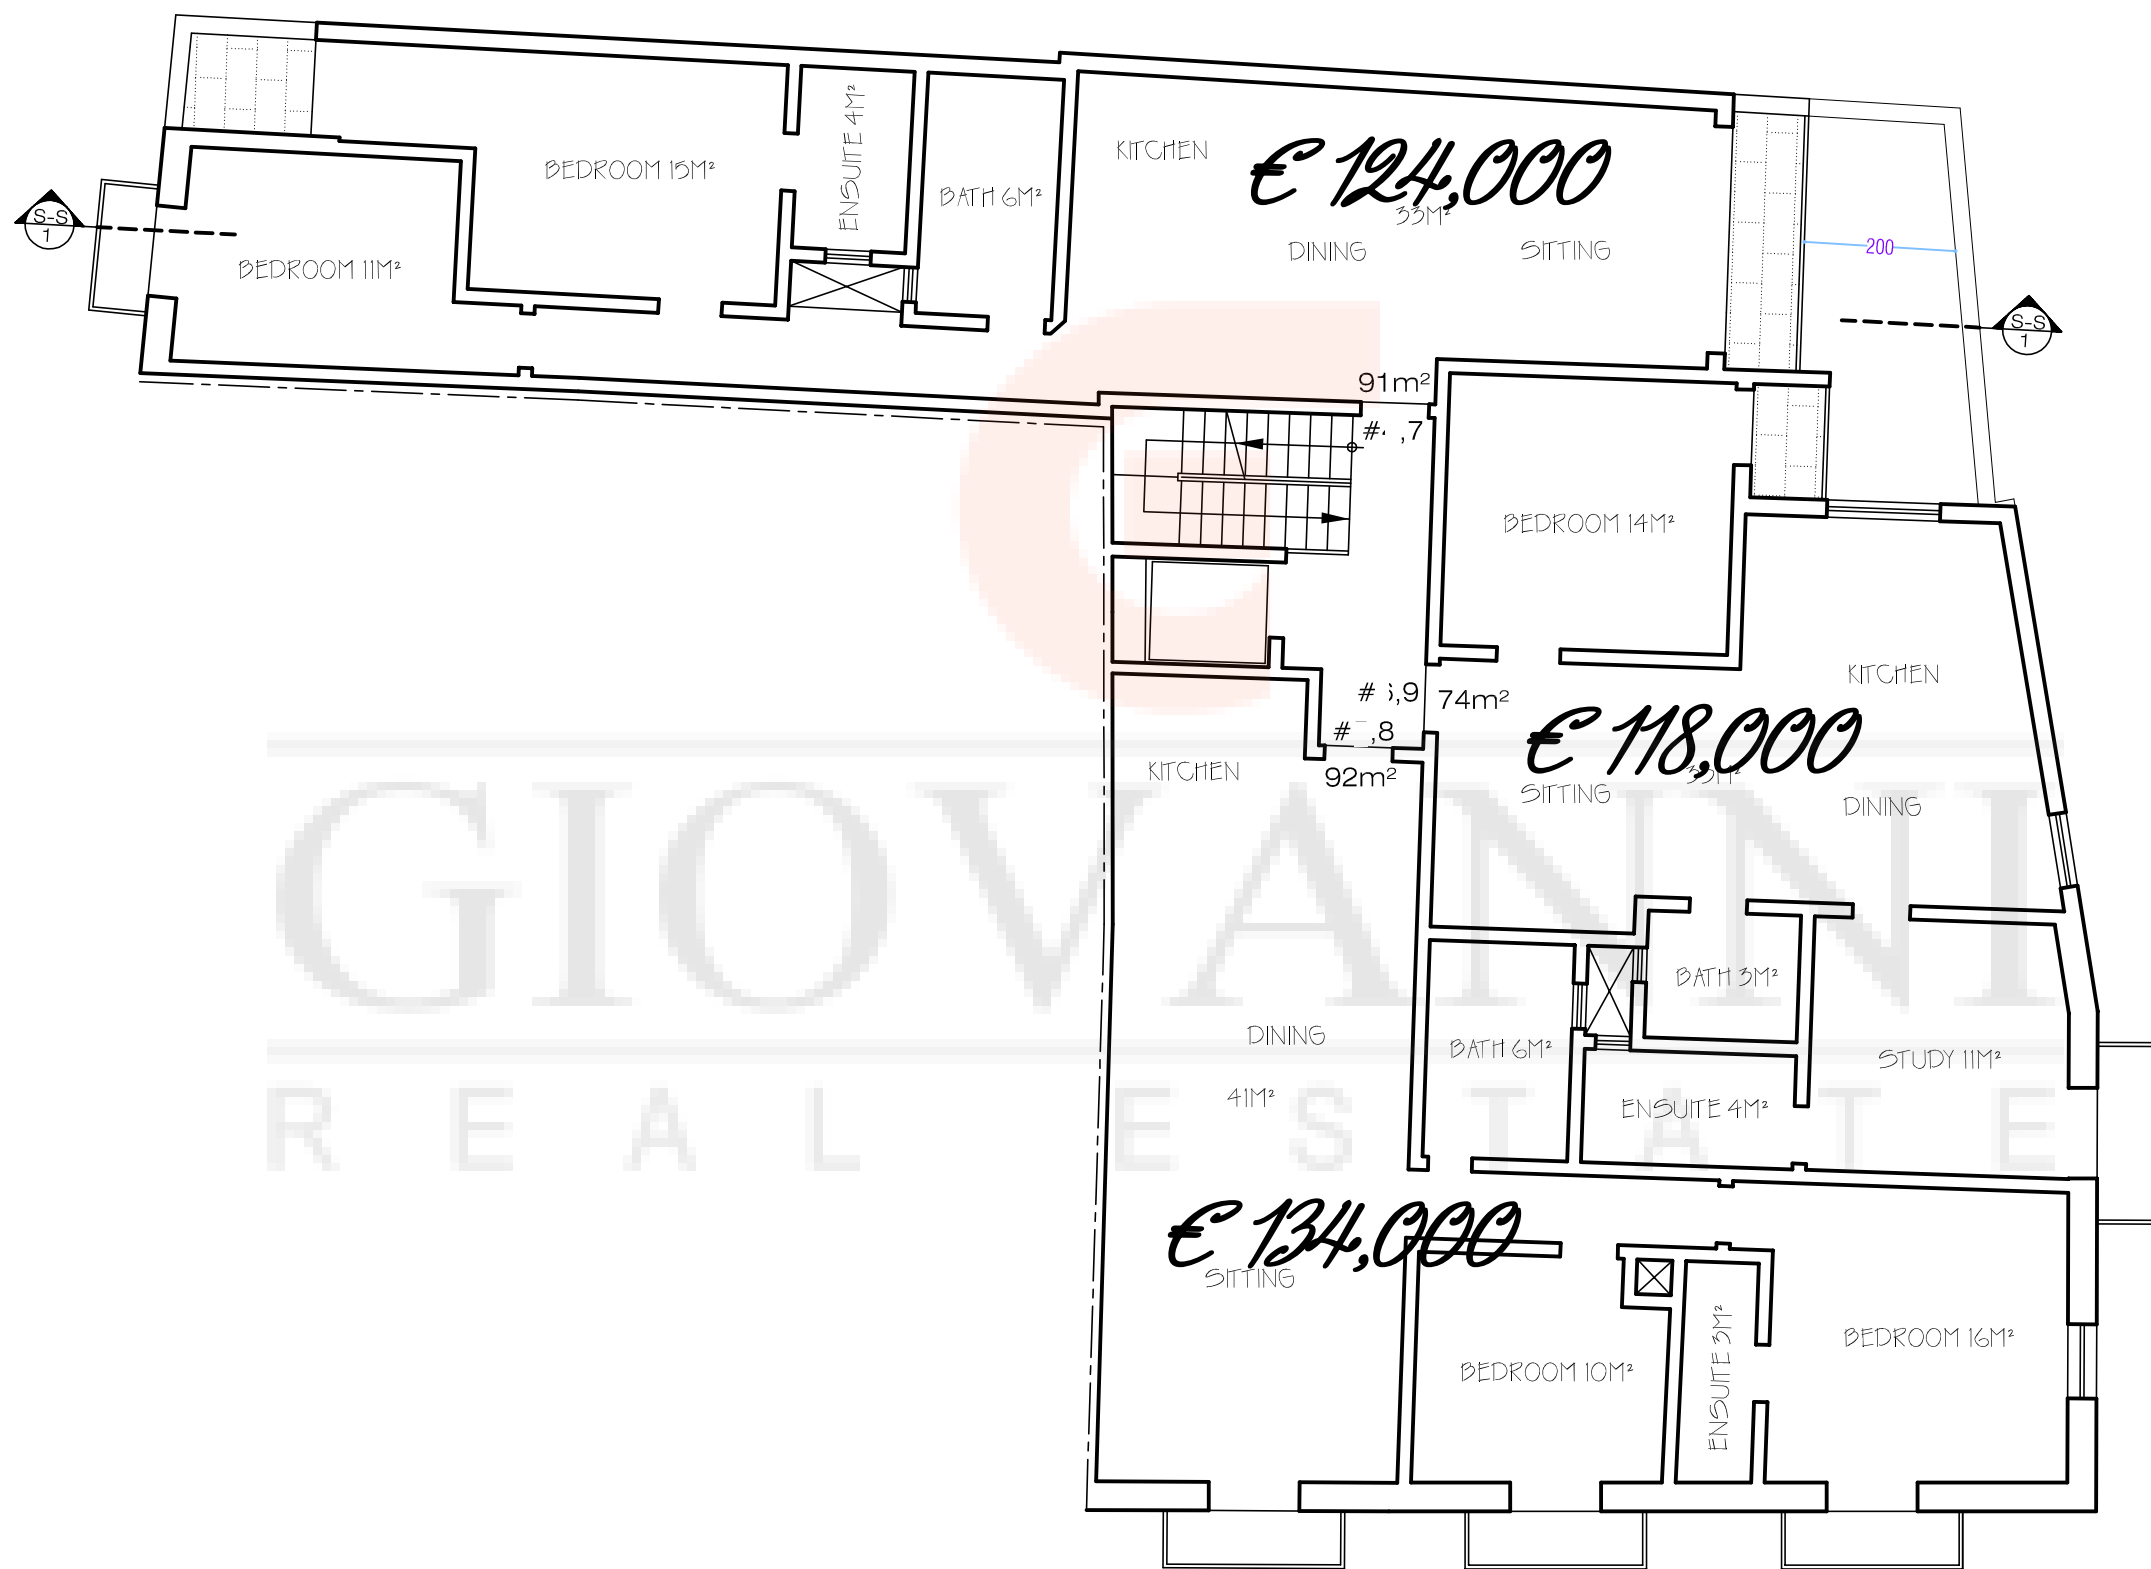

LT ELEVATION ON 1:100

FRONT ELEVATION ON 1:100

SIDE ELEVATION ON 1:100

Sold

€ 118,000

Sold

GIOVANNI  
REAL ESTATE

PROPOSED FIRST FLOOR PLAN 1:100

GIOVANNI  
REAL ESTATE

PROPOSED TYPICAL FLOOR PLAN 1:100

PROPOSED PENTHOUSE FLOOR PLAN 1:100