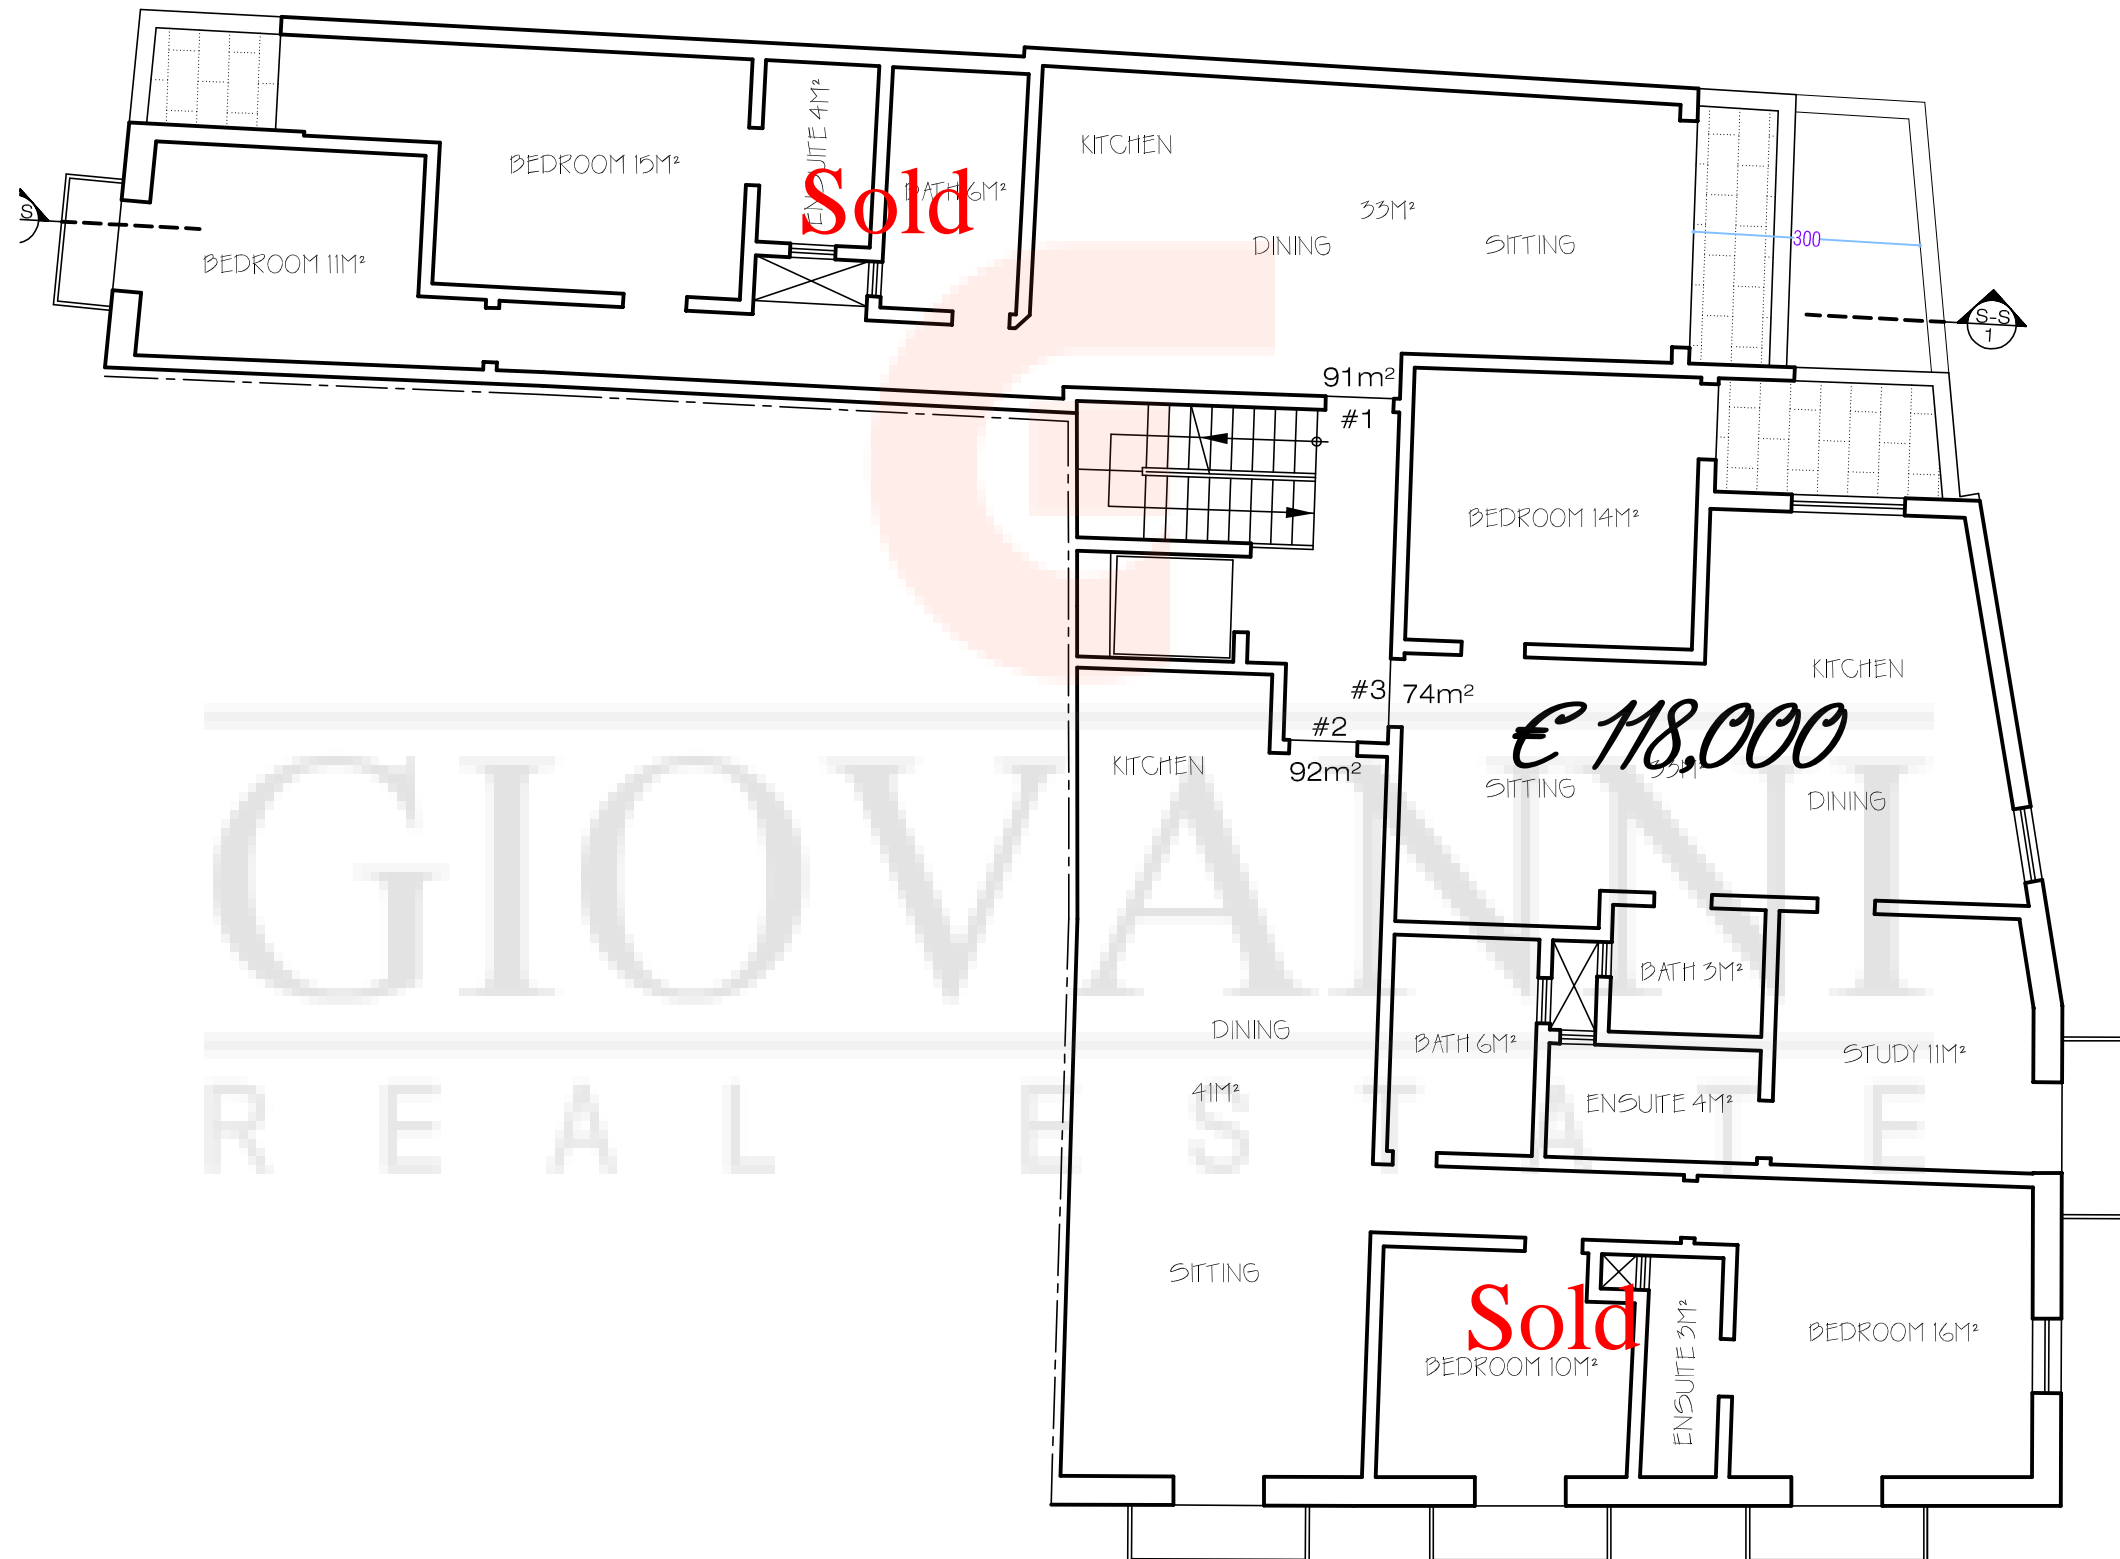

LT ELEVATION ON 1:100

FRONT ELEVATION ON 1:100

SIDE ELEVATION ON 1:100

Sold

€ 118,000

Sold

GIOVANNI  
REAL ESTATE

PROPOSED FIRST FLOOR PLAN 1:100

GIOVANNI  
REAL ESTATE

PROPOSED TYPICAL FLOOR PLAN 1:100

PROPOSED PENTHOUSE FLOOR PLAN 1:100