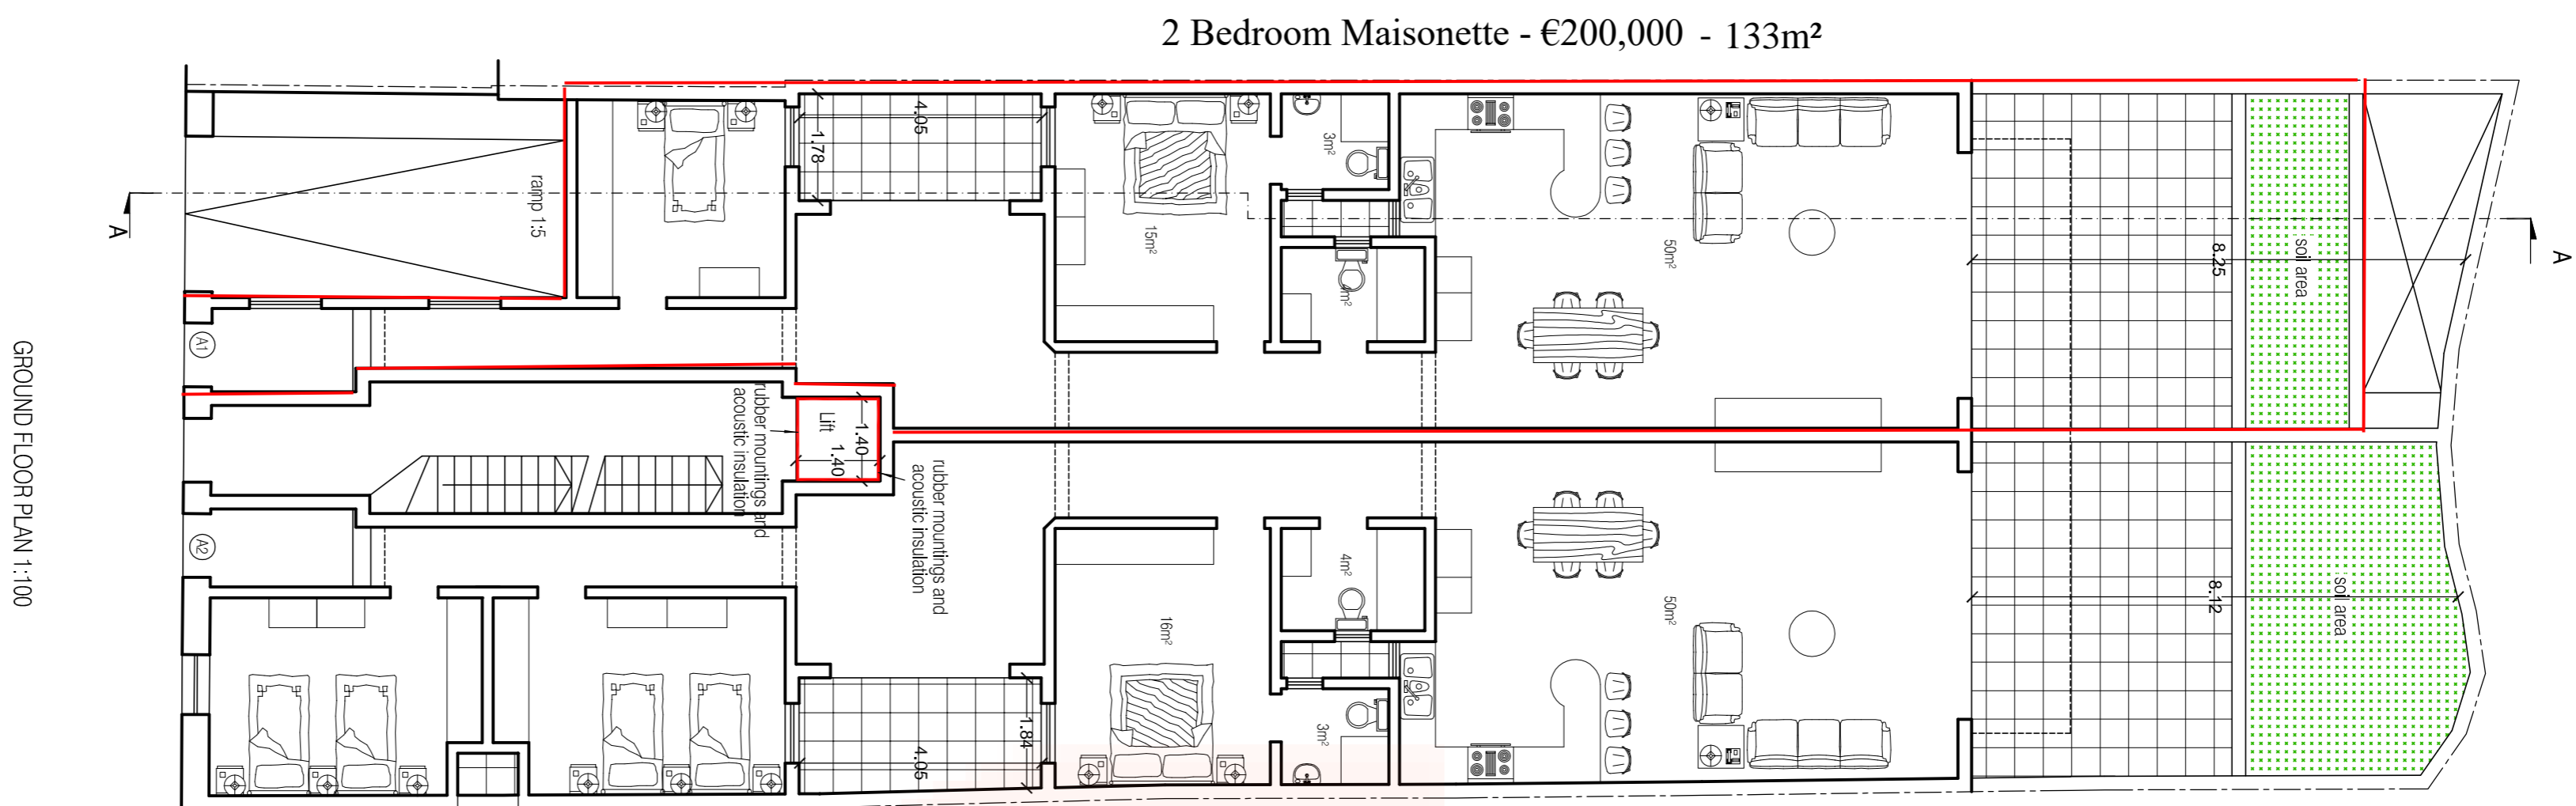

5m
Metric scale 1:50

-1 0 1 2 3 4 5m

10m
Metric scale 1:100

0 1 2 3 4 5m Metric scale 1:50

0 1 2 3 4 5m

10m Metric scale 1:100

2 Bedroom Maisonette - €200,000 - 133m²

Second-Floor - 3 Bedroom Apartment - €165,000 - 158m²

Third-Floor - 3 Bedroom Apartment - €170,000 - 158m²

3 Bedroom Penthouse - €250,000 - 145m²

GROSS FLOOR AREA	
A1	133m ²
A2	156m ²
A3/A4/A5/A7	158m ²
A6/A8/A9	158m ²
A9	142m ²
A10	145m ²