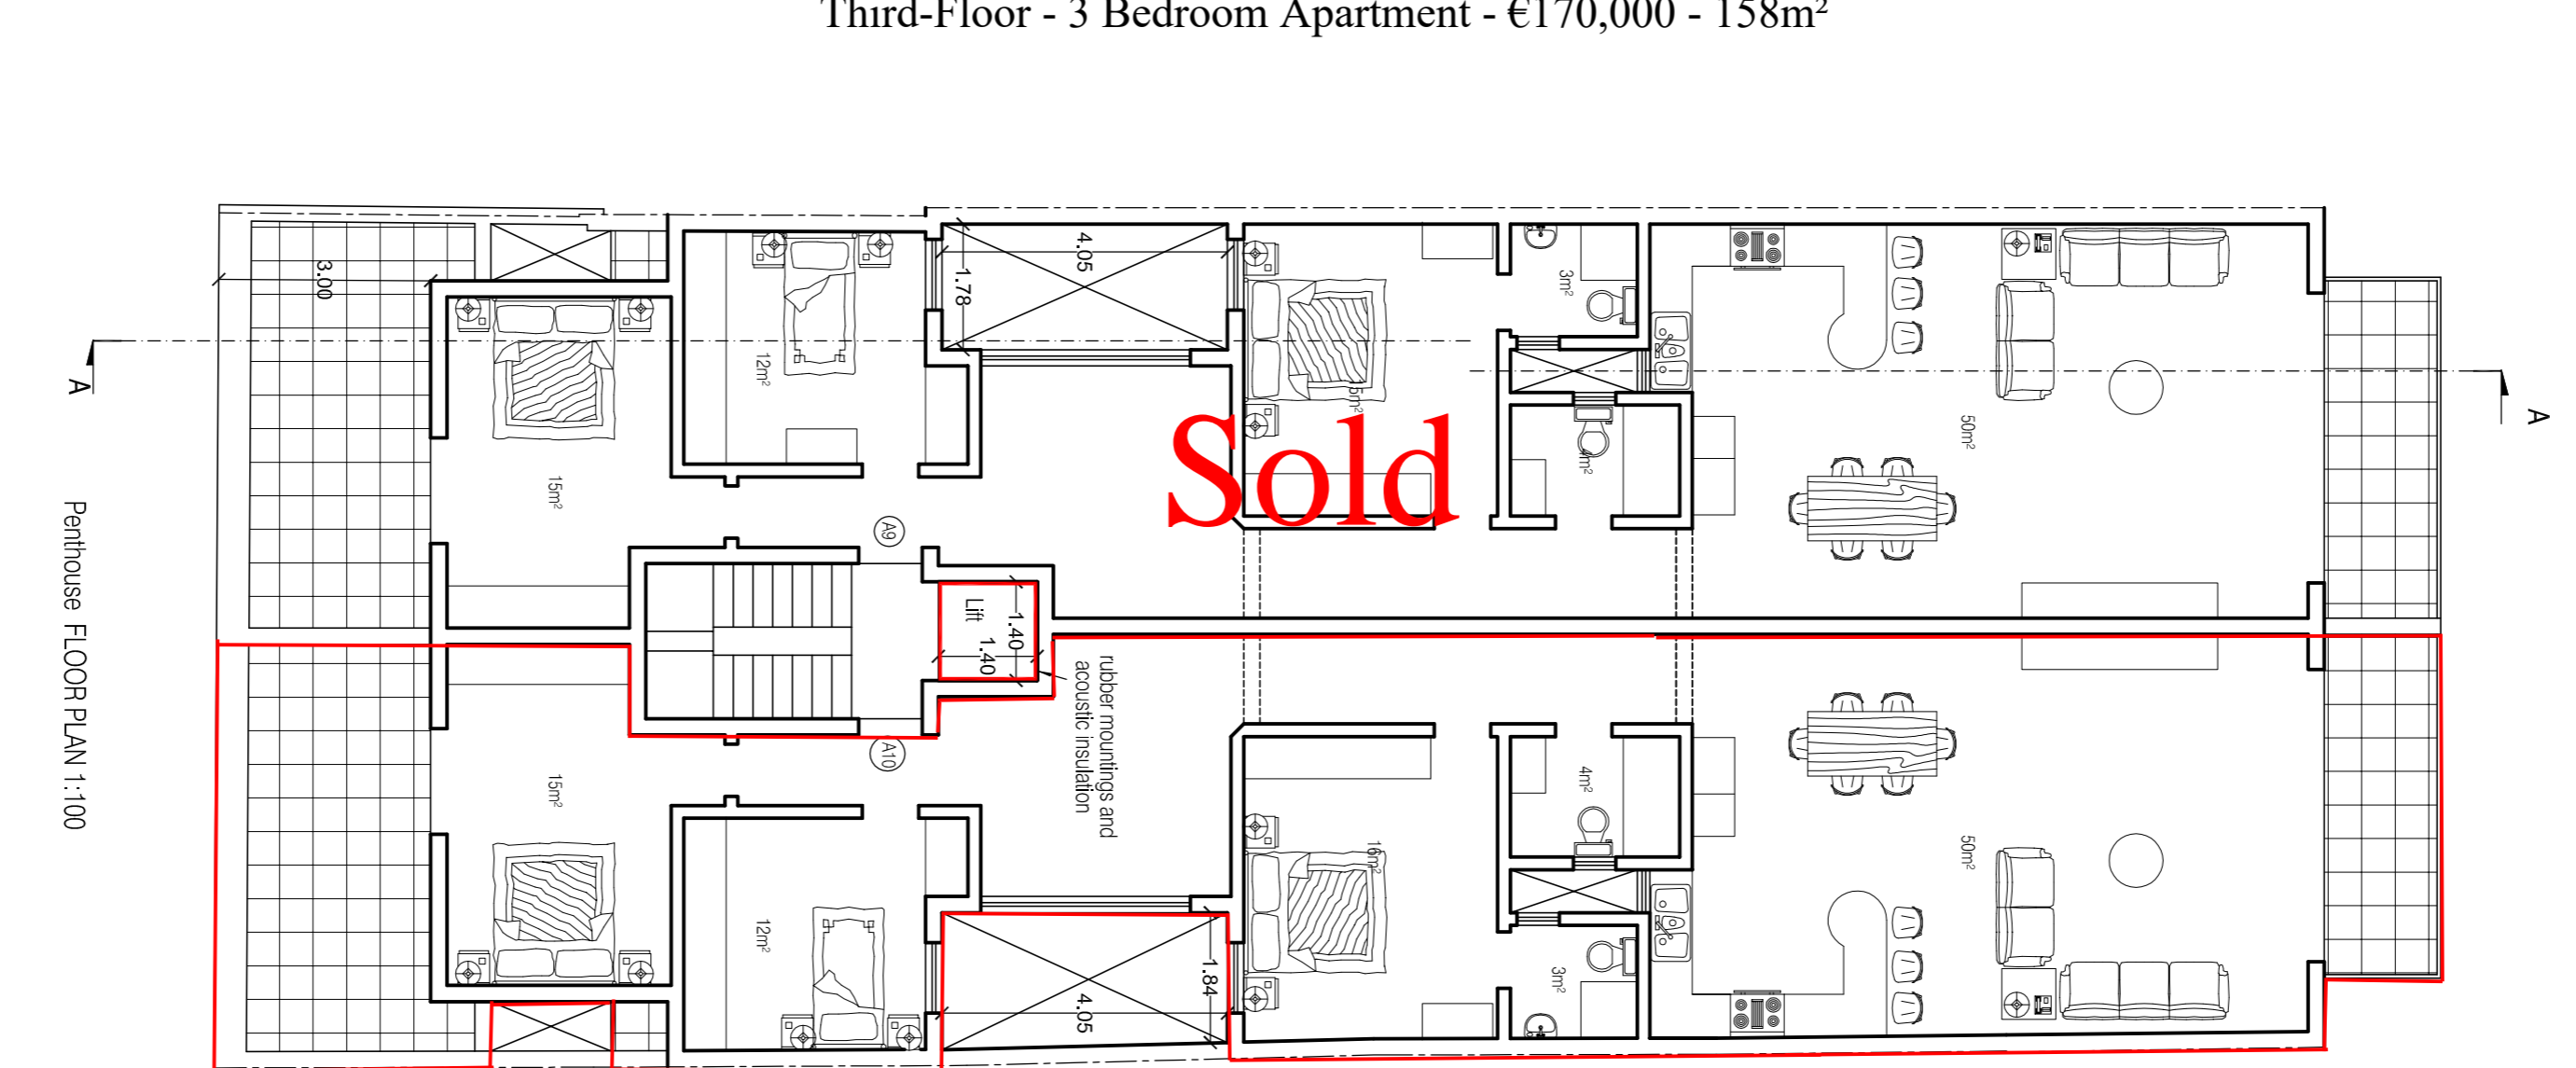

5m
Metric scale 1:50

-1 0 1 2 3 4 5m

10m
Metric scale 1:100

0 1 2 3 4 5m Metric scale 1:50

0 1 2 3 4 5m

10m Metric scale 1:100

2 Bedroom Maisonette - €200,000 - 133m²

Second-Floor - 3 Bedroom Apartment - €165,000 - 158m²

Third-Floor - 3 Bedroom Apartment - €170,000 - 158m²

3 Bedroom Penthouse - €250,000 - 145m²

GROSS FLOOR AREA	
A1	133m ²
A2	156m ²
A3/A4/A5/A7	158m ²
A6/A8/A9	158m ²
A9	142m ²
A10	145m ²