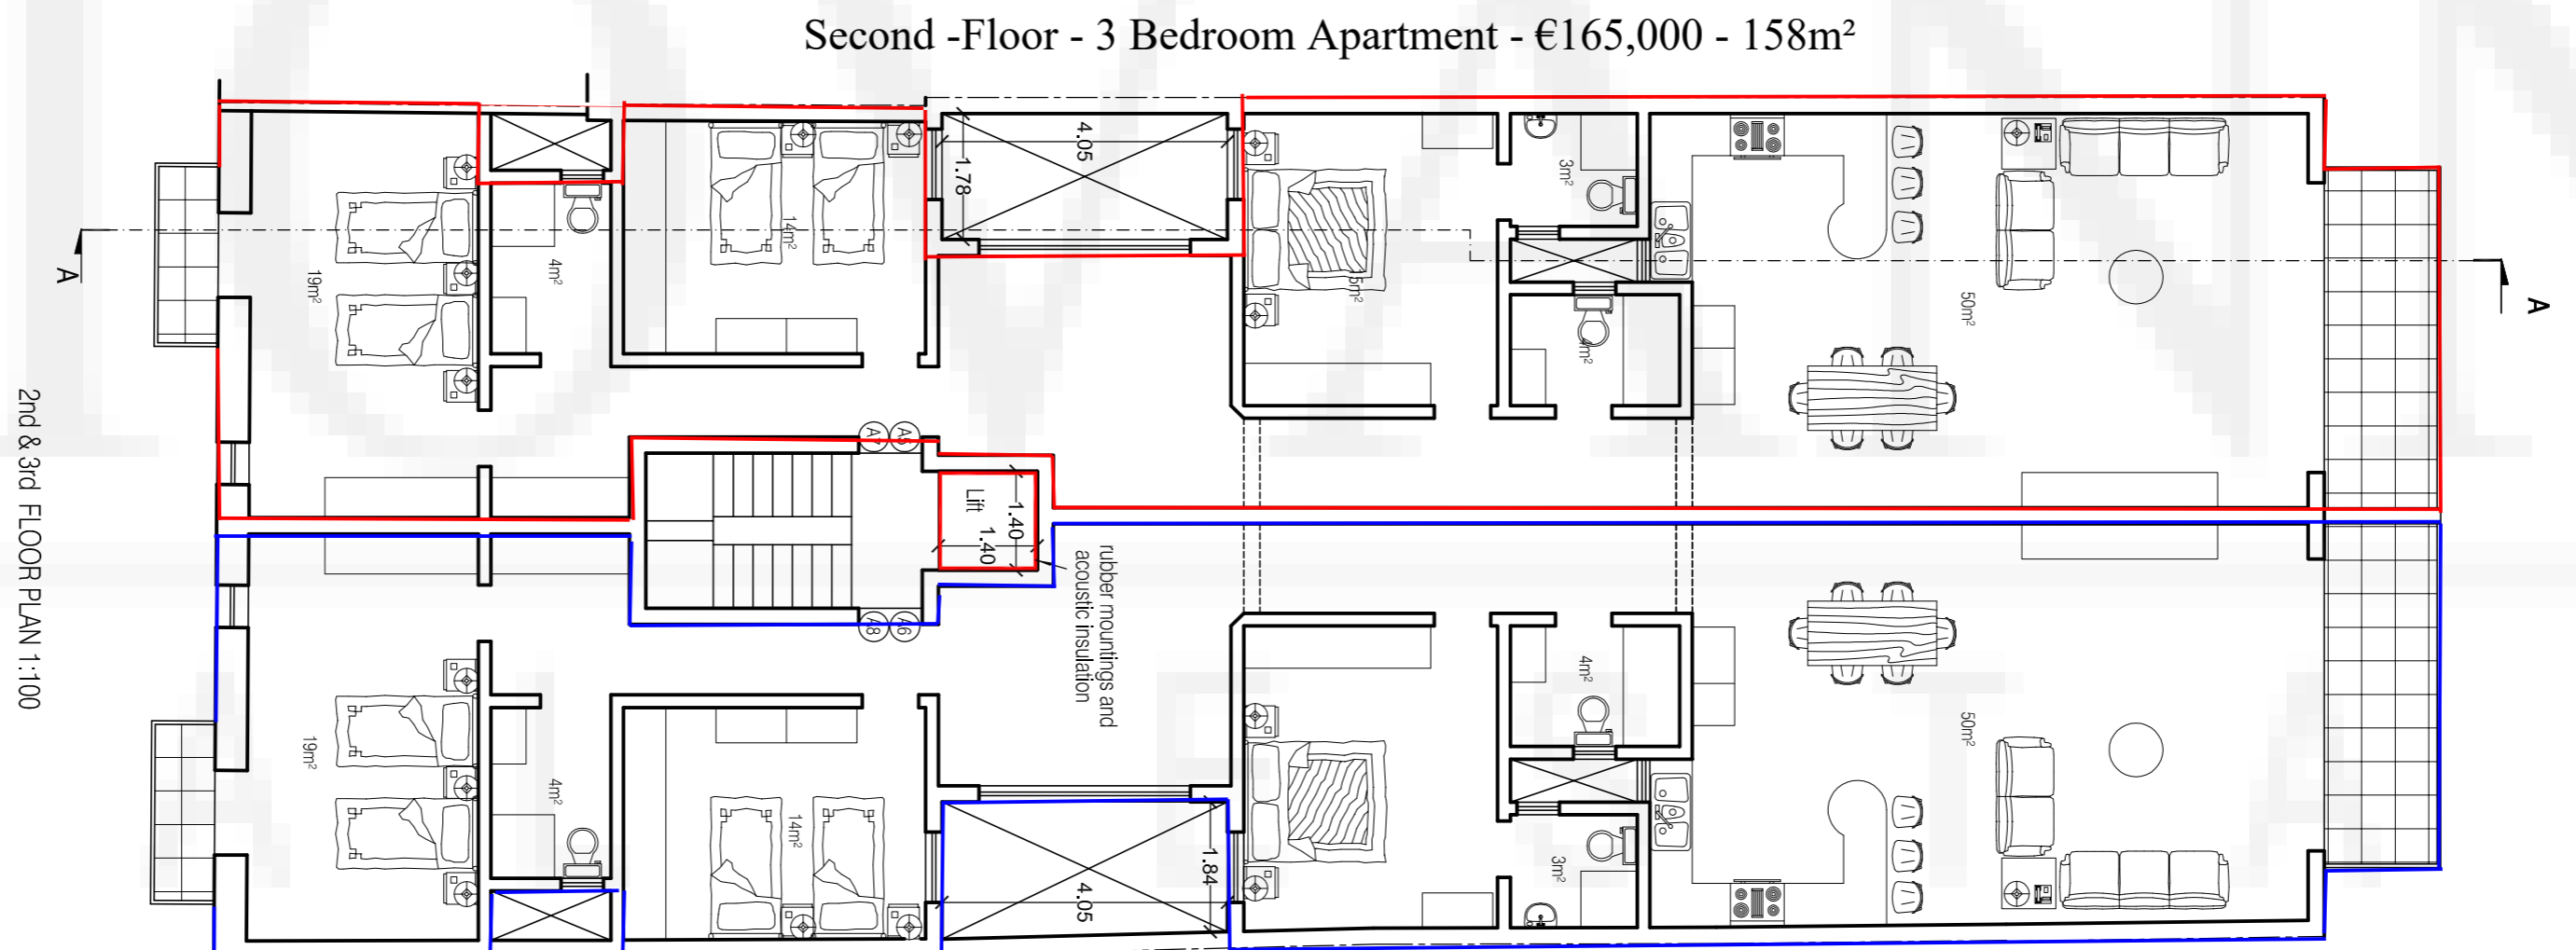

5m
Metric scale 1:50

-1 0 1 2 3 4 5m

10m
Metric scale 1:100

0 1 2 3 4 5m Metric scale 1:50

0 1 2 3 4 5m

10m Metric scale 1:100

2 Bedroom Maisonette - €200,000 - 133m²

Second-Floor - 3 Bedroom Apartment - €165,000 - 158m²

Third-Floor - 3 Bedroom Apartment - €170,000 - 158m²

3 Bedroom Penthouse - €250,000 - 145m²

GROSS FLOOR AREA	
A1	133m ²
A2	156m ²
A3/A4/A5/A7	158m ²
A6/A8/A9	158m ²
A9	142m ²
A10	145m ²