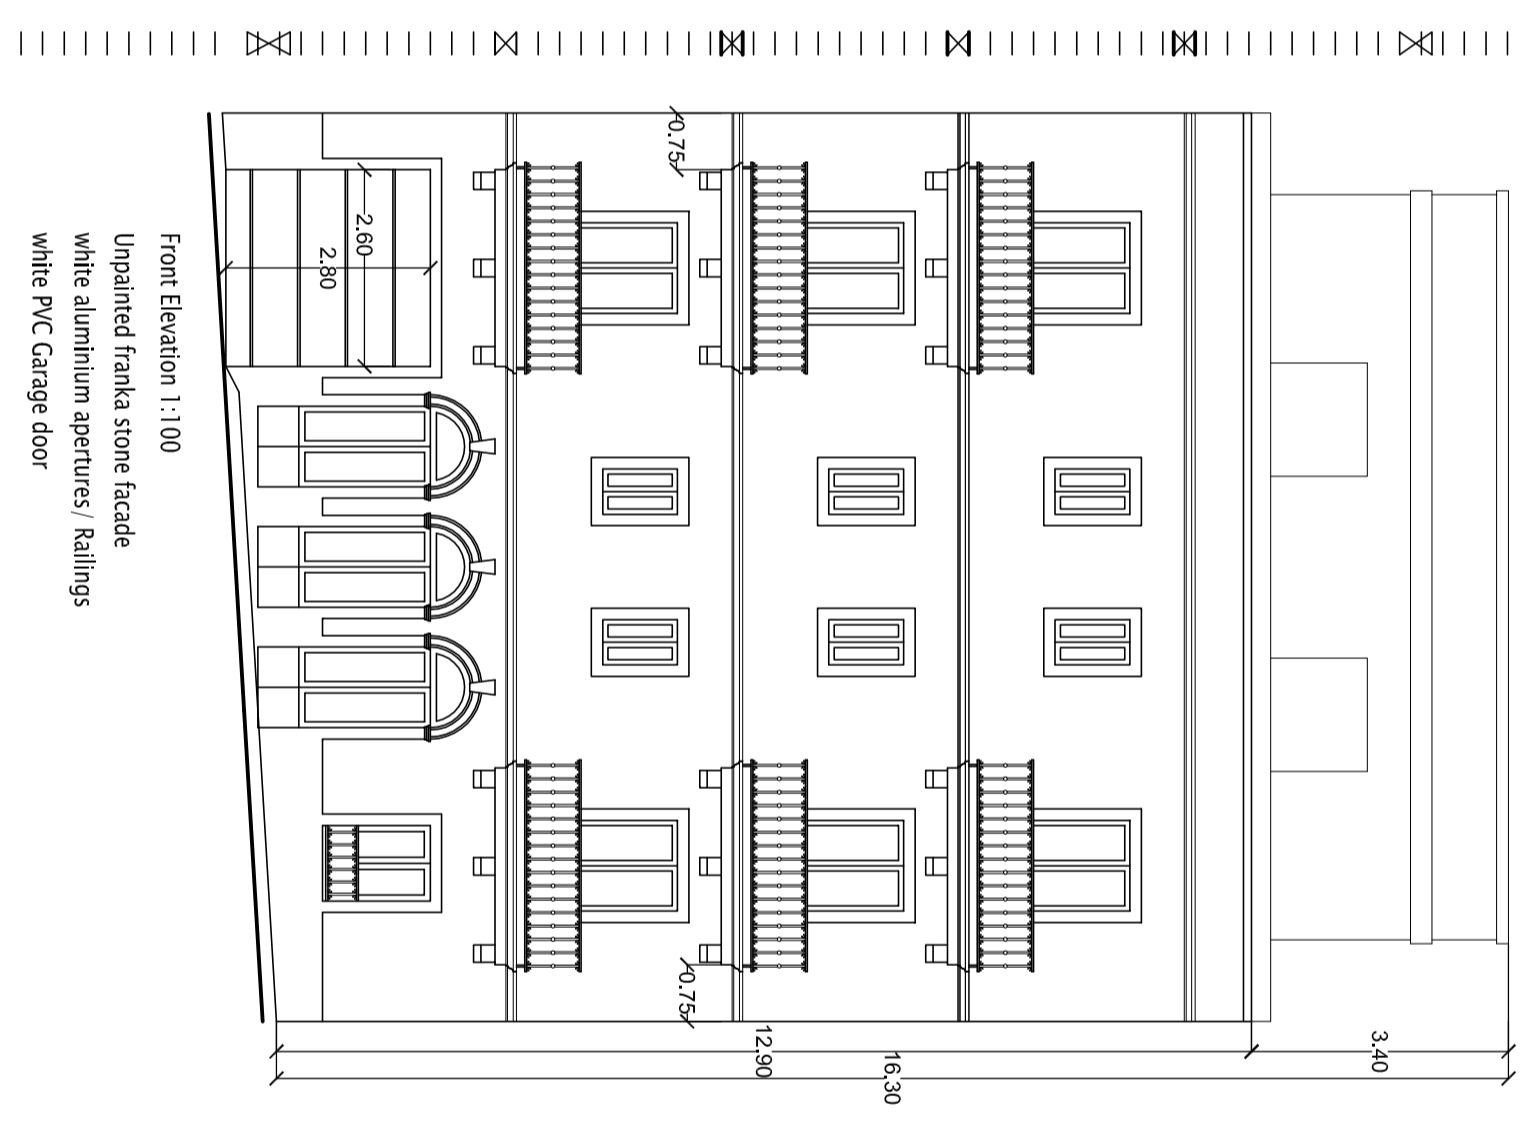

5m
Metric scale 1:50

-1 0 1 2 3 4 5m

10m
Metric scale 1:100

0 1 2 3 4 5m Metric scale 1:50

0 1 2 3 4 5m

10m Metric scale 1:100

2 Bedroom Maisonette - €200,000 - 133m²

Second-Floor - 3 Bedroom Apartment - €165,000 - 158m²

Third-Floor - 3 Bedroom Apartment - €170,000 - 158m²

3 Bedroom Penthouse - €250,000 - 145m²

GROSS FLOOR AREA	
A1	133m ²
A2	156m ²
A3/A4/A5/A7	158m ²
A6/A8/A9	158m ²
A9	142m ²
A10	145m ²