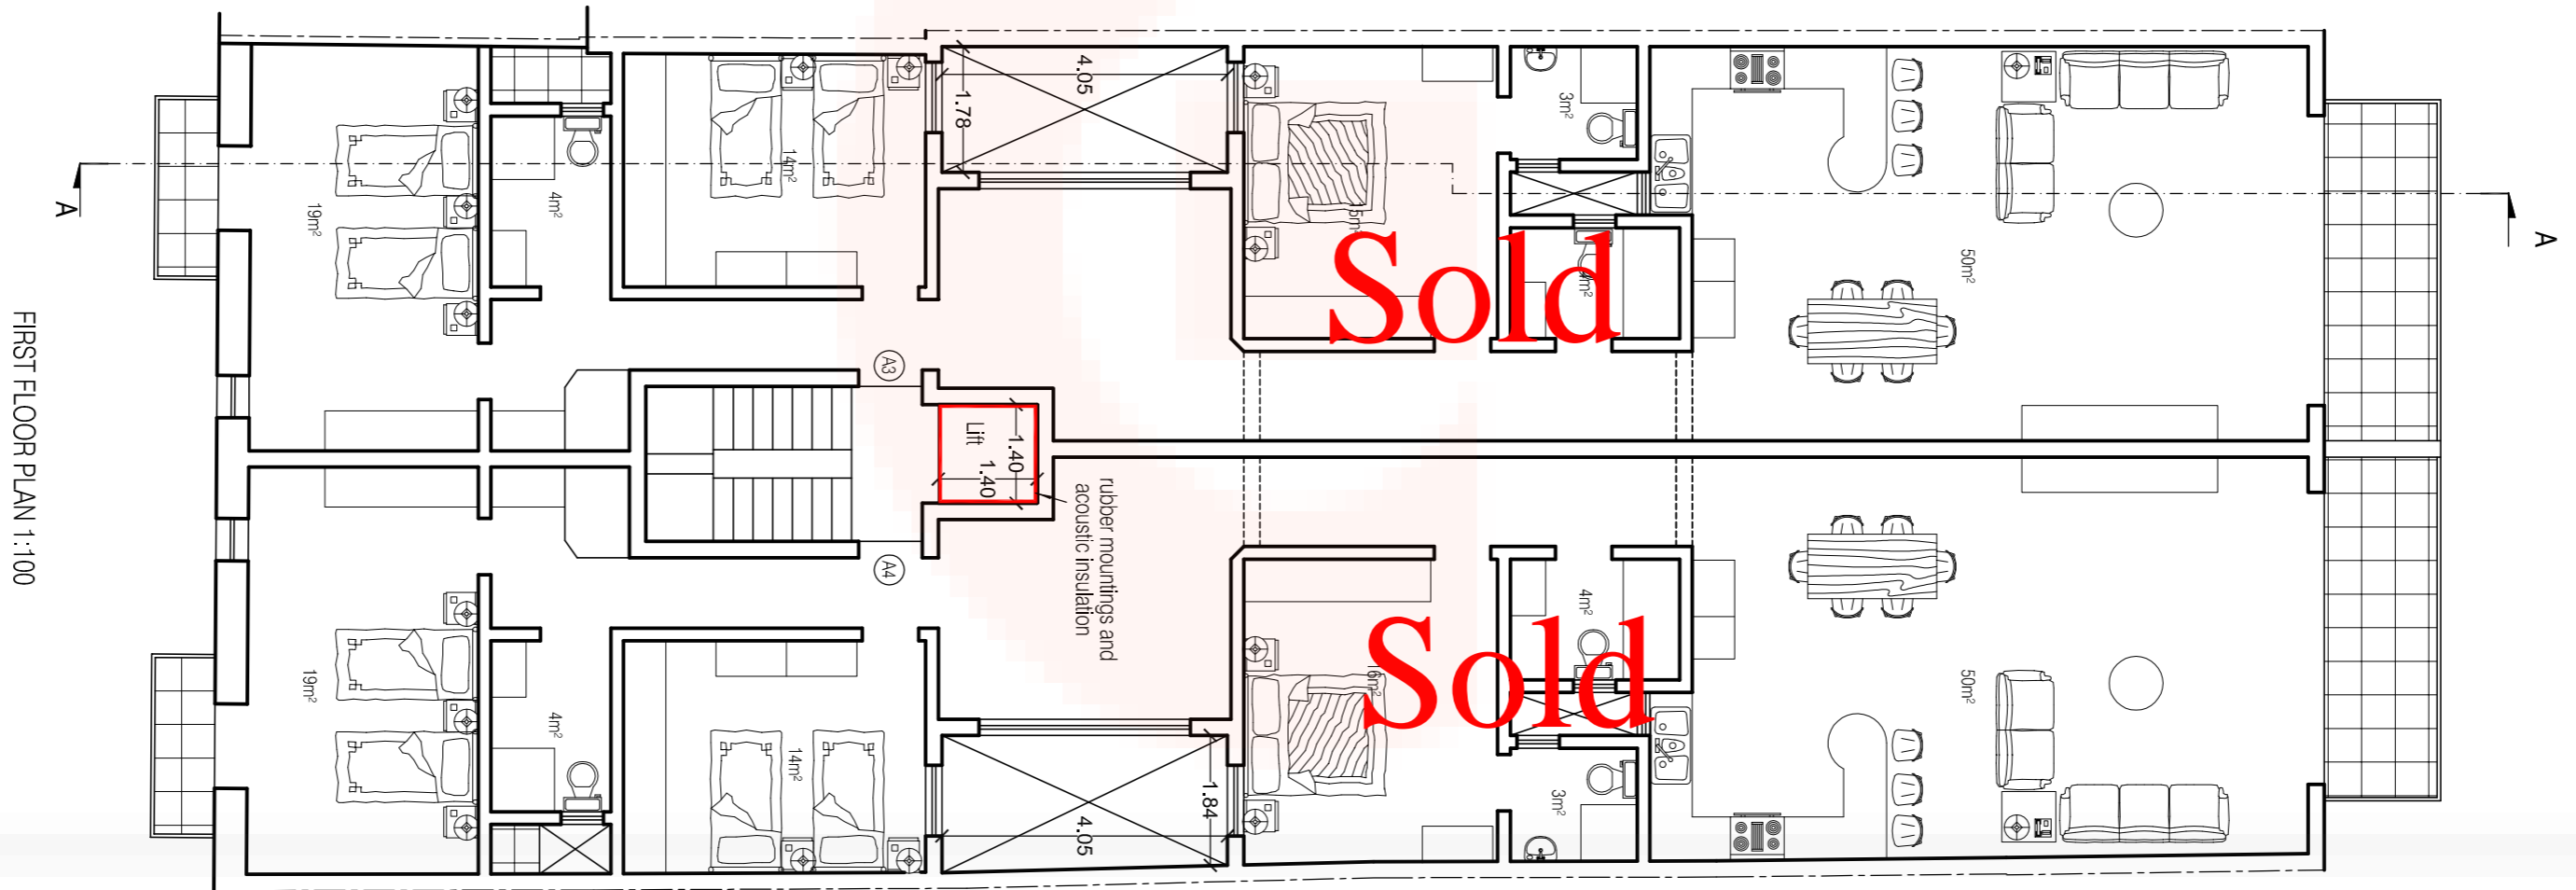

5m
Metric scale 1:50

-1 0 1 2 3 4 5m

10m
Metric scale 1:100

0 1 2 3 4 5m Metric scale 1:50

0 1 2 3 4 5m

10m Metric scale 1:100

2 Bedroom Maisonette - €200,000 - 133m²

Second-Floor - 3 Bedroom Apartment - €165,000 - 158m²

Third-Floor - 3 Bedroom Apartment - €170,000 - 158m²

3 Bedroom Penthouse - €250,000 - 145m²

GROSS FLOOR AREA	
A1	133m ²
A2	156m ²
A3/A4/A5/A7	158m ²
A6/A8/A9	158m ²
A9	142m ²
A10	145m ²