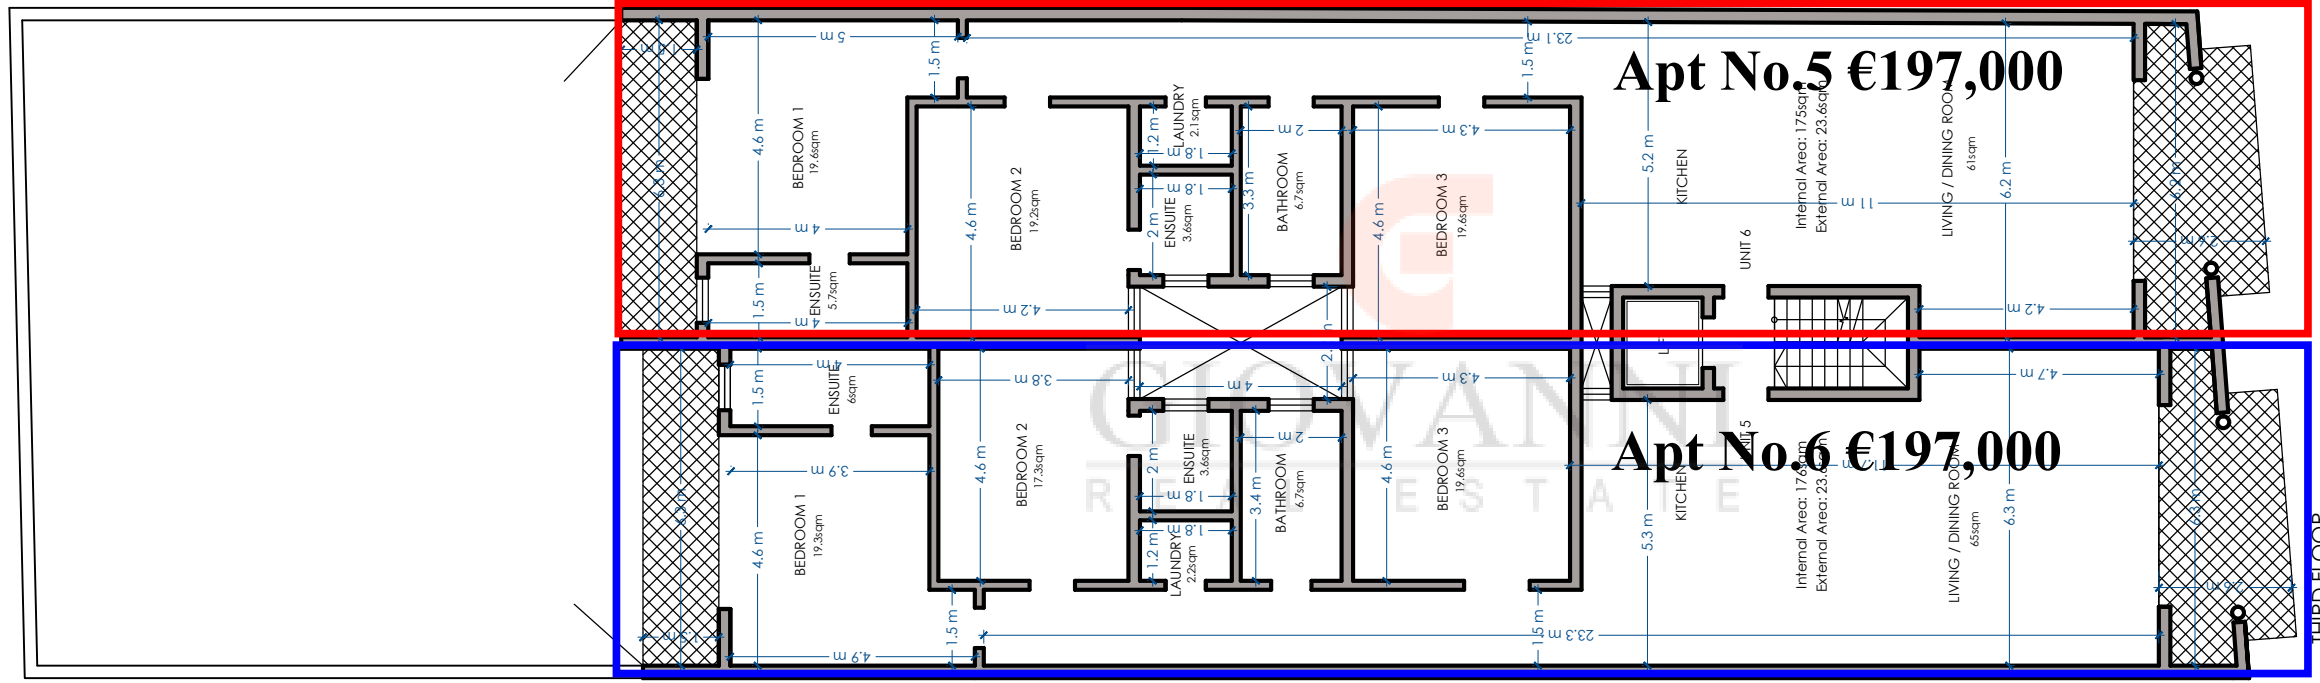

**Garages Starting From €28,000**  
**Car Spaces €15,000**

BASEMENT FLOOR  
 PROPOSED Scale 1:150

**SCALE 1:150**

GROUND FLOOR  
PROPOSED Scale 1:150

SCALE 1:150

FIRST FLOOR  
PROPOSED Scale 1:150

SCALE 1:150

SECOND FLOOR PROPOSED Scale 1:150

SCALE 1:150

**SCALE 1:150**

FOURTH FLOOR  
PROPOSED Scale 1:150

SCALE 1:150

RECEDED FLOOR  
PROPOSED

Scale 1:150

SCALE 1:150