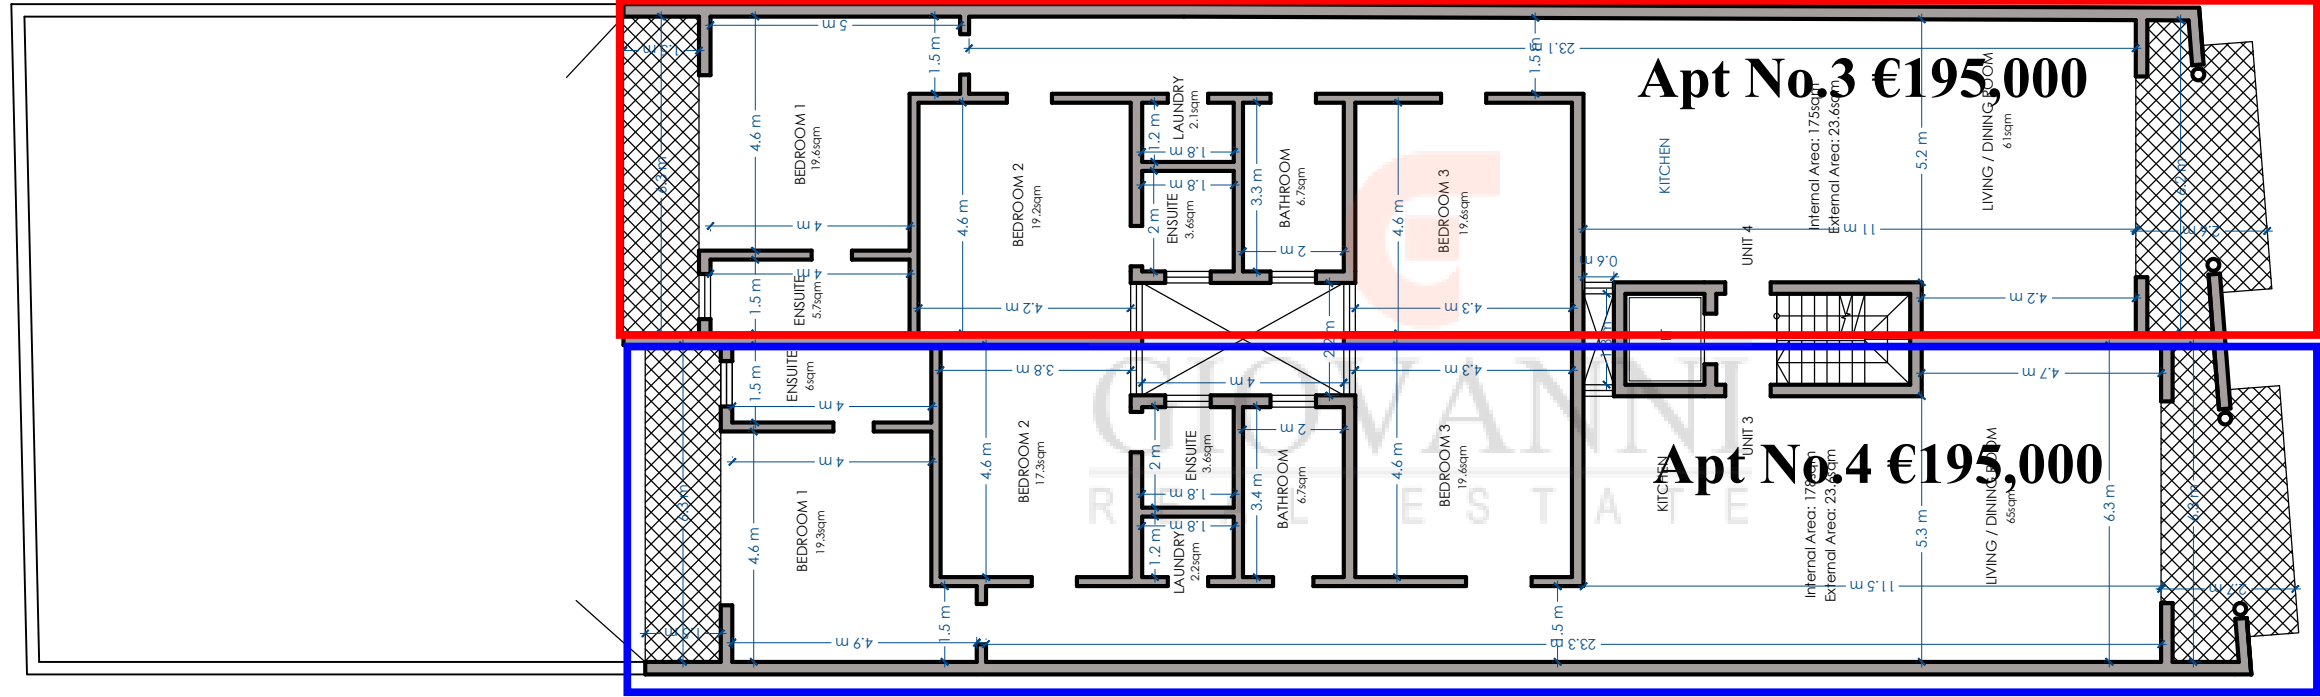

**Garages Starting From €28,000**  
**Car Spaces €15,000**

BASEMENT FLOOR  
 PROPOSED Scale 1:150

**SCALE 1:150**

GROUND FLOOR  
PROPOSED Scale 1:150

SCALE 1:150

FIRST FLOOR  
PROPOSED Scale 1:150

SCALE 1:150

SECOND FLOOR PROPOSED Scale 1:150

SCALE 1:150

**SCALE 1:150**

FOURTH FLOOR  
PROPOSED Scale 1:150

SCALE 1:150

RECEDED FLOOR  
PROPOSED

Scale 1:150

SCALE 1:150