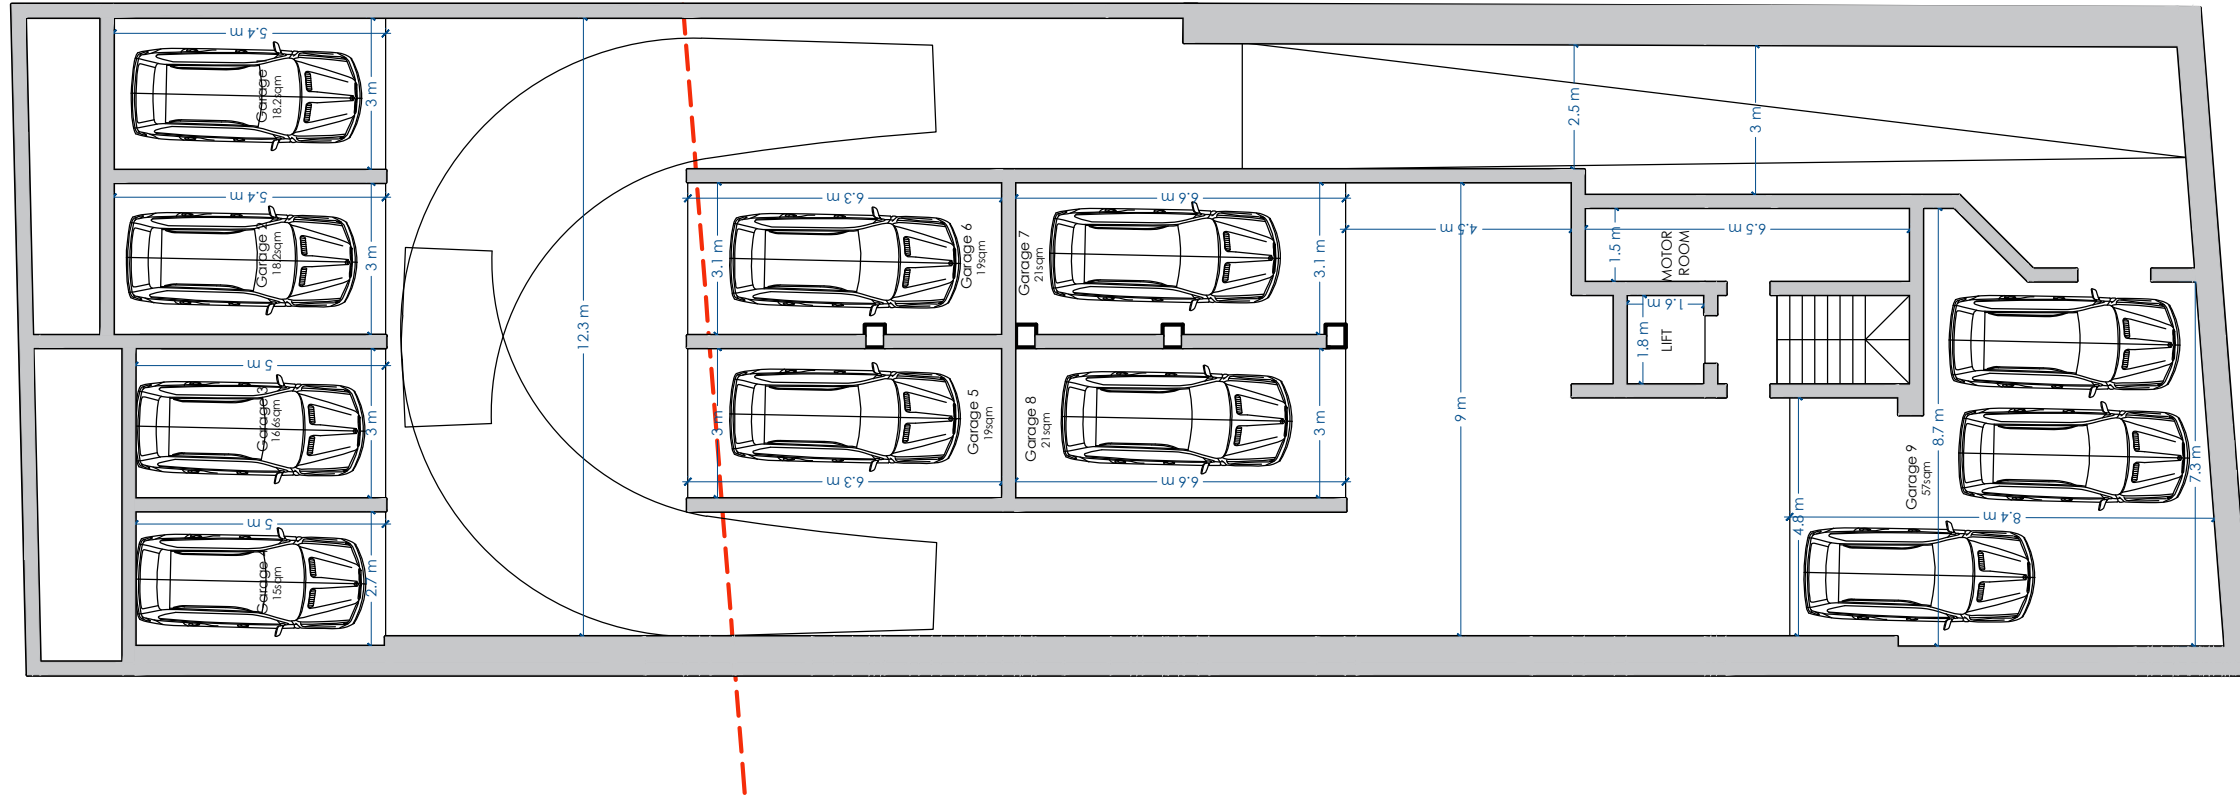

**Garages Starting From €28,000**  
**Car Spaces €15,000**

BASEMENT FLOOR  
 PROPOSED Scale 1:150

**SCALE 1:150**

GROUND FLOOR  
PROPOSED Scale 1:150

SCALE 1:150

FIRST FLOOR  
PROPOSED Scale 1:150

SCALE 1:150

SECOND FLOOR PROPOSED Scale 1:150

SCALE 1:150

**SCALE 1:150**

FOURTH FLOOR  
PROPOSED Scale 1:150

SCALE 1:150

RECEDED FLOOR  
PROPOSED

Scale 1:150

SCALE 1:150