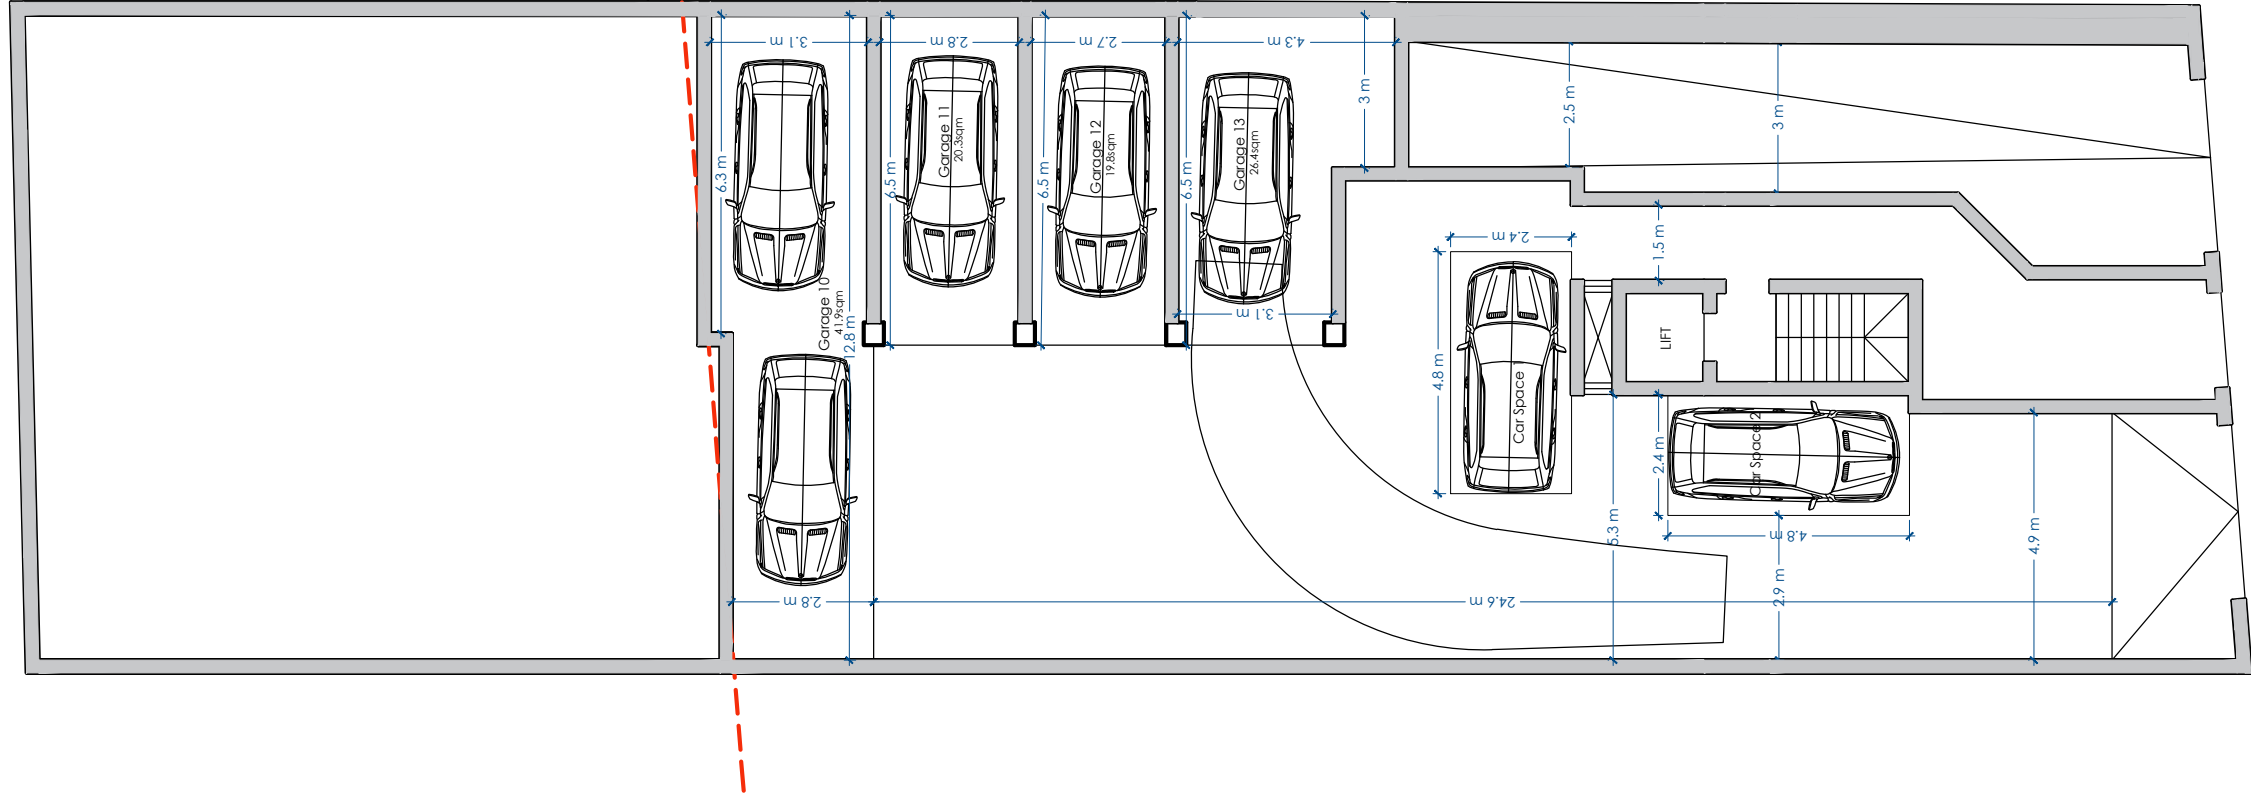

**Garages Starting From €28,000**  
**Car Spaces €15,000**

BASEMENT FLOOR  
 PROPOSED Scale 1:150

**SCALE 1:150**

GROUND FLOOR  
PROPOSED Scale 1:150

SCALE 1:150

FIRST FLOOR  
PROPOSED Scale 1:150

SCALE 1:150

SECOND FLOOR PROPOSED Scale 1:150

SCALE 1:150

**SCALE 1:150**

FOURTH FLOOR  
PROPOSED Scale 1:150

SCALE 1:150

RECEDED FLOOR  
PROPOSED

Scale 1:150

SCALE 1:150