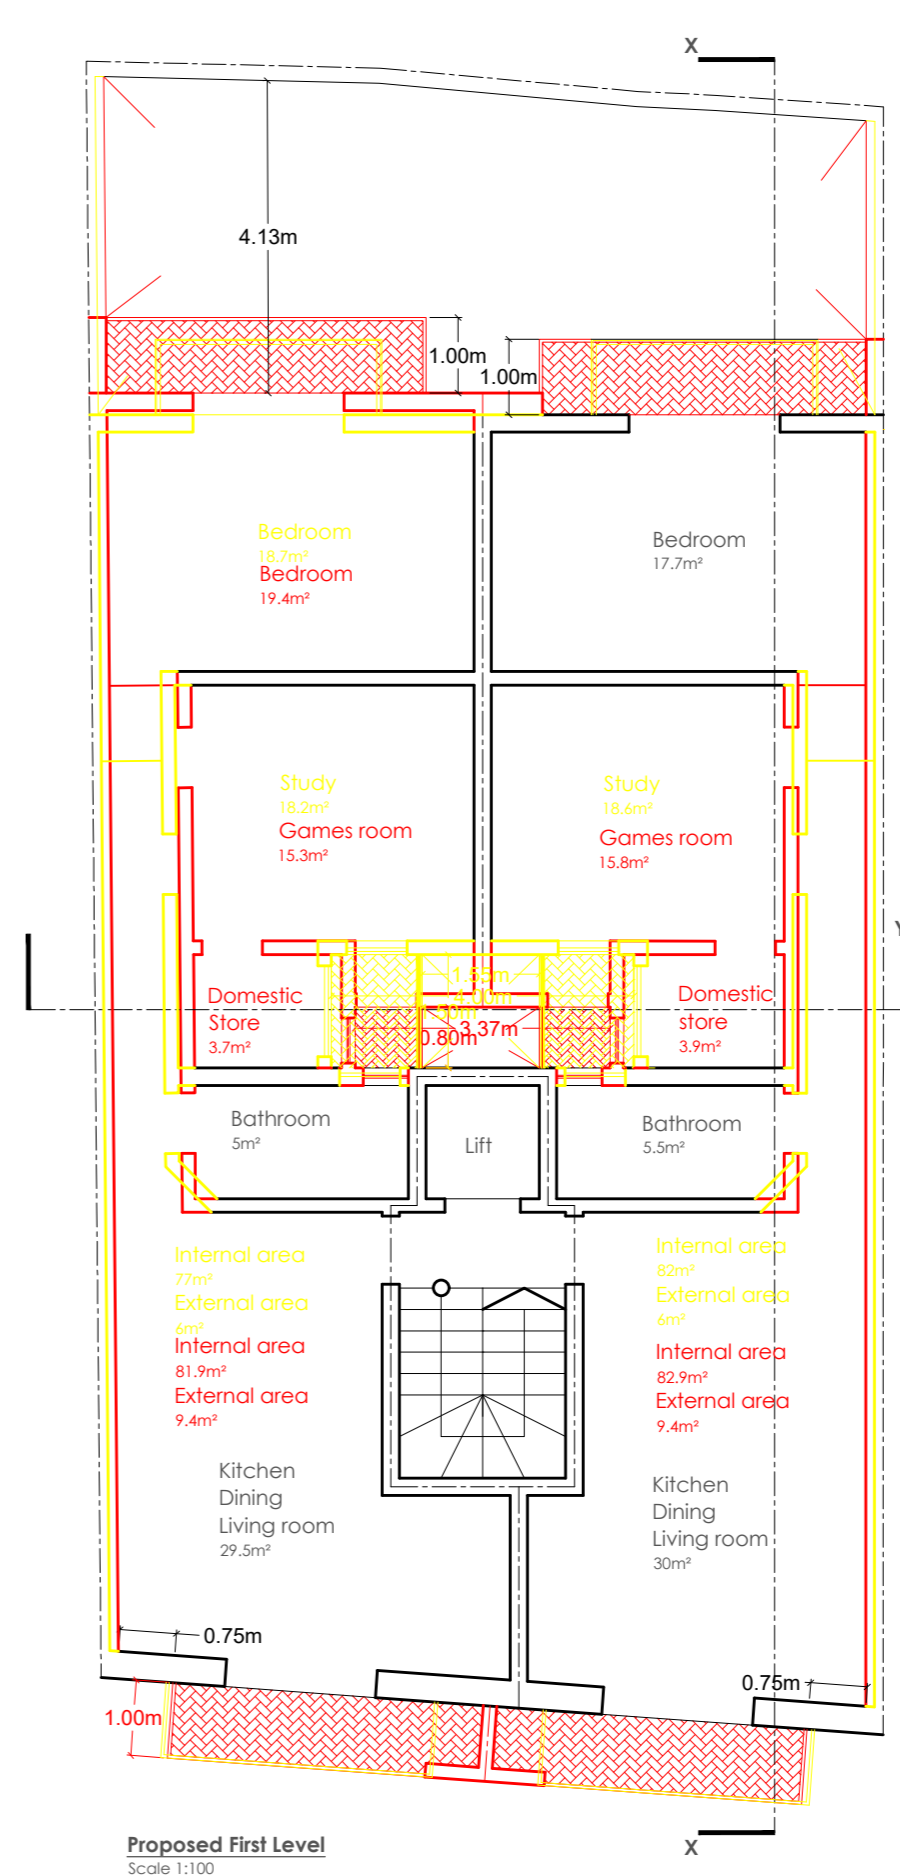

White rendering

Franka Stone
Unpainted

Wrought iron
railings
painted white

White Aluminum
Apertures

S

1 0 1 2 3 4 1:100

0 1 2 1:50

Proposed 2nd & 3rd Level
Scale 1:100

Proposed Receded Level
Scale 1:100

Proposed Roof Level
Scale 1:100