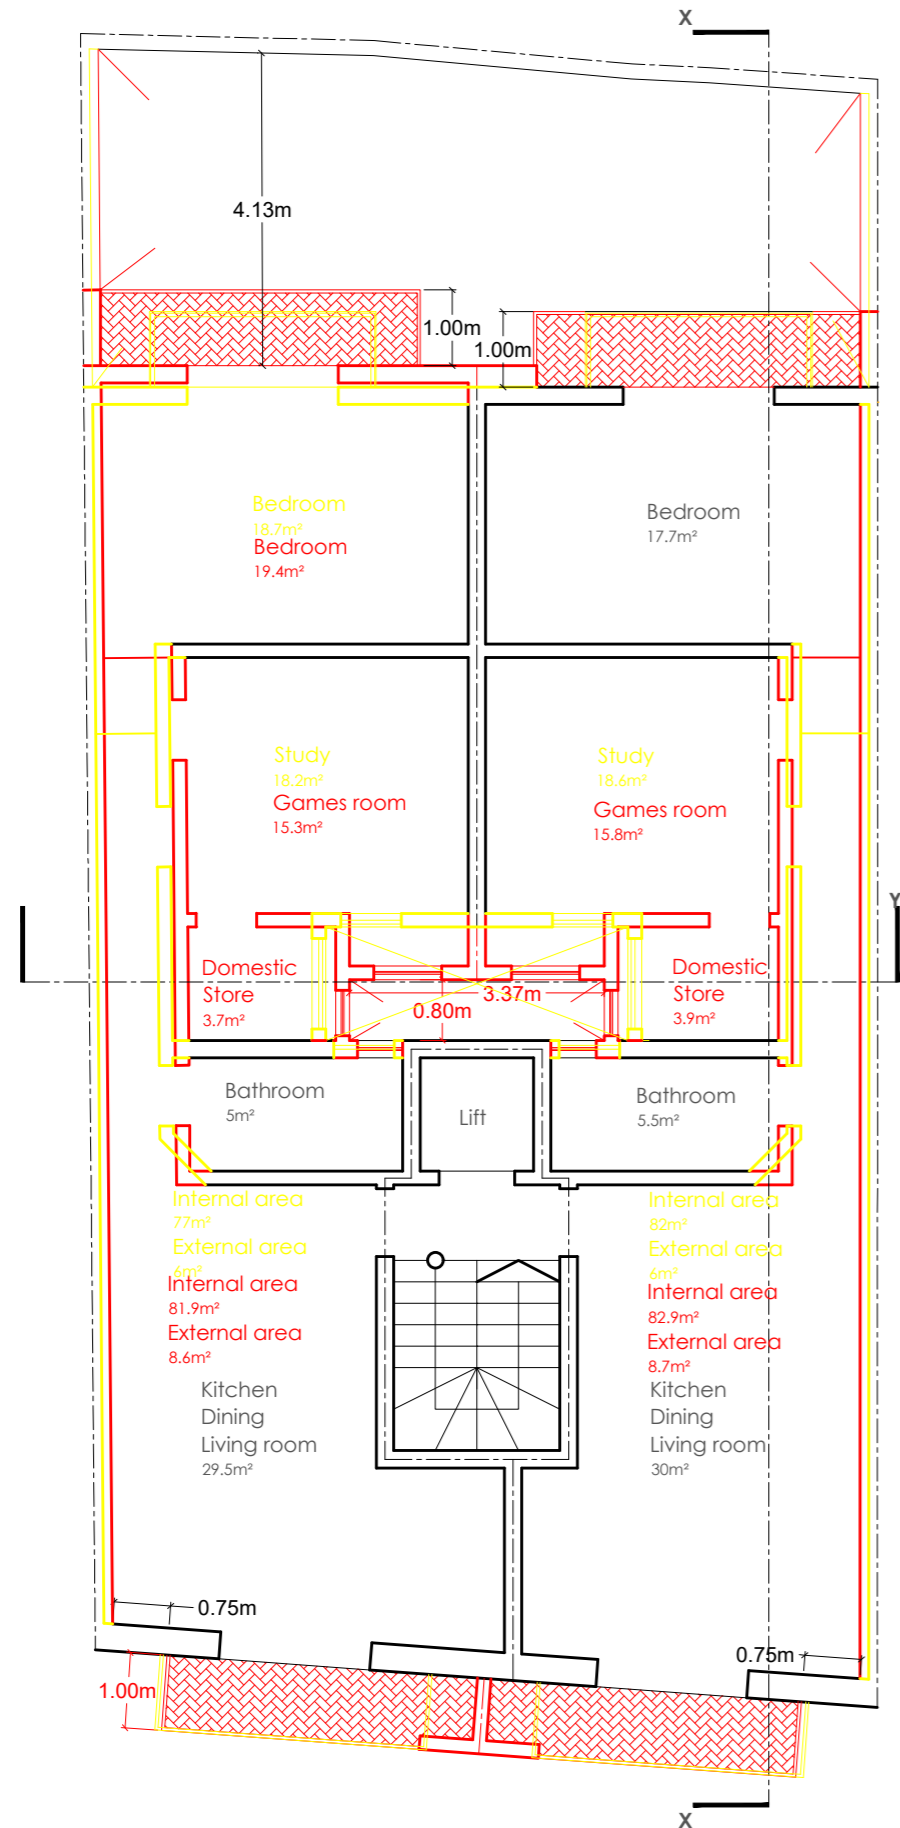

White rendering

Franka Stone
Unpainted

Wrought iron
railings
painted white

White Aluminum
Apertures

S

1 0 1 2 3 4 1:100

0 1 2 1:50

Proposed 2nd & 3rd Level
Scale 1:100

Proposed Receded Level
Scale 1:100

Proposed Roof Level
Scale 1:100