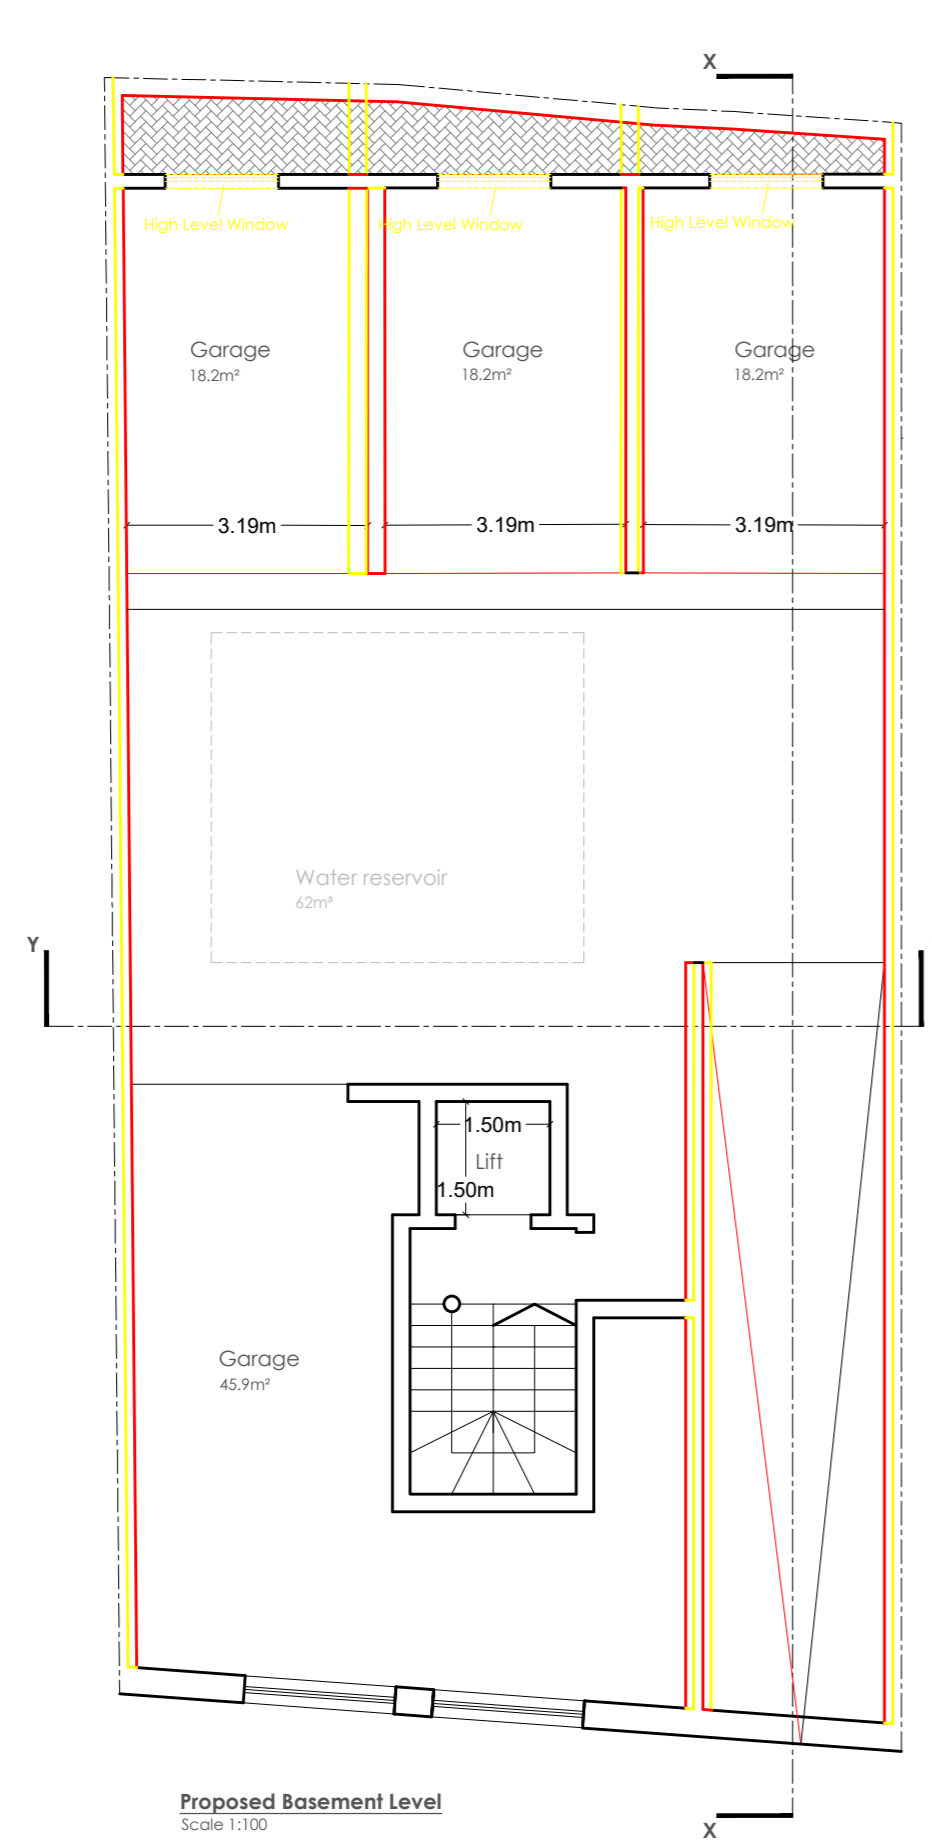

White rendering

Franka Stone
Unpainted

Wrought iron
railings
painted white

White Aluminum
Apertures

S

1 0 1 2 3 4 1:100

0 1 2 1:50

Proposed 2nd & 3rd Level
Scale 1:100

Proposed Receded Level
Scale 1:100

Proposed Roof Level
Scale 1:100