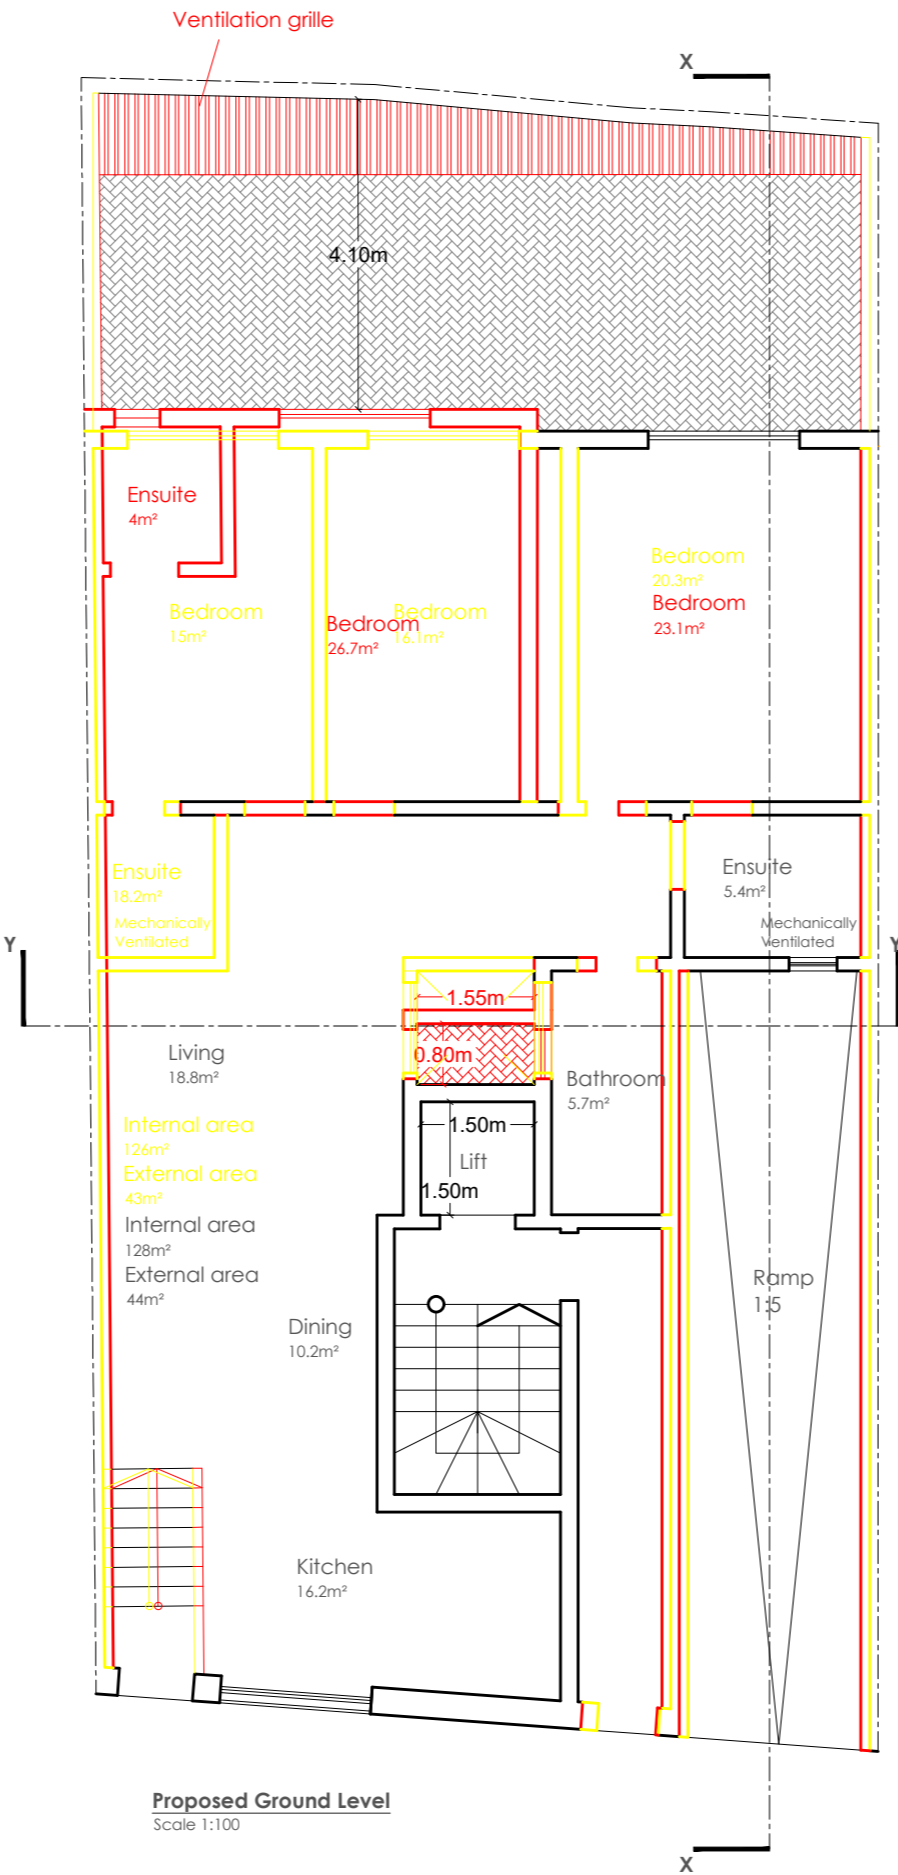

White rendering

Franka Stone
Unpainted

Wrought iron
railings
painted white

White Aluminum
Apertures

S

1 0 1 2 3 4 1:100

0 1 2 1:50

Proposed 2nd & 3rd Level
Scale 1:100

Proposed Receded Level
Scale 1:100

Proposed Roof Level
Scale 1:100