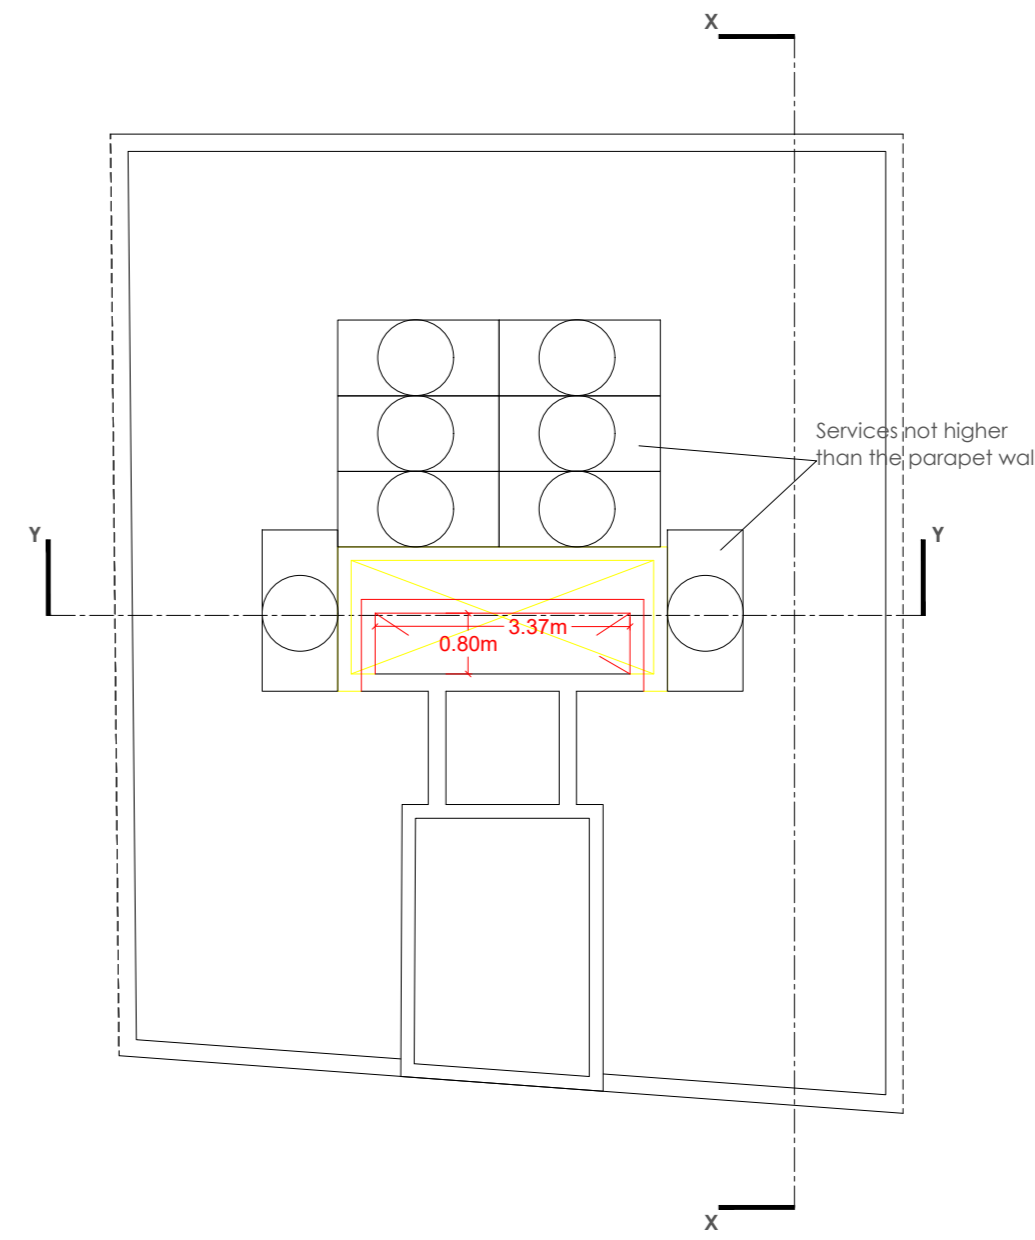

White rendering

Franka Stone
Unpainted

Wrought iron
railings
painted white

White Aluminum
Apertures

S

1 0 1 2 3 4 1:100

0 1 2 1:50

Proposed 2nd & 3rd Level
Scale 1:100

Proposed Receded Level
Scale 1:100

Proposed Roof Level
Scale 1:100