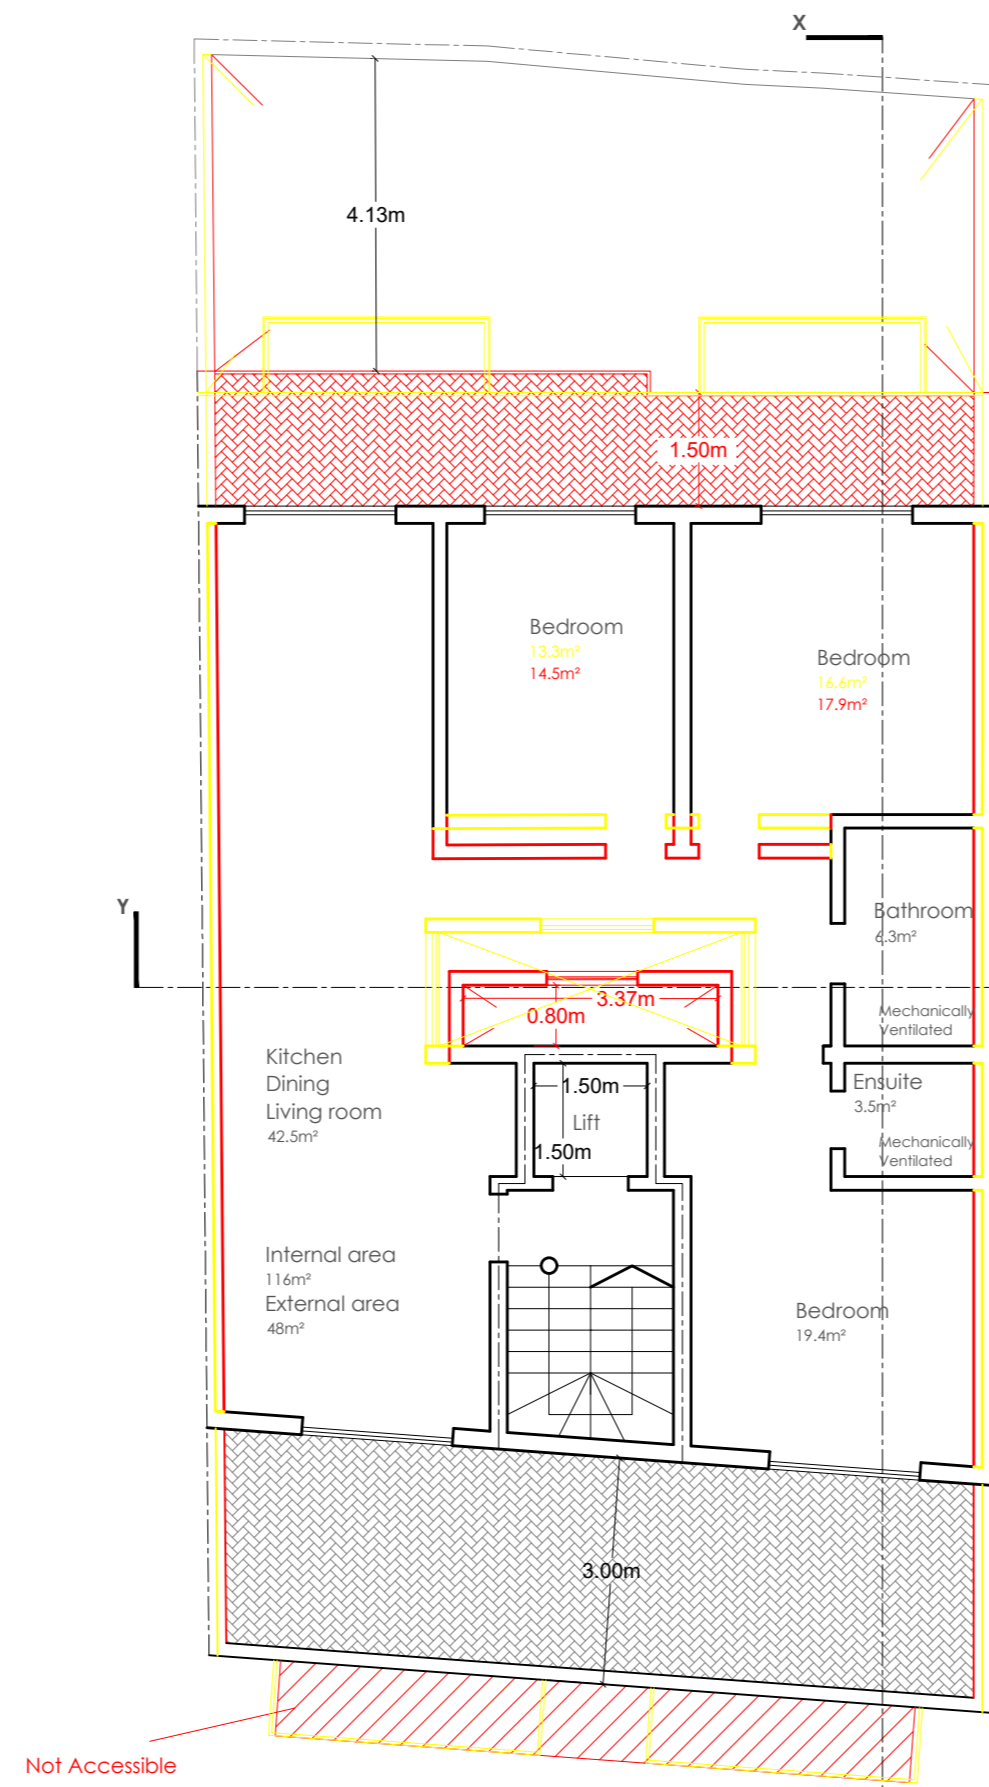

White rendering

Franka Stone
Unpainted

Wrought iron
railings
painted white

White Aluminum
Apertures

S

1 0 1 2 3 4 1:100

0 1 2 1:50

Proposed 2nd & 3rd Level
Scale 1:100

Proposed Receded Level
Scale 1:100

Proposed Roof Level
Scale 1:100