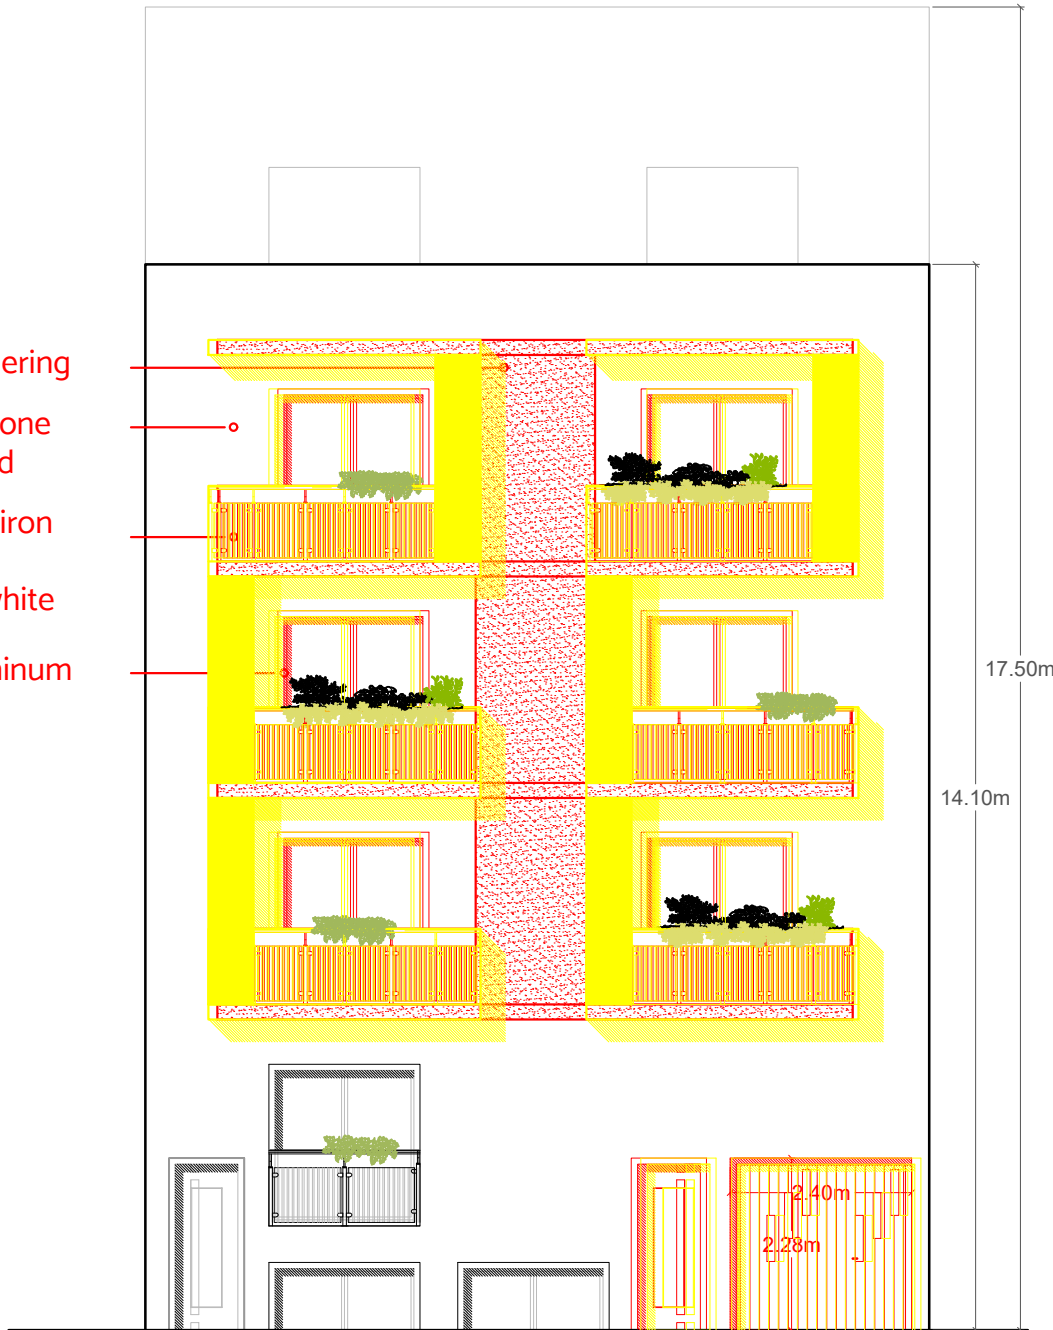

White rendering

Franka Stone
Unpainted

Wrought iron
railings
painted white

White Aluminum
Apertures

S

1 0 1 2 3 4 1:100

0 1 2 1:50

Proposed 2nd & 3rd Level
Scale 1:100

Proposed Receded Level
Scale 1:100

Proposed Roof Level
Scale 1:100